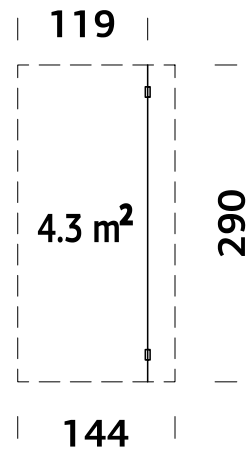

MODEL SPECIFICATIONS

Log measurements:

144x290 cm

Volume: 10,0 m³

Roof boards: 19 mm

Roof area: 4,3 m²

Roof gradient: 16,0°