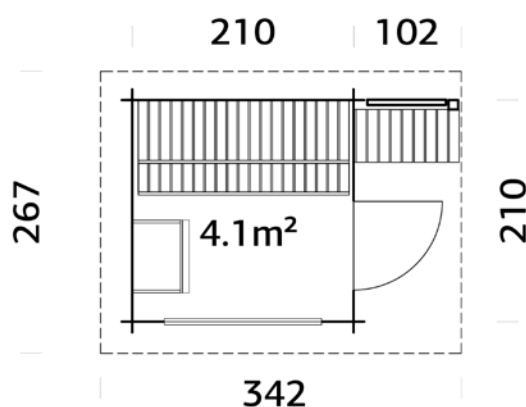

MODEL SPECIFICATIONS

Log measurements: 230+102x230 cm

Steam room measurements: 201x201 cm

Volume: 9,2 m³

Door/window type: Summer

Door/window glass:

Toughened, 4-9-4 mm

Fixed window measurements: 132x81 cm

Door opening measurements: 67x183 cm

Steam room ceiling insulation: 30 mm

Steam room ceiling boards: 16 mm

Door sill: low, covered with stainless steel

Roof boards: 19 mm

Roof area: 8,9 m²

Roof gradient: 6,3°

Capacity: 3 people

Gross ground area: 4,4 m²

Inside measures of heater safety railing:

634x457 mm

Steam room benches and heater safety railing from aspen.

Two-level steam room benches with backside.

Window in the steam room.

Sitting bench outside under the roof overhang.

Louvre panel outside for more privacy.

NB! Heater is an optional extra!

OPTIONAL

HUUM Drop electric heater (stones and remote control included), Narvi NM electric heater (stones included), roofing felt (underlayer): 2 rolls, SBS roofing material: 2 rolls, roofing nails, EPDM, rain gutters, additional door and window. See Optional Products p. 324-345 for details.

44 mm

A: 217 cm
B: 245 cm

Included
28 mm