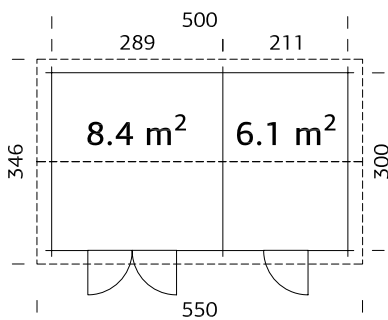

PALMAKO SHED JARI 14,5 m²

ARTICLE NUMBER: 101338

under
2,5m

TREATMENT OPTIONS

101339
brown dip

101341
grey dip

101340
clear white dip

28 mm

A: 211 cm
B: 249 cm

Included
19 mm

MODEL SPECIFICATIONS

Log measurements:

520x320 cm

Volume: 33,7 m³

Door opening

measurements:

156x180 cm, 78x180 cm

Roof boards: 19 mm

Roof area: 19,6 m²

Roof gradient: 14,9°

Gross ground area: 15,0 m²

OPTIONAL

Roofing felt (underlayer): 5 rolls, SBS roofing material: 5 rolls, shingles: 8 packs, roofing nails, rain gutters. See Optional Products p. 324-345 for details.