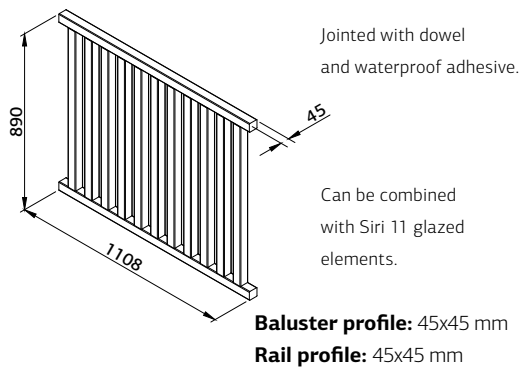

PALMAKO FENCE FOR TERRACE SIRI 11

ARTICLE NUMBER: 100555