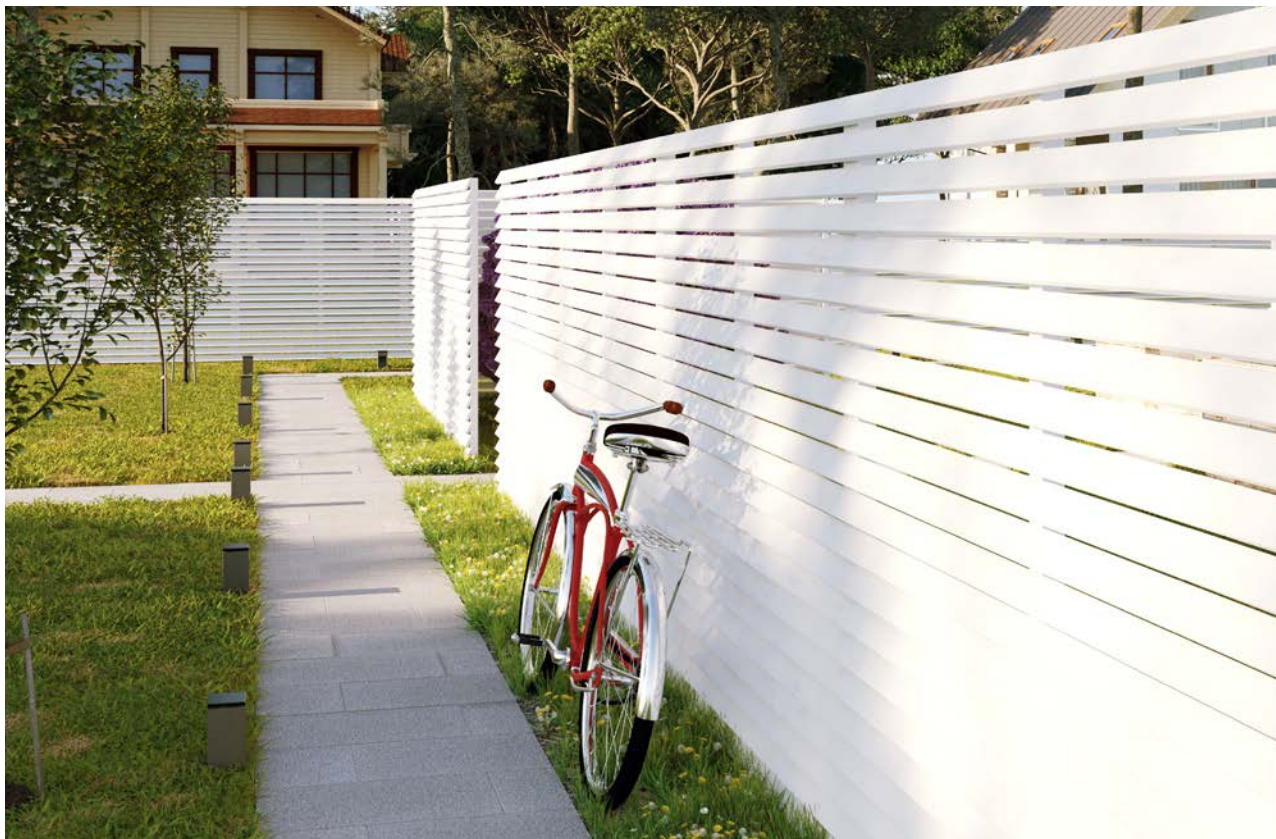

PALMAKO FENCE PANEL LAUREEN

ARTICLE NUMBER: 100748 / 100749 / 108986

SPECIES: SPRUCE

MODEL SPECIFICATIONS

Panel measurements,

width x height: 1800x1800 mm

Depth: 82 mm

TREATMENT OPTIONS

100748

grey pressure-treated

100749

primer + white painted 2 layers (RAL 9016)

108986

primer + grey painted 2 layers (RAL7016)