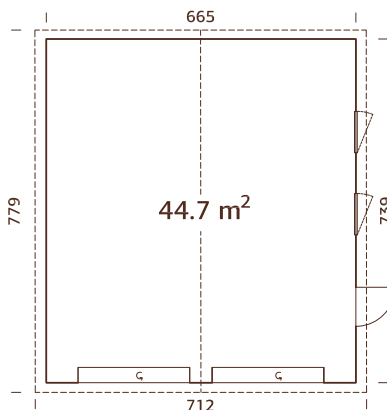

MODEL SPECIFICATIONS

Wall measurements: 665x739 cm

Volume: 142,0 m³

Door/window type: Summer

Door/window glass:

Double glass, 3-9-3 mm

Window opening

measurements: 68x37 cm

Door opening

measurements: 78x191, 221x188 cm

Door opening

measurements: 78x181, 221x188 cm

Door sill: hard wood

Roof boards: 19 mm

Roof area: 60,0 m²

Roof gradient: 20,0°

Gross ground area: 49,1 m²

OPTIONAL

Roofing felt (underlayer): 11 rolls, SBS roofing material: 11 rolls, shingles: 23 packs, roofing nails, rain gutters, additional door and window, canopy roof, engine set for garage sectional door.

See Optional Products p. 324-345 for details.

Door and window element are interchangeable.

Double glazed.

Trendy look! Fine-sawn cladding.

Ready-made wall elements with wind protection plastic!

Sectional door included.

160 mm

A: 216 cm
B: 357 cm

-

Scan this barcode to see the assembly of Andre 44,7 m²!