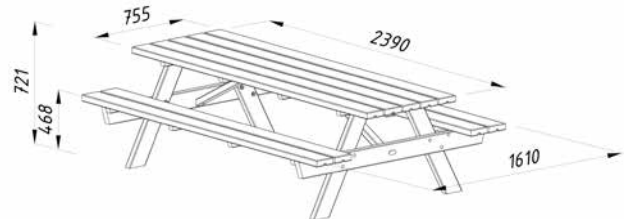

PALMAKO PICNIC-TABLE RUBY 24

ARTICLE NUMBER: 100787

44 mm

MODEL SPECIFICATIONS

Measurements: 239x161 cm

Height: 72 cm

TREATMENT

100787

green pressure-treated