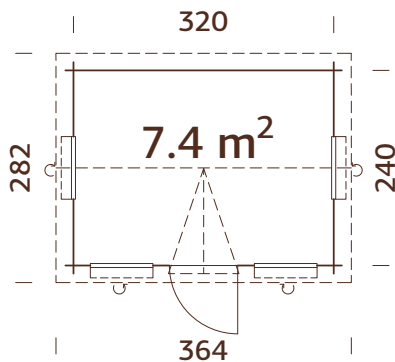

PALMAKO CABIN CLAUDIA 7,4 m²

ARTICLE NUMBER: 101753

under
2,5m

TREATMENT OPTIONS

101754
brown dip

101756
grey dip

101755
clear white dip

28 mm

A: 205 cm
B: 249 cm

Included
19 mm

MODEL SPECIFICATIONS

Log measurements:

340x260 cm

Volume: 16,6 m³

Door/window type: Garden

Window glass:

Real glass, 4 mm

Door glass: Toughened

glass, 4 mm

Window opening

measurements: 66x111 cm

Door opening

measurements: 73x181 cm

Door sill: low, covered with

stainless steel

Roof boards: 19 mm

Roof area: 11,4 m²

Roof gradient: 18,5°

Gross ground area: 7,7 m²

OPTIONAL

Roofing felt (underlayer): 2 rolls, SBS roofing material: 2 rolls, shingles: 6 packs, roofing nails, rain gutters, extension, canopy roof, additional door and window. See Optional Products p. 324-345 for details.