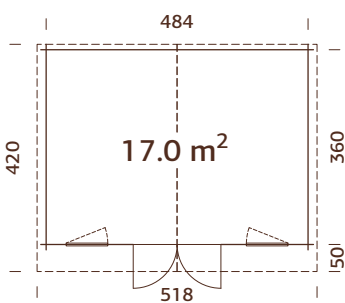

PALMAKO CABIN KLARA 17,0 m²

ARTICLE NUMBER: 102130

under
2,5m

TREATMENT OPTIONS

102131
brown dip

102133
grey dip

102132
clear white dip

28 mm

A: 182 cm
B: 245 cm

NB! Floor is an optional extra! 19 mm

MODEL SPECIFICATIONS

Log measurements:

504x380 cm

Volume: 36,3 m³

Door/window type: Garden

Door/window glass:

Real glass, 4 mm

Window opening

measurements: 66x89 cm

Door opening

measurements: 139x175 cm

Door sill: low, covered with

stainless steel

Roof boards: 16 mm

Roof area: 22,4 m²

Roof gradient: 14,6°

Gross ground area: 17,4 m²

OPTIONAL

Floor, roofing felt (underlayer): 4 rolls, SBS roofing material: 4 rolls, shingles: 10 packs, roofing nails, rain gutters, canopy roof, additional door and window. See Optional Products p. 324-345 for details.