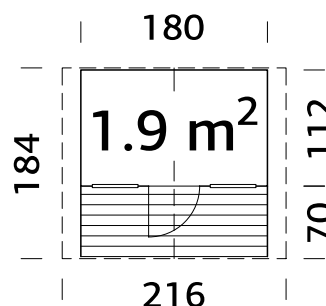

PALMAKO KIDS FELIX 1,9 m²

ARTICLE NUMBER: 101125

Ready-made wall elements.

MODEL SPECIFICATIONS

Wall measurements:

180x112(180) cm

Volume: 3,0 m³

Window glass: Acrylglass

Fixed window

measurements: 38x44 cm

Door opening

measurements: 51x115 cm

Roof boards: 16 mm

Roof area: 4,6 m²

Roof gradient: 29,0°

Gross ground area: 2,0 m²

TREATMENT OPTIONS

108987

white primer

16+28 mm

A: 117 cm
B: 169 cm

Included
16 mm

OPTIONAL

Roofing felt (underlayer): 1 roll,

SBS roofing material: 1 roll, shingles: 2 packs, roofing nails.

See Optional Products p. 324-345 for details.

Safety
Regular
Production
Surveillance

www.tuv.com
ID 0000085235