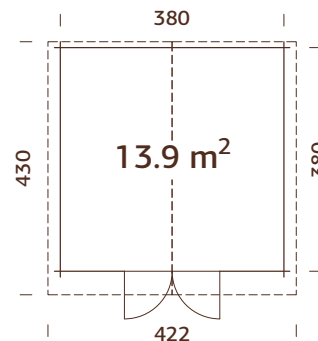

PALMAKO CABIN LOTTA 13,9 m²

ARTICLE NUMBER: 101694

under
2,5m

MODEL SPECIFICATIONS

Log measurements:

400x400 cm

Volume: 29,8 m³

Door/window type:

Garden

Door/window glass:

Real glass, 4 mm

Door opening

measurements: 151x175 cm

Door sill: wooden

Roof boards: 16 mm

Roof area: 19,1 m²

Roof gradient: 18,6°

Gross ground area: 14,4 m²

TREATMENT OPTIONS

101695
brown dip

101697
grey dip

101696
clear white dip

34 mm

A: 182 cm
B: 245 cm

NB! Floor is an optional extra! 19 mm

OPTIONAL

Floor, roofing felt (underlayer): 3 rolls, SBS roofing material: 3 rolls, shingles: 8 packs, roofing nails, rain gutters, canopy roof, additional door. See Optional Products p. 324-345 for details.