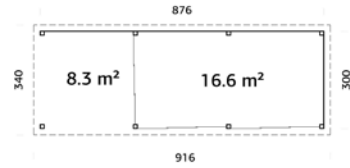

PALMAKO CONNECT LENNA SET 417 24,9 m² SLIDE

ARTICLE NUMBER: 111574

NEW!

Sliding doors included.
Strong posts from laminated wood.
Wall components are interchangeable.

TREATMENT OPTIONS

111575
brown dip

111577
grey dip

111576
clear white dip

28 mm

A: 210 cm
B: 245 cm

NB! Floor is an optional extra! 28 mm

Slide

Single glass, toughened, 4 mm

Please read more about sliding doors on pages 340-341.

Sliding door frame colour: RAL7016

MODEL SPECIFICATIONS

See page 221.

OPTIONAL

Floor (outdoor/as terrace), floor (indoor), roofing felt (underlayer): 9 rolls, SBS roofing material: 9 rolls, roofing nails, EPDM, rain gutters. See Optional Products p. 324-345 for details.