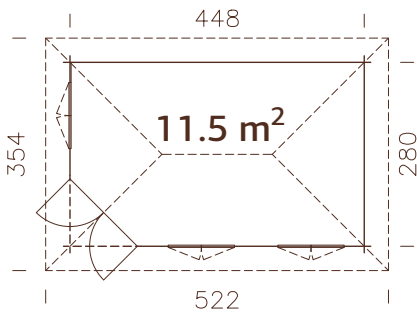

PALMAKO PAVILION MELANIE 11,5 m²

ARTICLE NUMBER: 109355

Can be built in reverse!

TREATMENT OPTIONS

109529
brown dip

109530
grey dip

109528
clear white dip

44 mm

A: 234 cm
B: 311 cm

Included
19 mm

MODEL SPECIFICATIONS

Log measurements:

468x300 cm

Volume: 29,9 m³

Door/window type: Garden+

Window glass: Double glass,
3-6-3 mm

Door glass: Toughened
glass, 4 mm

**Window opening
measurements:** 90x123 cm

**Door opening
measurements:** 114x186 cm

Door sill: low, covered with
stainless steel

Roof boards: 16 mm

Roof area: 19,9 m²

Roof gradient: 24,7°

Gross ground area: 12,1 m²

OPTIONAL

Shingles: 9 packs, roofing nails,
rain gutters, additional door and
window. See Optional Products p.
324-345 for details.