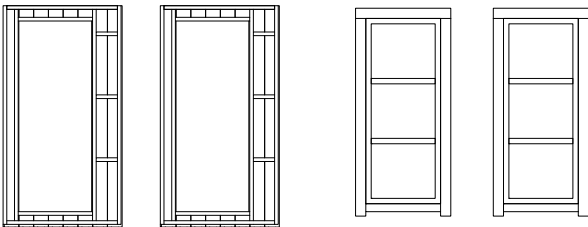

Window elements + windows – 2 pc