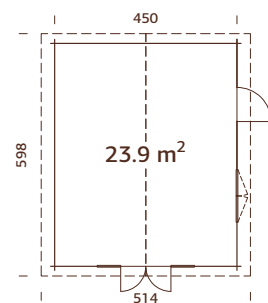

PALMAKO CABIN IRENE 23,9 m²

ARTICLE NUMBER: 102367

Double glazed.
Strong purlins from laminated wood.

MODEL SPECIFICATIONS

Log measurements:

470x570 cm

Volume: 59,0 m³

Door/window type: Garden+

Window glass:

Double glass, 3-6-3 mm

Door glass: Double

toughened glass, 4-6-4 mm

Window opening

measurements: 119x89 cm

Door opening

measurements: 73x175 cm,
114x186 cm

Door sill: low, covered with
stainless steel

Roof boards: 19 mm

Roof area: 31,7 m²

Roof gradient: 15,9°

Gross ground area: 24,8 m²

OPTIONAL

Roofing felt (underlayer): 7 rolls, SBS roofing material: 7 rolls, shingles: 12 packs, roofing nails, rain gutters, extension, canopy roof, additional door and window.

See Optional Products p. 324-345 for details.

TREATMENT OPTIONS

102368
brown dip

44 mm

102370
grey dip

A: 217 cm
B: 287 cm

102369
clear white dip

Included
19 mm