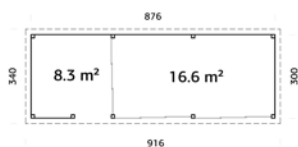

PALMAKO CONNECT LENNA SET 419 24,9 m² SLIDE

ARTICLE NUMBER: 111582

Sliding doors included.

Strong posts from laminated wood.

Wall components are interchangeable.

Open wall solution.

TREATMENT OPTIONS

111583
brown dip

28 mm

111585
grey dip

A: 210 cm
B: 245 cm

111584
clear white dip

NB! Floor is an optional extra! 28 mm