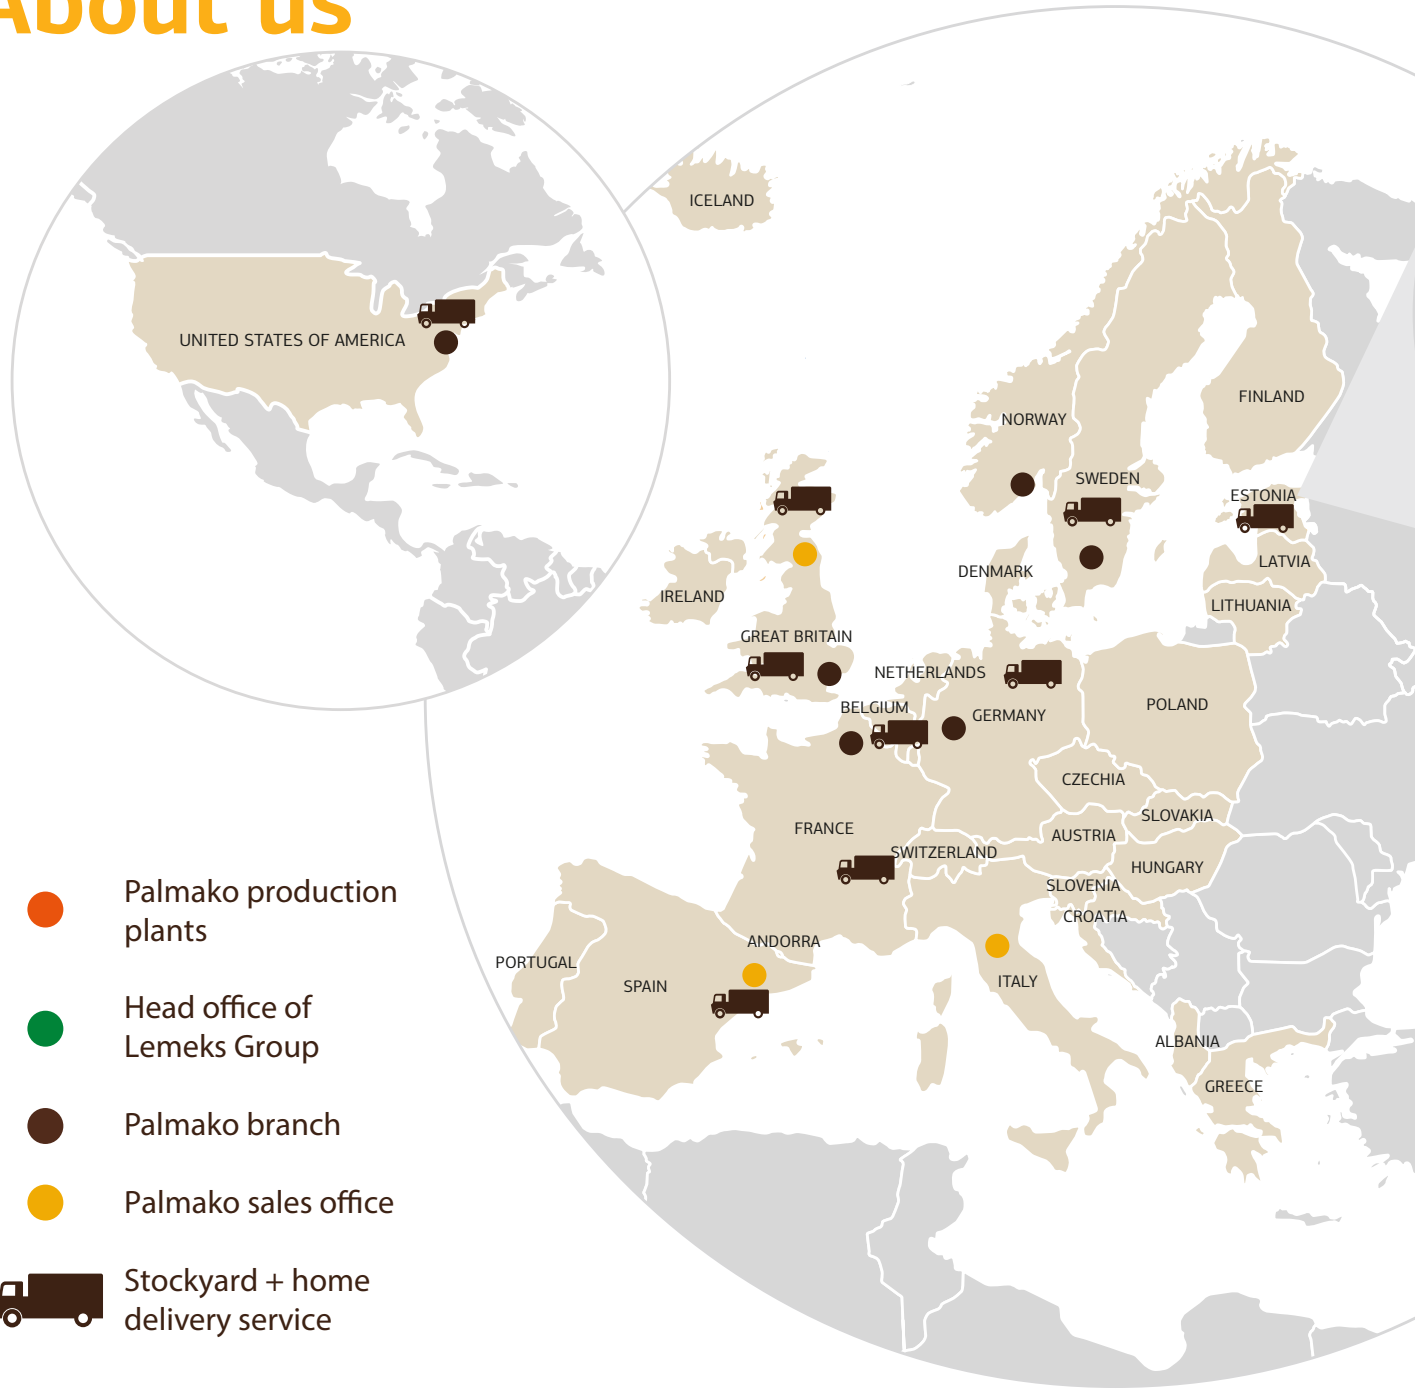

About us

- Palmako production plants
- Head office of Lemeks Group
- Palmako branch
- Palmako sales office
- Stockyard + home delivery service

Principles that we follow in our everyday work:

- We are honest
- We are goal-oriented
- We are open to changes
- We are willing to take responsibility
- We respect our partners
- We assess our colleagues by their results, not by their words
- We share our knowledge and skills with each other
- We aim to do, rather than impress

We have invested over 50 million euros in modern, professional technology, which has enabled us to use the best machinery to make our products.

Leading manufacturer in Europe

Palmako produces and exports over 60,000 wooden houses per year, and 26 years of active operation have given us significant experience to become Northern Europe's leading manufacturer and distributor of square log garden houses.

Scan this QR-code to see a video how our products are made with utmost care!