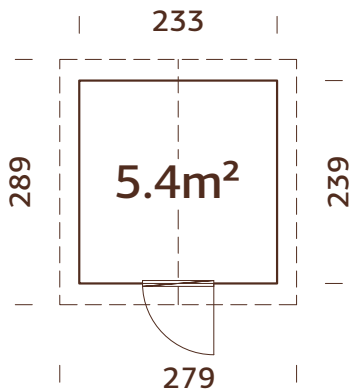

under
2,5m

PALMAKO SHED LUCAS 5,4 m²

ARTICLE NUMBER: 108617

MODEL SPECIFICATIONS

Wall measurements:

233x239 cm

Volume: 11,5 m³

Door/window type: Summer

Door/window glass:

Real glass, 4 mm

Door opening

measurements: 78x181 cm

Roof boards: 16 mm

Roof area: 11,9 m²

Roof gradient: 21,0°

Gross ground area: 5,6 m²

Ready-made wall elements.

16+32 mm

A: 188 cm
B: 238 cm

Included
16 mm

OPTIONAL

Roofing felt (underlayer): 2 rolls, SBS roofing material: 2 rolls, shingles: 5 packs, roofing nails, rain gutters, additional door. See Optional Products p. 324-345 for details.