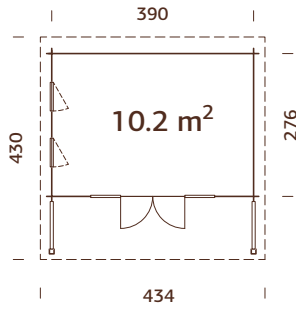

PALMAKO CABIN CAROLINE 10,2 m²

ARTICLE NUMBER: 109503

Double glazed.

TREATMENT OPTIONS

109505
brown dip

109506
grey dip

109504
clear white dip

44 mm

A: 228 cm
B: 257 cm

Included
19 mm

MODEL SPECIFICATIONS

Log measurements:

410x296 cm

Volume: 24,0 m³

Door/window type: Garden+

Window glass: Double

toughened glass, 4-9-4 mm

Door glass: Double

toughened glass, 4-6-4 mm

Window opening

measurements: 44x157 cm

Door opening

measurements: 120x183 cm

Door sill: low,

covered with stainless steel

Roof boards: 19 mm

Roof area: 17,7 m²

Roof gradient: 3,5°

Gross ground area: 10,8 m²

OPTIONAL

Roofing felt (underlayer): 3 rolls, SBS roofing material: 3 rolls, roofing nails, rain gutters, additional door and window. See Optional Products p. 324-345 for details.