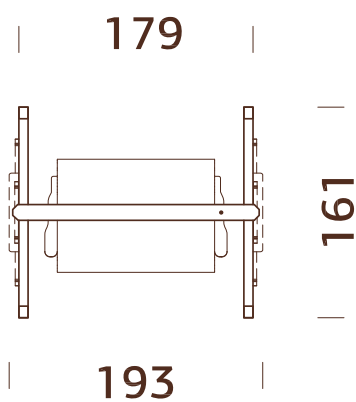

PALMAKO HANGING BENCH SIGRID

ARTICLE NUMBER: 100753

MODEL SPECIFICATIONS

Measurements: 193x161 cm

Height: 198 cm

TREATMENT

100753

green pressure-treated