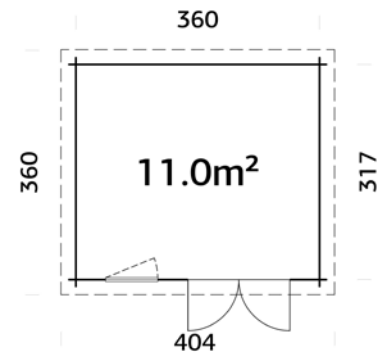

## TREATMENT

**111248**  
brown pressure-treated

28 mm

A: 188 cm  
B: 227 cm

NB! Floor is an optional extra! 19 mm