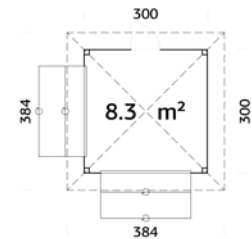

NEW!

TREATMENT OPTIONS

111426
brown dip

111428
grey dip

111427
clear white dip

120x120 mm

A: 210 cm
B: 319 cm

NB! Floor is an optional extra! 28 mm