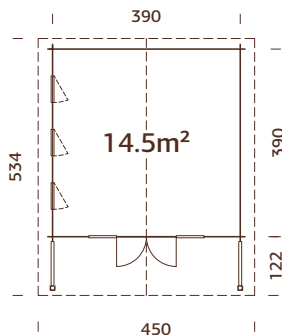

PALMAKO CABIN CATHERINE 14,5 m²

ARTICLE NUMBER: 109887