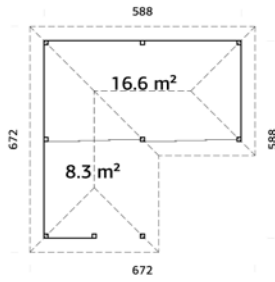

PALMAKO CONNECT BIANCA SET 222 24,9 m² SLIDE

ARTICLE NUMBER: 111530

NEW!

PALMAKO CONNECT

188-239

Sliding doors included.
Strong posts from laminated wood.
Wall components are interchangeable.
Open wall solution.

Can be built in reverse!

TREATMENT OPTIONS

111531
brown dip

111533
grey dip

111532
clear white dip

28 mm

A: 210 cm
B: 319 cm

NB! Floor is an optional extra! 28 mm

MODEL SPECIFICATIONS

See page 199.

Slide

Single glass, toughened, 4 mm

Please read more about sliding doors on pages 340-341.

Sliding door frame colour: RAL7016

OPTIONAL

Floor (outdoor/as terrace), floor (indoor), roofing felt (underlayer): 11 rolls, shingles: 18 packs, roofing nails, rain gutters. See Optional Products p. 324-345 for details.