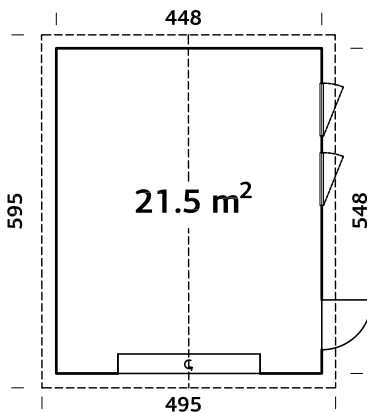

MODEL SPECIFICATIONS

Wall measurements: 448x548 cm

Volume: 55,4 m³

Door/window type: Summer

Door/window glass:

Double glass, 3-9-3 mm

Window opening

measurements: 69x38 cm

Door opening measurements:

78x191, 221x188 cm

Door sill: hard wood

Roof boards: 19 mm

Roof area: 30,4 m²

Roof gradient: 20,0°

Gross ground area: 24,6 m²

OPTIONAL

Roofing felt (underlayer): 7 rolls, SBS roofing material: 7 rolls, shingles: 13 packs, roofing nails, rain gutters, additional door and window, canopy roof, engine set for garage sectional door.

See Optional Products p. 324-345 for details.

Door and window elements are interchangeable.

Double glazed.

Trendy look! Fine-sawn cladding.

Ready-made wall elements with wind protection plastic!

Sectional door included.

160 mm

A: 216 cm
B: 316 cm

-