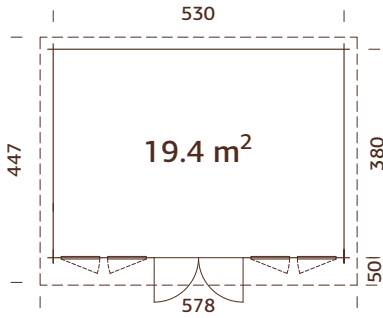

under
2,5m

PALMAKO CABIN LISA 19,4 m²

ARTICLE NUMBER: 101749