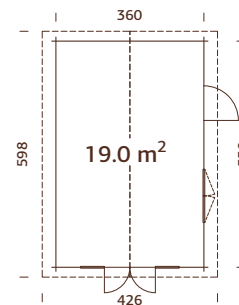

PALMAKO CABIN IRENE 19,0 m²

ARTICLE NUMBER: 102351

Double glazed.
Strong purlins from laminated wood.

MODEL SPECIFICATIONS

Log measurements:

380x570 cm

Volume: 45,9 m³

Door/window type: Garden+

Window glass:

Double glass, 3-6-3 mm

Door glass: Double

toughened glass, 4-6-4 mm

Window opening

measurements: 119x89 cm

Door opening

measurements: 73x175 cm,
114x186 cm

Door sill: low, covered with
stainless steel

Roof boards: 19 mm

Roof area: 26,3 m²

Roof gradient: 16,3°

Gross ground area: 19,8 m²

OPTIONAL

Roofing felt (underlayer): 6 rolls, SBS roofing material: 6 rolls, shingles: 10 packs, roofing nails, rain gutters, extension, canopy roof, additional door and window.

See Optional Products p. 324-345 for details.

TREATMENT OPTIONS

102352
brown dip

44 mm

102354
grey dip

A: 217 cm
B: 276 cm

102353
clear white dip

Included
19 mm