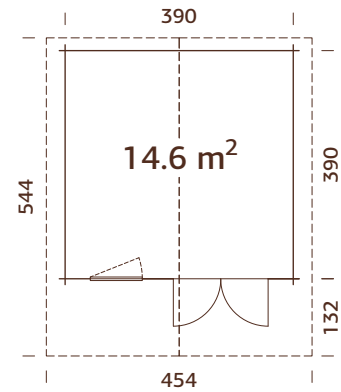

PALMAKO CABIN BRITTA 14,6 m²

ARTICLE NUMBER: 102072

MODEL SPECIFICATIONS

Log measurements:

410x410 cm

Volume: 33,7 m³

Door/window type: Garden

Door/window glass:

Real glass, 4 mm

Window opening

measurements: 78x89 cm

Door opening

measurements: 151x186 cm

Door sill: low, covered with stainless steel

Roof boards: 19 mm

Roof area: 25,2 m²

Roof gradient: 15,0°

Gross ground area: 15,2 m²

OPTIONAL

Floor, roofing felt (underlayer): 7 rolls, SBS roofing material: 7 rolls, shingles: 10 packs, roofing nails, rain gutters, extension, canopy roof, additional door and window. See Optional Products p. 324-345 for details.

TREATMENT OPTIONS

102073
brown dip

40 mm

102075
grey dip

A: 205 cm
B: 257 cm

102074
clear white dip

NB! Floor is an optional extra! 19 mm