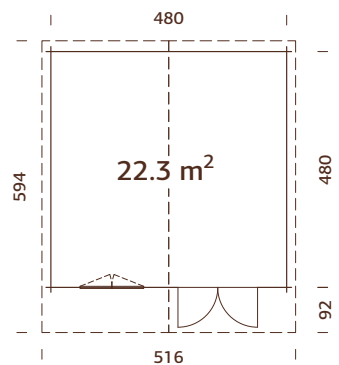

# PALMAKO CABIN BRITTA 22,3 m<sup>2</sup>

ARTICLE NUMBER: 102266

Strong purlins from laminated wood.