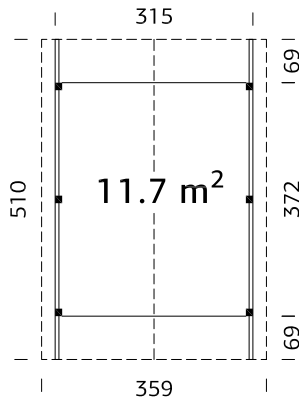

PALMAKO CARPORT ROBERT 11,7 m²

ARTICLE NUMBER: 101013

Strong posts from laminated wood.

TREATMENT OPTIONS

101014
brown dip

101016
grey dip

101015
clear white dip

108955
white primer

120x120 mm

A: 199 cm
B: 299 cm

-

MODEL SPECIFICATIONS

Measurements:

315x372 cm

Volume: 30,8 m³

Roof boards: 19 mm

Roof area: 20,1 m²

Roof gradient: 25,0°

Gross ground area: 11,7 m²

OPTIONAL

Roofing felt (underlayer): 5 rolls, SBS roofing material: 5 rolls, shingles: 8 packs, roofing nails, rain gutters, anchors.

See Optional Products p. 324-345 for details.

PALMAKO
CARPORTS

256-263