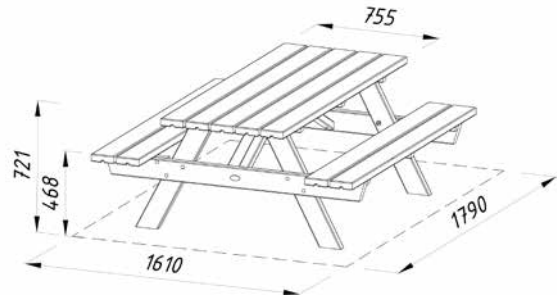

PALMAKO PICNIC-TABLE RUBY 18

ARTICLE NUMBER: 103165

44 mm

MODEL SPECIFICATIONS

Measurements: 179x161 cm

Height: 72 cm

TREATMENT

103165

green pressure-treated