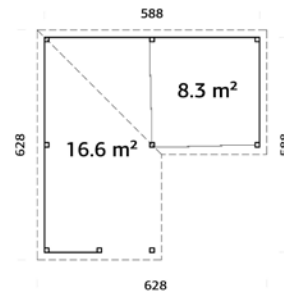

NEW!

Sliding doors included.
Strong posts from laminated wood.
Wall components are interchangeable.
Open wall solution.

Can be built in reverse!

TREATMENT OPTIONS

111547
brown dip

111549
grey dip

111548
clear white dip

28 mm

A: 210 cm
B: 245 cm

NB! Floor is an optional extra! 28 mm

MODEL SPECIFICATIONS

See page 221.

Slide

Single glass, toughened, 4 mm

Please read more about sliding doors on pages 340-341.

Sliding door frame colour: RAL7016

OPTIONAL

Floor (outdoor/as terrace), floor (indoor), roofing felt (underlayer): 9 rolls, SBS roofing material: 9 rolls, roofing nails, EPDM, rain gutters. See Optional Products p. 324-345 for details.