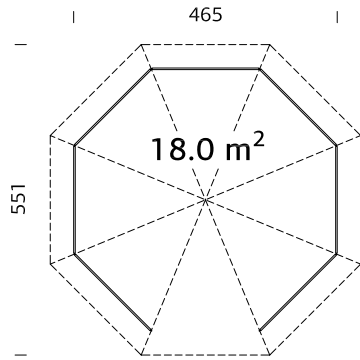

PALMAKO PAVILION BETTY 18,0 m²

ARTICLE NUMBER: 105212

Strong posts from laminated wood.