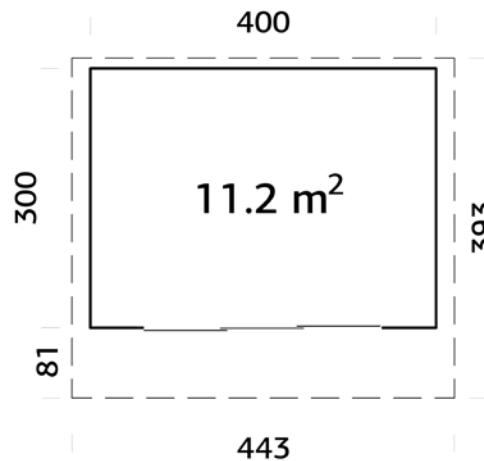

MODEL SPECIFICATIONS

Wall measurements:

400x300 cm

Volume: 27,4 m³

Sliding door opening

measurements (three sheets):

174x192 cm

Roof boards: 19 mm

Roof area: 17,8 m²

Roof gradient: 5,0°

Gross ground area: 12,0 m²

- Modern corner connection.
- Sliding doors included.
- Glue laminated wall panels.
- Strong purlins from laminated wood

OPTIONAL

Roofing felt (underlayer): 3 rolls, SBS roofing material: 3 rolls, roofing nails, EPDM, rain gutters. See Optional Products p. 324-345 for details.

56 mm

A: 231 cm
B: 274 cm

Included
28 mm