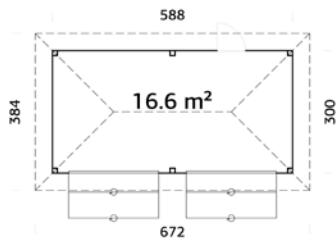

PALMAKO CONNECT BIANCA KIOSK SET 111 16,6 m²

ARTICLE NUMBER: 111441

NEW!

Strong posts from laminated wood.
Wall components are interchangeable.

TREATMENT OPTIONS

111442
brown dip

111444
grey dip

111443
clear white dip

28 mm

A: 210 cm
B: 319 cm

NB! Floor is an optional extra! 28 mm

MODEL SPECIFICATIONS

See page 198.

OPTIONAL

Floor (outdoor/as terrace), floor (indoor), roofing felt (underlayer): 9 rolls, shingles: 14 packs, roofing nails, rain gutters. See Optional Products p. 324-345 for details.