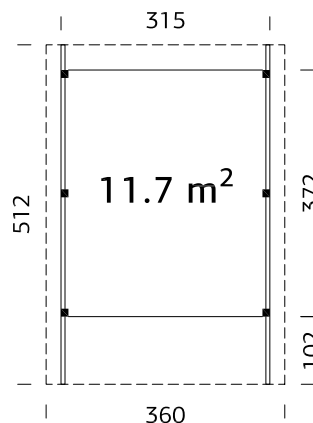

PALMAKO CARPORT KARL 11,7 m²

ARTICLE NUMBER: 101021

under 2,5m

Strong posts from laminated wood.

MODEL SPECIFICATIONS

Measurements: 315x372 cm
Volume: 39,6 m³
Roof boards: 19 mm

Roof area: 18,0 m²
Roof gradient: 1,1°
Gross ground area: 11,7 m²

OPTIONAL

Roofing felt (underlayer): 6 rolls, SBS roofing material: 6 rolls, roofing nails, EPDM, rain gutters, anchors, arch from laminated wood. See Optional Products p. 324-345 for details.

TREATMENT OPTIONS

101022
brown dip

101024
grey dip

101023
clear white dip

108957
white primer

120x120 mm

A: 215 cm
B: 232 cm

-

256-263

PALMAKO CARPORTS