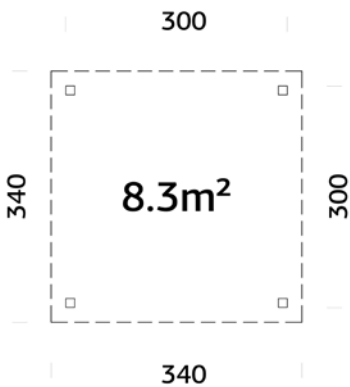

PALMAKO LENNA EXTRA ROOF WITH TWO POSTS 8,3 m²

ARTICLE NUMBER: 110797

NEW!

Strong posts from laminated wood.

TREATMENT OPTIONS

110798
brown dip

110800
grey dip

110799
clear white dip

120x120 mm

A: 210 cm
B: 245 cm

NB! Floor is an optional extra! 28 mm

MODEL SPECIFICATIONS

Measurements: 300x300 cm

Gross ground area: 8,6 m²

Roof boards: 19 mm

Roof area: 10,9 m²

Roof gradient: 3,0°

OPTIONAL

Floor (outdoor/as terrace), floor (indoor), roofing felt (underlayer): 2 rolls, SBS roofing material: 2 rolls, roofing nails, EPDM, rain gutters. See Optional Products p. 324-345 for details.