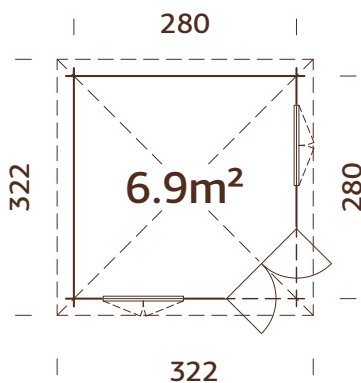

PALMAKO PAVILION MELANIE 6,9 m²

ARTICLE NUMBER: 103728

Double glazed.

TREATMENT OPTIONS

103729
brown dip

103731
grey dip

103730
clear white dip

44 mm

A: 222 cm
B: 308 cm

Included
19 mm

MODEL SPECIFICATIONS

Log measurements:

300x300 cm

Volume: 16,3 m³

Door/window type:

Garden+

Window glass: Double glass,
3-6-3 mm

Door glass: Double
toughened glass, 4-6-4 mm

Window opening

measurements: 90x123 cm

Door opening

measurements:

114x186 cm

Door sill: low,
covered with stainless steel

Roof boards: 16 mm

Roof area: 8,4 m²

Roof gradient: 25,0°

Gross ground area: 7,8 m²

OPTIONAL

Shingles: 6 packs, roofing nails,
additional door and window.
See Optional Products
p. 324-345 for details.