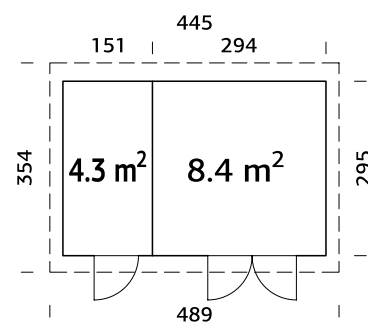

MODEL SPECIFICATIONS

Wall measurements:

445x295 cm

Volume: 27,2 m³

Door/window type: Garden

Door/window glass:

Real glass, 4 mm

Door opening

measurements: 73x180 cm,

140x180 cm

Door sill: low, covered with

stainless steel

Roof boards: 16 mm

Roof area: 17,3 m²

Roof gradient: 1,0°

Gross ground area: 13,1 m²

Modern corner connection.
Matt door glass.

OPTIONAL

Floor, roofing felt (underlayer): 3 rolls, SBS roofing material: 3 rolls, roofing nails, EPDM, rain gutters, canopy roof, additional door and window. See Optional Products p. 324-345 for details.

28 mm

A: 197 cm
B: 221 cm

NB! Floor is an optional extra! 19 mm