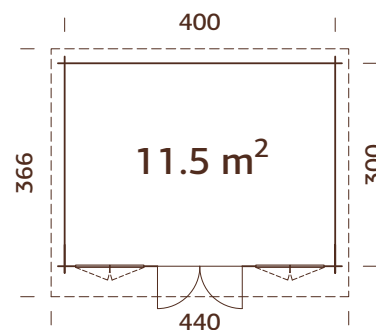

PALMAKO CABIN LISA 11,5 m²

ARTICLE NUMBER: 102281

under
2,5m

Includes door and window bars.

MODEL SPECIFICATIONS

Log measurements:

420x320 cm

Volume: 25,6 m³

Door/window type: Garden

Window glass:

Real glass, 4 mm

Door glass:

Toughened glass, 4 mm

Window opening

measurements: 90x123 cm

Door opening

measurements: 114x186 cm

Door sill: low, covered with stainless steel

Roof boards: 19 mm

Roof area: 16,1 m²

Roof gradient: 4,4°

Gross ground area: 12,0 m²

TREATMENT OPTIONS

102282
brown dip

34 mm

102284
grey dip

A: 211 cm
B: 234 cm

102283
clear white dip

Included
19 mm

OPTIONAL

Roofing felt (underlayer): 3 rolls, SBS roofing material: 3 rolls, roofing nails, EPDM, rain gutters, extension, canopy roof, additional door and window. See Optional Products p. 324-345 for details.