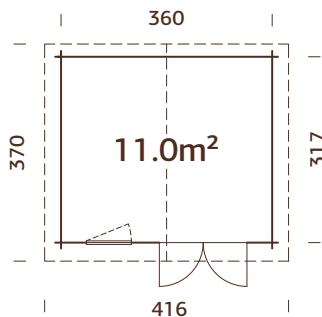

PALMAKO CABIN VALENTINE 11,0 m²

ARTICLE NUMBER: 109527

Strong purlins from laminated wood.

TREATMENT

109527

brown pressure-treated

28 mm

A: 205 cm
B: 258 cm

NB! Floor is an optional extra! 19 mm

MODEL SPECIFICATIONS

Log measurements:

380x337 cm

Volume: 25,5 m³

Door/window type: Garden

Door/window glass:

Real glass, 4 mm

Window opening

measurements: 66x89 cm

Door opening

measurements: 139x175 cm

Door sill: low, covered with stainless steel

Roof boards: 16 mm

Roof area: 15,8 m²

Roof gradient: 16,0°

Gross ground area: 11,4 m²

OPTIONAL

Floor, roofing felt (underlayer): 3 rolls, SBS roofing material: 3 rolls, shingles 7 packs, roofing nails, rain gutters, extension, canopy roof, additional door and window. See Optional Products p. 324-345 for details.