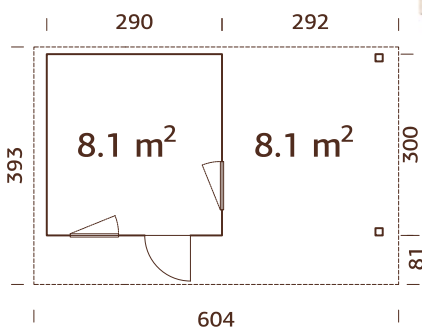

PALMAKO MODERN LOOK HOUSE GRACE

ARTICLE NUMBER: 108587

8,1+8,1 m²

MODEL SPECIFICATIONS

Wall measurements:

290+292x300 cm

Volume: 18,8 m³

Door/window type: Living

Door/window glass: Double toughened glass, 4-18-4 mm

Window opening

measurements: 50x150 cm

Door opening

measurements: 70x193 cm

Door sill: high quality classy oak-aluminium combined door sill

Roof boards: 19 mm

Roof area: 23,7 m²

Roof gradient: 5,0°

Gross ground area: 8,7+8,1 m²

Glue laminated wall panels.
Strong purlins from laminated wood.

56 mm

A: 215 cm
B: 258 cm

Included
28 mm

OPTIONAL

Roofing felt (underlayer): 5 rolls, SBS roofing material: 5 rolls, roofing nails, EPDM, rain gutters, additional door and window. See Optional Products p. 324-345 for details.