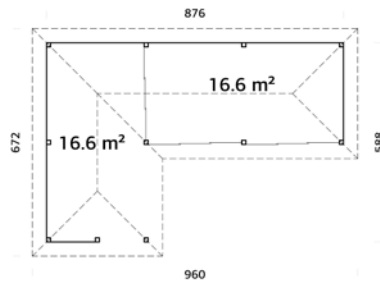

PALMAKO CONNECT BIANCA SET 220 33,2 m² SLIDE

ARTICLE NUMBER: 111538

NEW!

Sliding doors included.
Strong posts from laminated wood.
Wall components are interchangeable.
Open wall solution.

Can be built in reverse!

TREATMENT OPTIONS

111539
brown dip

111541
grey dip

111540
clear white dip

28 mm

A: 210 cm
B: 319 cm

NB! Floor is an optional extra! 28 mm

MODEL SPECIFICATIONS

See page 199.

Slide

Single glass, toughened, 4 mm

Please read more about sliding doors on pages 340-341.

Sliding door frame colour: RAL7016

OPTIONAL

Floor (outdoor/as terrace), floor (indoor), roofing felt (underlayer): 14 rolls, shingles: 25 packs, roofing nails. See

Optional Products p. 324-345 for details.