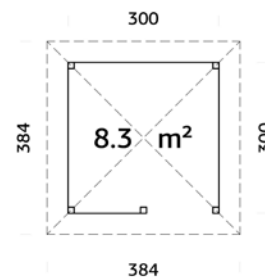

PALMAKO CONNECT BIANCA SET 103 8,3 m²

ARTICLE NUMBER: 110132

NEW!

Strong posts from laminated wood.
Wall components are interchangeable.
Open wall solution.

MODEL SPECIFICATIONS

See page 198.

Can be built in reverse!

OPTIONAL

Floor (outdoor/as terrace), floor (indoor), roofing felt (underlayer): 6 rolls, shingles: 9 packs, roofing nails, rain gutters. See Optional Products p. 324-345 for details.

TREATMENT OPTIONS

110134
brown dip

110135
grey dip

110133
clear white dip

28 mm

A: 210 cm
B: 319 cm

NB! Floor is an optional extra! 28 mm