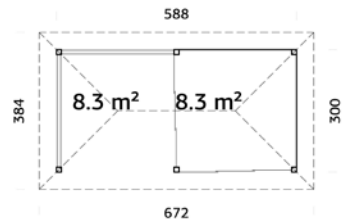

PALMAKO CONNECT BIANCA SET 203 16,6 m² SLIDE

ARTICLE NUMBER: 111461

NEW!

Sliding doors included.
Strong posts from laminated wood.
Wall components are interchangeable.

Can be built in reverse!

Slide
Single glass, toughened, 4 mm
Please read more about sliding doors on pages 340-341.
Sliding door frame colour: RAL7016

MODEL SPECIFICATIONS

See page 198.

OPTIONAL

Floor (outdoor/as terrace), floor (indoor), roofing felt (underlayer): 9 rolls, shingles: 14 packs, roofing nails, rain gutters. See Optional Products p. 324-345 for details.

TREATMENT OPTIONS

111462
brown dip

111464
grey dip

111463
clear white dip

28 mm

A: 210 cm
B: 319 cm

NB! Floor is an optional extra! 28 mm