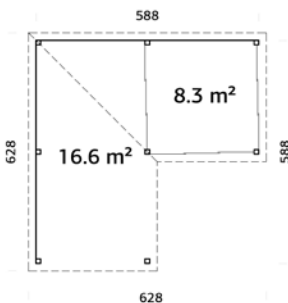

PALMAKO CONNECT LENNA SET 412 24,9 m² SLIDE

ARTICLE NUMBER: 111558

NEW!

Sliding doors included.
Strong posts from laminated wood.
Wall components are interchangeable.

Can be built in reverse!

TREATMENT OPTIONS

111559
brown dip

111561
grey dip

111560
clear white dip

28 mm

A: 210 cm
B: 245 cm

NB! Floor is an optional extra! 28 mm

MODEL SPECIFICATIONS

See page 221.

Slide

Single glass, toughened, 4 mm

Please read more about sliding doors on pages 340-341.

Sliding door frame colour: RAL7016

OPTIONAL

Floor (outdoor/as terrace), floor (indoor), roofing felt (underlayer): 9 rolls, SBS roofing material: 9 rolls, roofing nails, EPDM, rain gutters. See Optional Products p. 324-345 for details.