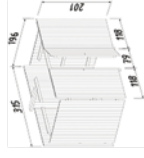

OPTIONAL PRODUCTS

SEE OPTIONAL PRODUCTS, PAGES 324-345

House	Art. No.	Roofing felt, rolls	SBS roofing material, rolls	Shingles¹, packs	Roofing nails, 1 kg	EPDM²	Rain gutters	Anchor, adjustable post leg	Carport arch, laminated wood	Extension
Robert 11,7 m²	101013	107210 5 rolls	107214 5 rolls	8 packs	107930	106632	106608	106608	102765	102781
Robert 20,6 m²	101029	107210 9 rolls	107214 9 rolls	14 packs	107930	106632	106608	106608	102765	102781
Karl 11,7 m²	101021	107210 6 rolls	107214 6 rolls		107930	107172	106627	106608	102765	102781
Karl 23,1 m²	101025	107210 6 rolls	107214 6 rolls		107930	107168	106627	106608	102765	102781
Karl 20,6 m²	101033	107210 7 rolls	107214 7 rolls		107930	107174	106628	106608	102765	102781
Karl 40,6 m²	101037	107210 8 rolls	107214 8 rolls		107930	107175	106628	106608	102765	102781

¹ Shingles are available in different colours - 107180 = Black, 107182 = Red, 107183 = Green, 107181 = Brown.

² Includes glue for EPDM installation. Read more about EPDM p. 331.

The article number is indicated to untreated items, for treated items ask our sales team.