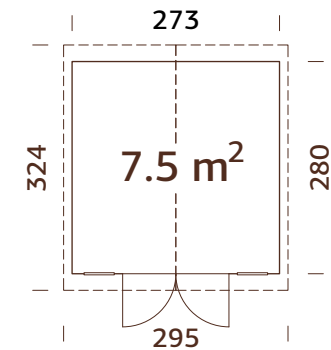

PALMAKO SHED DAN 7,5 m²

ARTICLE NUMBER: 101198

under
2,5m

Ready-made wall elements.

MODEL SPECIFICATIONS

Wall measurements:

273x280 cm

Volume: 15,5 m³

Door/window glass:

Acrylglas

Fixed window, measurements:

44x44 cm

Door opening measurements:

138x182 cm

Roof boards: 16 mm

Roof area: 9,8 m²

Roof gradient: 14,0°

Gross ground area: 7,6 m²

TREATMENT OPTIONS

101199
brown dip

101201
grey dip

101200
clear white dip

16+32 mm

A: 190 cm
B: 220 cm

Included
16 mm

OPTIONAL

Roofing felt (underlayer): 2 rolls, SBS roofing material: 2 rolls, shingles: 4 packs, roofing nails.

See Optional Products p. 324-345 for details.