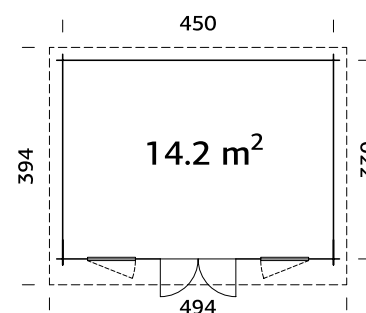

PALMAKO CABIN LISA 14,2 m²

ARTICLE NUMBER: 102197

under
2,5m

Double glazed.

Includes door and window bars.

MODEL SPECIFICATIONS

Log measurements:

470x350 cm

Volume: 31,6 m³

Door/window type: Garden+

Window glass:

Double glass, 3-6-3 mm

Door glass:

Double toughened glass, 4-6-4 mm

Window opening

measurements: 60x111 cm

Door opening

measurements: 151x175 cm

Door sill: low, covered with stainless steel

Roof boards: 19 mm

Roof area: 19,2 m²

Roof gradient: 4,0°

Gross ground area: 14,9 m²

TREATMENT OPTIONS

102198
brown dip

44 mm

102200
grey dip

A: 211 cm
B: 244 cm

102199
clear white dip

Included
19 mm

OPTIONAL

Roofing felt (underlayer): 3 rolls, SBS roofing material: 3 rolls, roofing nails, EPDM, rain gutters, extension, canopy roof, additional door and window. See Optional Products p. 324-345 for details.