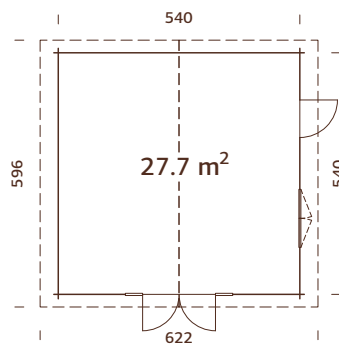

PALMAKO CABIN IRENE 27,7 m²

ARTICLE NUMBER: 102375

Double glazed.
Strong purlins from laminated wood.