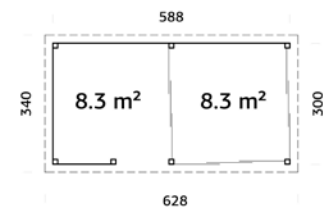

PALMAKO CONNECT LENNA SET 408 16,6 m² SLIDE

ARTICLE NUMBER: 111417

NEW!

Sliding doors included.
Strong posts from laminated wood.
Wall components are interchangeable.
Open wall solution.

TREATMENT OPTIONS

111418
brown dip

111420
grey dip

111419
clear white dip

28 mm

A: 210 cm
B: 245 cm

NB! Floor is an optional extra! 28 mm

MODEL SPECIFICATIONS

See page 220.

Slide

Single glass, toughened, 4 mm

Please read more about sliding doors on pages 340-341.

Sliding door frame colour: RAL7016

OPTIONAL

Floor (outdoor/as terrace), floor (indoor), roofing felt (underlayer): 4 rolls, SBS roofing material: 4 rolls, roofing nails, EPDM, rain gutters. See Optional Products p. 324-345 for details.