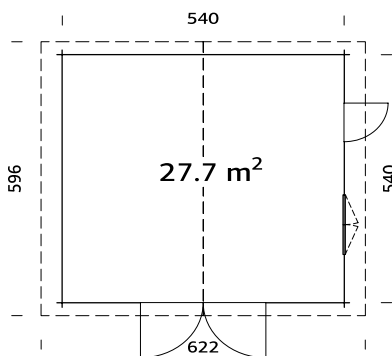

MODEL SPECIFICATIONS

Log measurements: 560x560 cm

Volume: 73,9 m³

Door/window type: Summer

Door/window glass:

Double glass, 3-9-3 mm

Window opening

measurements: 117x92 cm

Door opening

measurements: 73x183 cm

Wooden gate opening

measurements: 225x194 cm

Art. No. Wooden gate: 103587

Roof boards: 19 mm

Roof area: 37,8 m²

Roof gradient: 15,7°

Gross ground area: 29,2 m²

OPTIONAL

Roofing felt (underlayer): 8 rolls, SBS roofing material: 8 rolls, shingles: 14 packs, roofing nails, rain gutters, extension, canopy roof, additional door and window, engine set for garage sectional door.

See Optional Products p. 324-345 for details.

Double glazed.

Strong purlins from laminated wood.

TREATMENT OPTIONS

natural,
untreated wood

brown dip

grey dip

clear white dip

70 mm

A: 230 cm
B: 312 cm

-

Roger 27,7 m² kit without door

101911

101912

101914

101913

Roger 27,7 m² with wooden gate

102379

102380

102382

102381

Roger 27,7 m² with sectional door

102383

102384

102386

102385