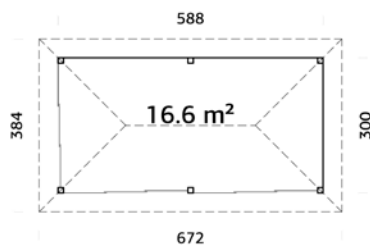

PALMAKO CONNECT BIANCA SET 202 16,6 m² SLIDE

ARTICLE NUMBER: 111457

NEW!

Sliding doors included.
Strong posts from laminated wood.
Wall components are interchangeable.

Can be built in reverse!

TREATMENT OPTIONS

111458
brown dip

111460
grey dip

111459
clear white dip

28 mm

A: 210 cm
B: 319 cm

NB! Floor is an optional extra! 28 mm

MODEL SPECIFICATIONS

See page 198.

Slide

Single glass, toughened, 4 mm

Please read more about sliding doors on pages 340-341.

Sliding door frame colour: RAL7016