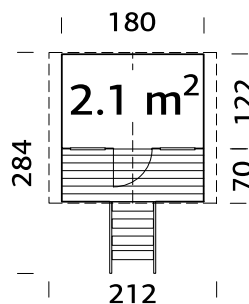

PALMAKO KIDS TOBY 2,1 m²

ARTICLE NUMBER: 101129

MODEL SPECIFICATIONS

Wall measurements:

180x122(190) cm

Volume: 3,0 m³

Window glass: Acrylglass

Fixed window

measurements: 38x44 cm

Door opening

measurements: 51x115 cm

Roof boards: 16 mm

Roof area: 4,6 m²

Roof gradient: 29,0°

Gross ground area: 2,2 m²

Ready-made wall elements.

OPTIONAL

Anchors x4, roofing felt (underlayer): 1 roll,

SBS roofing material: 1 roll, shingles: 2 packs, roofing nails, slide,

swing beam. See Optional Products p. 324-345 for details.

Safety
Regular
Production
Surveillance

www.tuv.com
ID 0000085235

16+28 mm

A: 117 cm
B: 169/287 cm

Included
16 mm