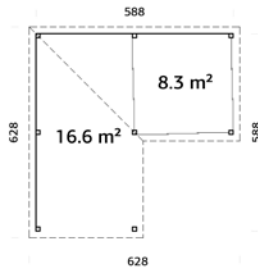

PALMAKO CONNECT LENNA SET 411 24,9 m² SLIDE

ARTICLE NUMBER: 111554

NEW!

PALMAKO CONNECT

188-239

Sliding doors included.
Strong posts from laminated wood.
Wall components are interchangeable.

Can be built in reverse!

TREATMENT OPTIONS

111555
brown dip

111557
grey dip

111556
clear white dip

28 mm

A: 210 cm
B: 245 cm

NB! Floor is an optional extra! 28 mm

MODEL SPECIFICATIONS

See page 221.

Slide

Single glass, toughened, 4 mm

Please read more about sliding doors on pages 340-341.

Sliding door frame colour: RAL7016

OPTIONAL

Floor (outdoor/as terrace), floor (indoor), roofing felt (underlayer): 9 rolls, SBS roofing material: 9 rolls, roofing nails, EPDM, rain gutters. See Optional Products p. 324-345 for details.