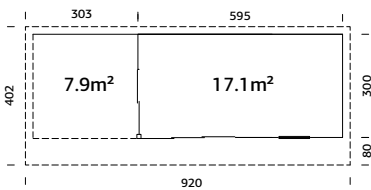

MODEL SPECIFICATIONS

- **Log measurements:** 898x300 cm
- **Volume:** 41,0+20,2 m³
- **Fixed window measurements:** 83x160 cm
- **Sliding door opening measurements (two sheets):** 88x187 cm (Slide), 85x185 cm (Slide Plus)

Sliding door opening measurements

- **(three sheets):** 176x187 cm (Slide), 172x185 cm (Slide Plus)
- **Roof boards:** 19 mm
- **Roof area:** 37,7 m²
- **Roof gradient:** 4,4°
- **Gross ground area:** 26,2 m²

OPTIONAL

Roofing felt (underlayer): 5 rolls, SBS roofing material: 5 rolls, roofing nails, EPDM, rain gutters, additional window. See Optional Products p. 324-345 for details.

- Modern corner connection.
- Sliding doors included.
- Strong purlins from laminated wood
- Strong posts from laminated wood

44 mm

A: 228 cm
B: 264 cm

Included
19 mm

TREATMENT OPTIONS

natural, untreated wood

brown dip

grey dip

clear white dip

Andrea 17,1+7,9 m² Slide	111203	111208	111210	111209
Andrea 17,1+7,9 m² Slide Plus	111235	111236	111238	111237