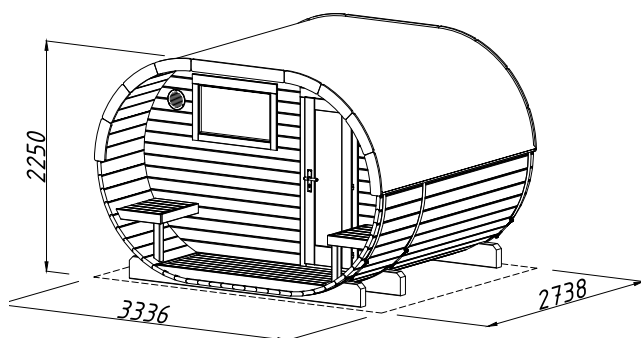

PALMAKO SAUNA ANETTE 3,0+1,5 m²

ARTICLE NUMBER: 110071

under
2,5m

MODEL SPECIFICATIONS

Length: 270 cm

Width: 328 cm

Vertical walls: 28 mm

Steam room measurements:

169x182 cm

Front room measurements:

147x182 cm

Volume: 15,0 m³

Door/window type: Garden+

Steam room door glass:

Toughened, 8 mm

Front room door glass:

Toughened, 4-6-4 mm

Window glass:

Double glass, 3-6-3 mm

Door opening measurements:

49x159, 50x161 cm

Fixed window measurements:

80x45 cm

Roof area: 12,1 m²

Roof overhang: 78 cm

Capacity: 4 people

Inside measures of heater

safety railing: 634x457 mm

334

Roofing felt (underlayer) and shingles included.

Steam room benches and heater safety railing from aspen.

Two-level steam room benches with backside.

Front room.

Window in the steam room.

Sitting benches outside.

NB! Heater is an optional extra!

42 mm

A: 220 cm
B: 225 cm

Floor grates
28 mm

OPTIONAL

HUUM Drop electric heater (stones and remote control included), Narvi NM electric heater (stones included), SBS roofing material: 2 rolls, roofing nails, additional door and window. See Optional Products p. 324-345 for details.