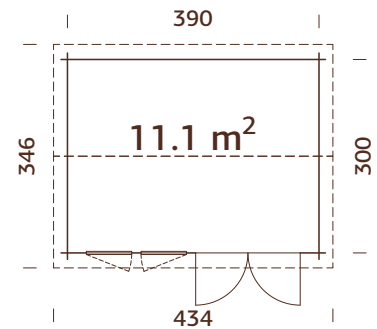

PALMAKO CABIN IRIS 11,1 m²

ARTICLE NUMBER: 102185

Double glazed.
Includes door and window bars.

MODEL SPECIFICATIONS

Log measurements:

410x320 cm

Volume: 25,3 m³

Door/window type: Garden+

Window glass:

Double glass, 3-6-3 mm

Door glass: Double toughened glass, 4-6-4 mm

Window opening measurements: 60x111 cm

Door opening measurements: 151x175 cm

Door sill: low, covered with stainless steel

Roof boards: 19 mm

Roof area: 15,1 m²

Roof gradient: 13,2°

Gross ground area: 11,7 m²

TREATMENT OPTIONS

102186
brown dip

44 mm

102188
grey dip

A: 211 cm
B: 252 cm

102187
clear white dip

Included
19 mm

OPTIONAL

Roofing felt (underlayer): 3 rolls, SBS roofing material: 3 rolls, roofing nails, rain gutters, extension, canopy roof, additional door and window. See Optional Products p. 324-345 for details.