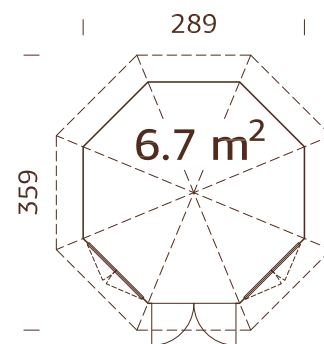

Double glazed.
Ready-made wall and roof elements.

28 mm

A: 215 cm
B: 310 cm

Included
19 mm