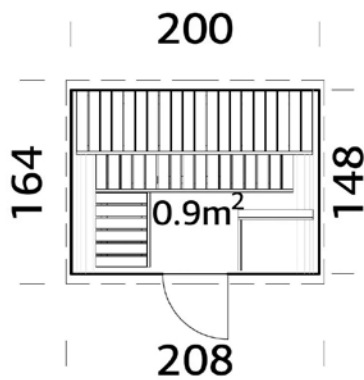

PALMAKO SAUNA ANITA 0,9 m²

ARTICLE NUMBER: 110343

under
2,5m

NEW!

MODEL SPECIFICATIONS

Diameter 200 cm

Length: 160 cm

Width: 200 cm

Vertical walls: 28 mm

Steam room measurements:

191x142 cm

Volume: 4,1 m³

Door/window type: Summer

Steam room door glass:

Toughened, 8 mm

Door opening measurements:

50x161 cm

Roof area: 5,0 m²

Capacity: 3 people

**Inside measures of heater
safety railing:** 634x457 mm

Shingles included.

Steam room benches and heater safety railing from aspen.

Two-level steam room benches with backside..

42 mm

A: 200 cm
B: 206 cm

Floor grates
28 mm

OPTIONAL

Roofing felt (underlayer): 1 roll, SBS roofing material: 1 roll, roofing nails, additional door. See Optional Products p. 324-345 for details.