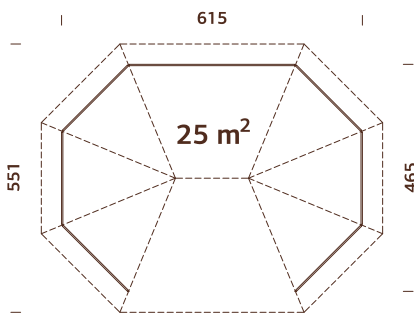

PALMAKO PAVILION BETTY 25,0 m²

ARTICLE NUMBER: 104704

Strong posts from laminated wood.