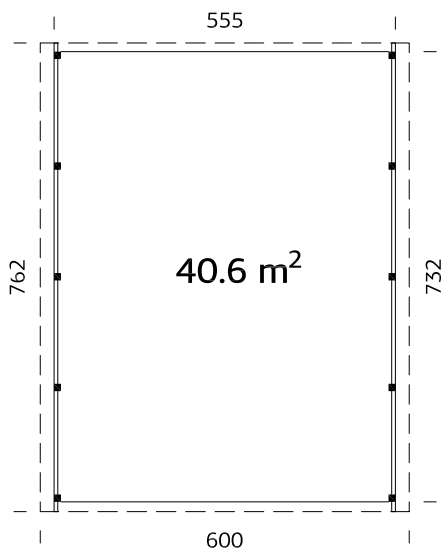

Arch from laminated wood

Strong posts from laminated wood.
Extension is an optional extra.
See Optional Products.

MODEL SPECIFICATIONS

Measurements: 555x732 cm

Volume: 103,0 m³

Roof boards: 19 mm

Roof area: 40,6 m²

Roof gradient: 1,1°

Gross ground area: 45,7 m²

OPTIONAL

Roofing felt (underlayer): 8 rolls, SBS
roofing material: 8 rolls, roofing nails,
EPDM, rain gutters, anchors, arch from
laminated wood, extension. See Optional
Products p. 324-345 for details.

TREATMENT OPTIONS

101038
brown dip

101040
grey dip

101039
clear white dip

108960
white primer

120x120 mm

A: 221 cm
B: 244 cm

-