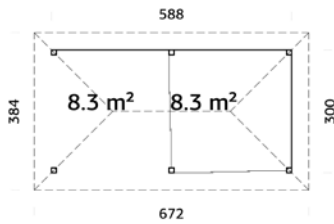

PALMAKO CONNECT BIANCA SET 205 16,6 m² SLIDE

ARTICLE NUMBER: 111469

NEW!

PALMAKO CONNECT

188-239

Sliding doors included.
Strong posts from laminated wood.
Wall components are interchangeable.

Can be built in reverse!

TREATMENT OPTIONS

111470
brown dip

111472
grey dip

111471
clear white dip

28 mm

A: 210 cm
B: 319 cm

NB! Floor is an optional extra! 28 mm

MODEL SPECIFICATIONS

See page 198.

Slide

Single glass, toughened, 4 mm

Please read more about sliding doors on pages 340-341.

Sliding door frame colour: RAL7016

OPTIONAL

Floor (outdoor/as terrace), floor (indoor), roofing felt (underlayer): 9 rolls, shingles: 14 packs, roofing nails, rain gutters. See Optional Products p. 324-345 for details.