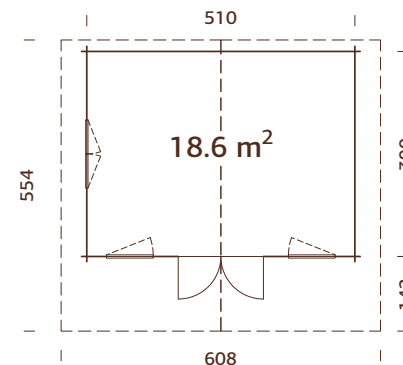

PALMAKO CABIN HELENA 18,6 m²

ARTICLE NUMBER: 102511

Double glazed.

MODEL SPECIFICATIONS

Log measurements:

530x410 cm

Volume: 47,3 m³

Door/window type: Summer

Door/window glass:

Double glass, 3-9-3 mm

Window opening

measurements: 76x92 cm,

117x92 cm

Door opening

measurements:

151x183 cm

Door sill: low, covered with stainless steel

Roof boards: 19 mm

Roof area: 34,7 m²

Roof gradient: 16,6°

Gross ground area: 19,9 m²

TREATMENT OPTIONS

102512
brown dip

70 mm

102514
grey dip

A: 216 cm
B: 290 cm

102513
clear white dip

Included
19 mm

OPTIONAL

Roofing felt (underlayer): 8 rolls, SBS roofing material: 8 rolls, shingles: 13 packs, roofing nails, rain gutters, extension, canopy roof, additional door and window.

See Optional Products p. 324-345 for details.