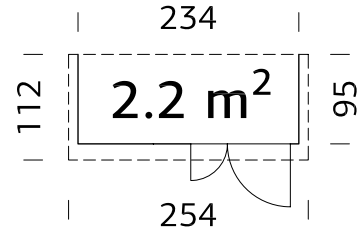

Ready-made wall elements.
Back wall is not included in the product set.