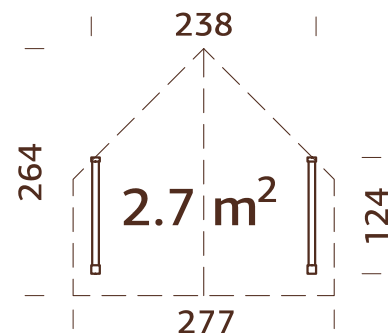

MODEL SPECIFICATIONS

Measurements: 264x277 cm

Volume: 9,6 m³

Roof boards: 19 mm

Roof area: 5,5 m²

Roof gradient: 20,0°

90x90 mm

A: 213 mm
B: 288 mm

28 mm