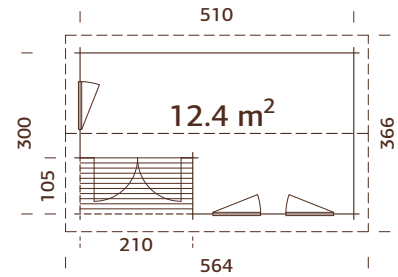

PALMAKO CABIN SUSANNA 12,4 m²

ARTICLE NUMBER: 102465

Double glazed.

Can be built in reverse!

Terrace boards are treated.

MODEL SPECIFICATIONS

Log measurements:

530x320 cm

Volume: 28,6 m³

Terrace: 210x105 cm

Door/window type:

Summer

Door/window glass:

Double glass, 3-9-3 mm

Window opening

measurements: 76x87 cm

Door opening

measurements: 151x186 cm

Door sill: low, covered with stainless steel

Roof boards: 19 mm

Roof area: 21,4 m²

Roof gradient: 18,4°

Gross ground area (terrace included): 15,3 m²

TREATMENT OPTIONS

102466
brown dip

102468
grey dip

102467
clear white dip

44 mm

A: 205 cm
B: 263 cm

Included 19 mm

OPTIONAL

Roofing felt (underlayer): 5 rolls, SBS roofing material: 5 rolls, shingles: 9 packs, roofing nails, rain gutters, additional door and window. See Optional Products p. 324-345 for details.