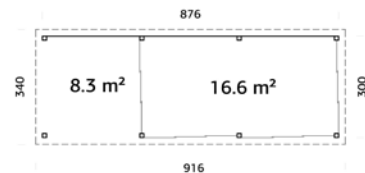

PALMAKO CONNECT LENNA SET 418 24,9 m² SLIDE

ARTICLE NUMBER: 111578

NEW!

Can be built in reverse!

Sliding doors included.
Strong posts from laminated wood.
Wall components are interchangeable.

TREATMENT OPTIONS

111579
brown dip

111581
grey dip

111580
clear white dip

28 mm

A: 210 cm
B: 245 cm

NB! Floor is an optional extra! 28 mm

Slide

Single glass, toughened, 4 mm

Please read more about sliding doors on pages 340-341.

Sliding door frame colour: RAL7016

MODEL SPECIFICATIONS

See page 221.

OPTIONAL

Floor (outdoor/as terrace), floor (indoor), roofing felt (underlayer): 9 rolls, SBS roofing material: 9 rolls, roofing nails, EPDM, rain gutters. See Optional Products p. 324-345 for details.