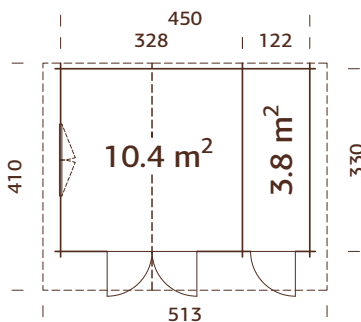

PALMAKO CABIN EMMA 14,2 m²

ARTICLE NUMBER: 102339

Can be built in reverse!