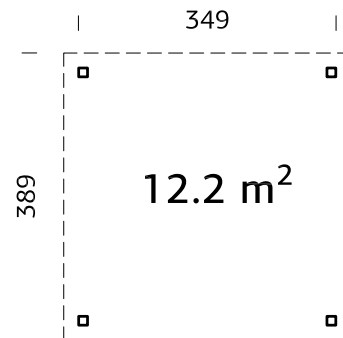

PALMAKO PAVILION LUCY 12,2 m²

ARTICLE NUMBER: 103980