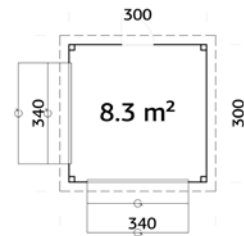

PALMAKO CONNECT LENNA KIOSK SET 305 8,3 m²

ARTICLE NUMBER: 111328

Strong posts from laminated wood.
Wall components are interchangeable.

MODEL SPECIFICATIONS

See page 220.

TREATMENT OPTIONS

111329
brown dip

111331
grey dip

111330
clear white dip

120x120 mm

A: 210 cm
B: 245 cm

NB! Floor is an optional extra! 28 mm

OPTIONAL

Floor (outdoor/as terrace), floor (indoor), roofing felt (underlayer): 2 rolls, SBS roofing material: 2 rolls, roofing nails, EPDM, rain gutters. See Optional Products p. 324-345 for details.