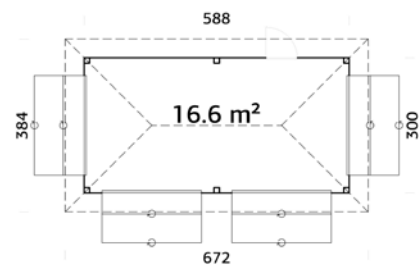

PALMAKO CONNECT BIANCA KIOSK SET 112 16,6 m²

ARTICLE NUMBER: 111445

NEW!

Strong posts from laminated wood.
Wall components are interchangeable.

TREATMENT OPTIONS

111446
brown dip

111448
grey dip

111447
clear white dip

28 mm

A: 210 cm
B: 319 cm

NB! Floor is an optional extra! 28 mm

MODEL SPECIFICATIONS

See page 198.

OPTIONAL

Floor (outdoor/as terrace), floor (indoor), roofing felt (underlayer): 9 rolls, shingles: 14 packs, roofing nails, rain gutters. See Optional Products p. 324-345 for details.

PALMAKO CONNECT
188-239