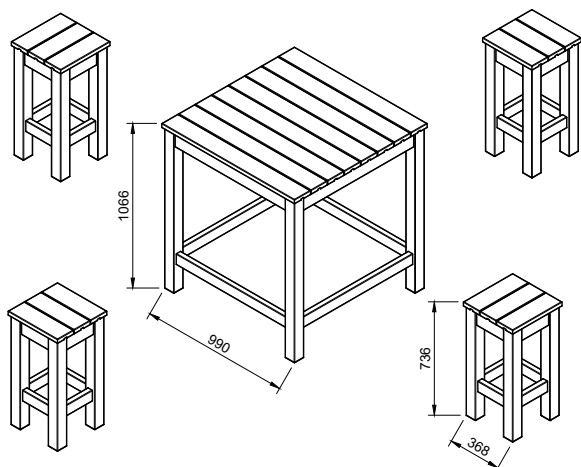

PALMAKO GARDEN FURNITURE SET ARON

NEW!

ARTICLE NUMBER: 110316

Set consists of table and four stools.

28 mm

TREATMENT

110316

brown pressure-treated

MODEL SPECIFICATIONS

Measurements: 99x99 cm (table),
37x37 cm (stools)

Height: 107 cm (table),
74 cm (stools)