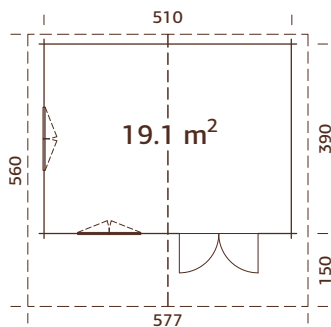

PALMAKO CABIN SALLY 19,1 m²

ARTICLE NUMBER: 102312

Double glazed.