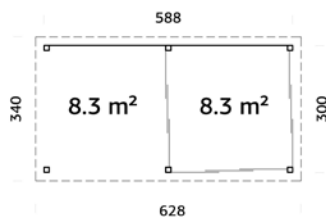

PALMAKO CONNECT LENNA SET 406 16,6 m² SLIDE

ARTICLE NUMBER: 111409

NEW!

Sliding doors included.
Strong posts from laminated wood.
Wall components are interchangeable.