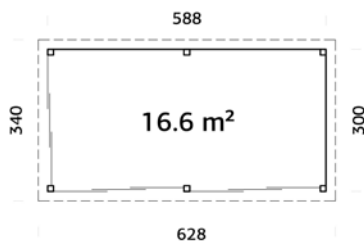

PALMAKO CONNECT LENNA SET 402 16,6 m² SLIDE

ARTICLE NUMBER: 111371

NEW!

Sliding doors included.
Strong posts from laminated wood.
Wall components are interchangeable.

Can be built in reverse!

TREATMENT OPTIONS

111372
brown dip

111374
grey dip

111373
clear white dip

28 mm

A: 210 cm
B: 245 cm

NB! Floor is an optional extra! 28 mm

MODEL SPECIFICATIONS

See page 220.

Slide

Single glass, toughened, 4 mm

Please read more about sliding doors on pages 340-341.

Sliding door frame colour: RAL7016

OPTIONAL

Floor (outdoor/as terrace), floor (indoor), roofing felt (underlayer): 4 rolls, SBS roofing material: 4 rolls, roofing nails, EPDM, rain gutters. See Optional Products p. 324-345 for details.