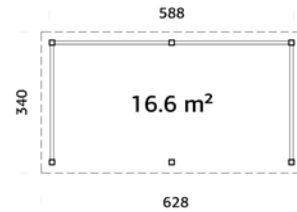

PALMAKO CONNECT LENNA SET 307 16,6 m²

ARTICLE NUMBER: 111336

NEW!

Strong posts from laminated wood.

TREATMENT OPTIONS

111337 brown dip   **111339** grey dip   **111338** clear white dip

120x120 mm

A: 210 cm
B: 245 cm

NB! Floor is an optional extra! 28 mm

MODEL SPECIFICATIONS

See page 220.

OPTIONAL

Floor (outdoor/as terrace), floor (indoor), roofing felt (underlayer): 4 rolls, SBS roofing material: 4 rolls, roofing nails, EPDM, rain gutters. See Optional Products p. 324-345 for details.