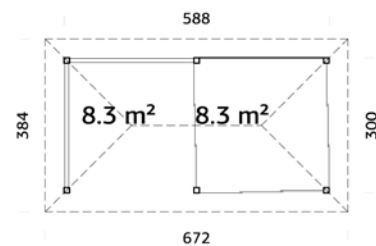

PALMAKO CONNECT BIANCA SET 204 16,6 m² SLIDE

ARTICLE NUMBER: 111465

NEW!

Sliding doors included.
Strong posts from laminated wood.
Wall components are interchangeable.

Can be built in reverse!

Slide
Single glass, toughened, 4 mm
Please read more about sliding doors on pages 340-341.
Sliding door frame colour: RAL7016

MODEL SPECIFICATIONS

See page 198.

OPTIONAL

Floor (outdoor/as terrace), floor (indoor), roofing felt (underlayer): 9 rolls, shingles: 14 packs, roofing nails, rain gutters. See Optional Products p. 324-345 for details.

TREATMENT OPTIONS

111466
brown dip

111468
grey dip

111467
clear white dip

28 mm

A: 210 cm
B: 319 cm

NB! Floor is an optional extra! 28 mm