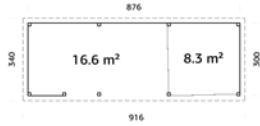

PALMAKO CONNECT LENNA SET 415 24,9 m² SLIDE

ARTICLE NUMBER: 111566

Sliding doors included.

Strong posts from laminated wood.

Wall components are interchangeable.

Open wall solution.

TREATMENT OPTIONS

111567
brown dip

28 mm

111569
grey dip

A: 210 cm
B: 245 cm

111568
clear white dip

NB! Floor is an optional extra! 28 mm