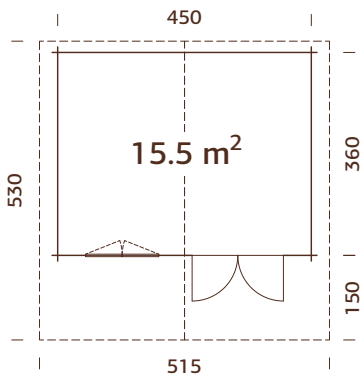

PALMAKO CABIN SALLY 15,5 m²

ARTICLE NUMBER: 102274

Double glazed.