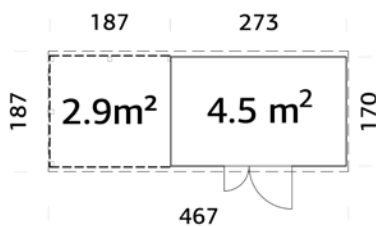

PALMAKO SHED LEIF 4,5+2,9 m²

ARTICLE NUMBER: 111018

under
2,5m

NEW!

Ready made wall elements.

Can be built in reverse!

TREATMENT OPTIONS

111020
brown dip

111021
grey dip

111019
clear white dip

16+32 mm

A: 188 cm
B: 228 cm

Included
16 mm

MODEL SPECIFICATIONS

Wall measurements:

460x170 cm

Volume: 8,8+6,2 m³

Door opening

measurements: 102x182 cm

Roof boards: 16 mm

Roof area: 8,7 m²

Roof gradient: 12,0°

Gross ground area: 7,8 m²

OPTIONAL

Roofing felt (underlayer): 2 rolls, SBS roofing material: 2 rolls, roofing nails.

See Optional Products p. 324-345 for details.