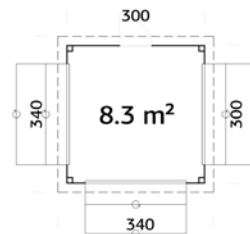

PALMAKO CONNECT LENNA KIOSK SET 306 8,3 m²

ARTICLE NUMBER: 111332

Strong posts from laminated wood.
Wall components are interchangeable.

MODEL SPECIFICATIONS

See page 220.

TREATMENT OPTIONS

111333
brown dip

111335
grey dip

111334
clear white dip

28 mm

A: 210 cm
B: 245 cm

NB! Floor is an optional extra! 28 mm

OPTIONAL

Floor (outdoor/as terrace), floor (indoor), roofing felt (underlayer): 2 rolls, SBS roofing material: 2 rolls, roofing nails, EPDM, rain gutters. See Optional Products p. 324-345 for details.