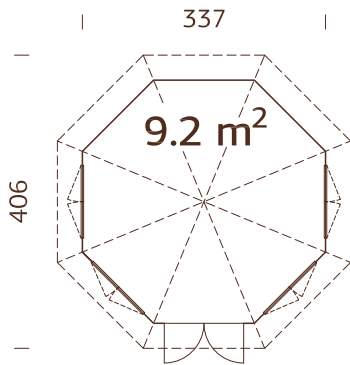

PALMAKO PAVILION VERONICA 4 9,2 m²

ARTICLE NUMBER: 107374

Double glazed.
Ready-made wall and roof elements.

34 mm

A: 222 cm
B: 326 cm

Included
19 mm

MODEL SPECIFICATIONS

Diameter: 337 cm

Volume: 23,4 m³

Door/window type:

Garden+

Window glass: Double glass,
3-6-3 mm

Door glass: Double
toughened glass, 4-6-4 mm

**Window opening
measurements:** 90x123 cm

**Door opening
measurements:**

120x181 cm

Door sill: low,
covered with stainless steel

Roof boards: 16 mm

Roof area: 15,3 m²

Roof gradient: 32,0°

Gross ground area: 9,4 m²

OPTIONAL

Shingles: 9 packs, roofing nails,
additional door and window.
See Optional Products p. 324-345
for details.