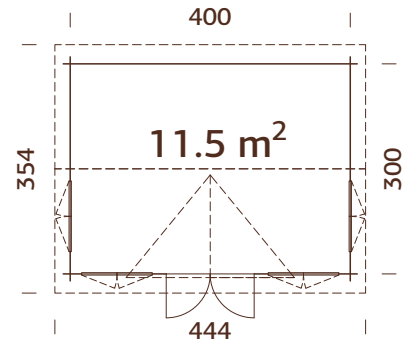

PALMAKO CABIN CLAUDIA 11,5 m²

ARTICLE NUMBER: 102519

MODEL SPECIFICATIONS

Log measurements:

420x320 cm

Volume: 32,9 m³

Door/window type: Garden

Window glass:

Real glass, 4 mm

Door glass: Toughened glass, 4 mm

Window opening measurements: 90x123 cm

Door opening measurements: 114x186 cm

Door sill: low, covered with stainless steel

Roof boards: 19 mm

Roof area: 21,0 m²

Roof gradient: 35,2°

Gross ground area: 12,0 m²

TREATMENT OPTIONS

102520
brown dip

34 mm

102522
grey dip

A: 234 cm
B: 347 cm

102521
clear white dip

Included
19 mm

OPTIONAL

Roofing felt (underlayer): 3 rolls, SBS roofing material: 3 rolls, shingles: 9 packs, roofing nails, rain gutters, extension, canopy roof, additional door and window. See Optional Products p. 324-345 for details.