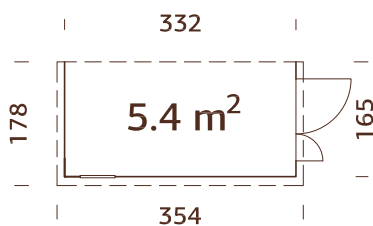

PALMAKO SHED MIA 5,4 m²

ARTICLE NUMBER: 101184

under
2,5m

Door can be placed on opposite side.

Ready-made wall elements.

One side wall is not included in the product set.

TREATMENT OPTIONS

101185
brown dip

101187
grey dip

101186
clear white dip

16x32 mm

A: 173 cm
B: 210 cm

Included
16 mm

MODEL SPECIFICATIONS

Wall measurements:

333x165 cm

Volume: 9,6 m³

Door/window glass:

Acrylglas

Fixed window,

measurements: 41x46 cm

Door opening

measurements: 103x166 cm

Roof boards: 16 mm

Roof area: 6,3 m²

Roof gradient: 12,0°

Gross ground area: 5,5 m²

OPTIONAL

Roofing felt (underlayer): 1 roll, SBS roofing material: 1 roll, roofing nails.

See Optional Products p. 324-345 for details.