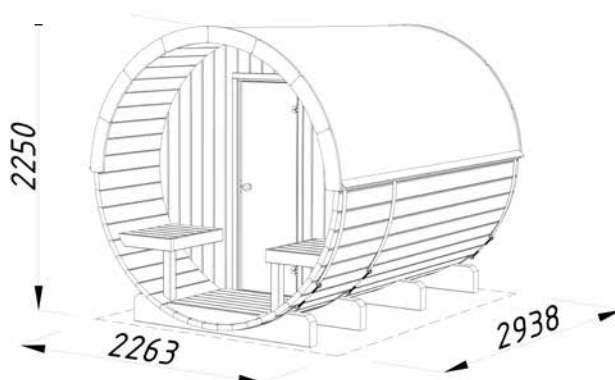

under  
2,5m**MODEL SPECIFICATIONS****Diameter:** 220 cm**Length:** 250 cm**Width:** 220 cm**Vertical walls:** 28 mm**Steam room measurements:**

211x162 cm

**Volume:** 8,4 m<sup>3</sup>**Door/window type:** Summer**Steam room door glass:**