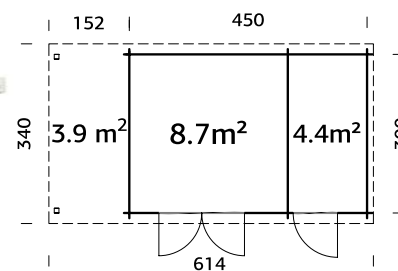

PALMAKO CABIN ELLA 13,1+3,9 m²

ARTICLE NUMBER: 108222

under
2,5m

Can be built in reverse!

MODEL SPECIFICATIONS

Log measurements:

610x320 cm

Volume: 26,8+8,0 m³

Door/window type: Garden

Door glass: Toughened glass, 4 mm

Door opening

measurements: 73x175, 151x175 cm

Door sill: low, covered with stainless steel

Roof boards: 19 mm

Roof area: 20,9 m²

Roof gradient: 2,2°

Gross ground area: 17,8 m²

OPTIONAL

Floor, roofing felt (underlayer): 5 rolls, SBS roofing material: 5 rolls, roofing nails, EPDM, rain gutters, additional door. See Optional Products p. 324-345 for details.

TREATMENT OPTIONS

108223
brown dip

108224
grey dip

108225
clear white dip

28 mm

A: 199 cm
B: 214 cm

NB! Floor is an optional extra! 19 mm