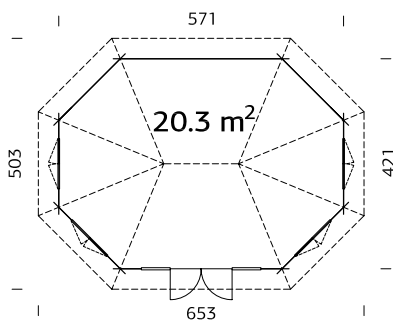

PALMAKO PAVILION HANNA 20,3 m²

ARTICLE NUMBER: 106189

Double glazed.
Ready-made roof elements.

TREATMENT OPTIONS

MODEL SPECIFICATIONS

Diameter: 421/571 cm

Volume: 53,5 m³

Door/window type:

Garden+

Window glass: Double glass,
3-6-3 mm

Door glass: Double
toughened glass, 4-6-4 mm

**Window opening
measurements:** 90x123 cm

**Door opening
measurements:** 120x183 cm

Door sill: low,
covered with stainless steel

Roof boards: 16 mm

Roof area: 32,6 m²

Roof gradient: 32,0°

Gross ground area: 21,0 m²

OPTIONAL

Shingles: 16 packs, roofing nails, additional door and window.
See Optional Products p. 324-345 for details.