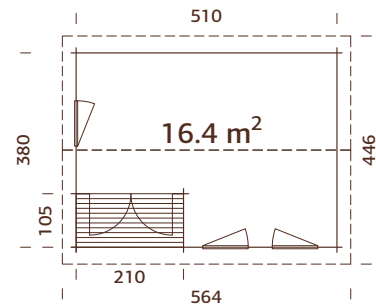

PALMAKO CABIN SUSANNA 16,4 m²

ARTICLE NUMBER: 102469

Double glazed.

Can be built in reverse!

Terrace boards are treated.

MODEL SPECIFICATIONS

Log measurements:

530x400 cm

Volume: 37,2 m³

Terrace: 210x105 cm

Door/window type:

Summer

Door/window glass:

Double glass, 3-9-3 mm

Window opening

measurements: 76x87 cm

Door opening

measurements: 151x186 cm

Door sill: low, covered with stainless steel

Roof boards: 19 mm

Roof area: 26,1 m²

Roof gradient: 18,5°

Gross ground area (terrace included): 19,4 m²

TREATMENT OPTIONS

102470
brown dip

102472
grey dip

102471
clear white dip

44 mm

A: 205 cm
B: 278 cm

Included 19 mm

OPTIONAL

Roofing felt (underlayer): 6 rolls, SBS roofing material: 6 rolls, shingles: 10 packs, roofing nails, rain gutters, additional door and window. See Optional Products p. 324-345 for details.