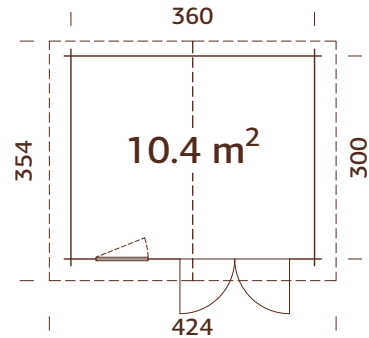

PALMAKO CABIN KLARA 10,4 m²

ARTICLE NUMBER: 101990

under
2,5m

TREATMENT OPTIONS

101991
brown dip

101993
grey dip

101992
clear white dip

28 mm

A: 194 cm
B: 247 cm

NB! Floor is an optional extra! 19 mm

MODEL SPECIFICATIONS

Log measurements:

380x320 cm

Volume: 22,9 m³

Door/window type: Garden

Door/window glass:

Real glass, 4 mm

Window opening

measurements: 66x89 cm

Door opening

measurements: 139x175 cm

Door sill: low,

covered with stainless steel

Roof boards: 16 mm

Roof area: 15,4 m²

Roof gradient: 16,1°

Gross ground area: 10,8 m²

OPTIONAL

Floor, roofing felt (underlayer): 3 rolls, SBS roofing material: 3 rolls, shingles: 6 packs, roofing nails, rain gutters, extension, canopy roof, additional door and window. See Optional Products p. 324-345 for details.

PALMAKO GABLE
ROOF CABINS
42-73