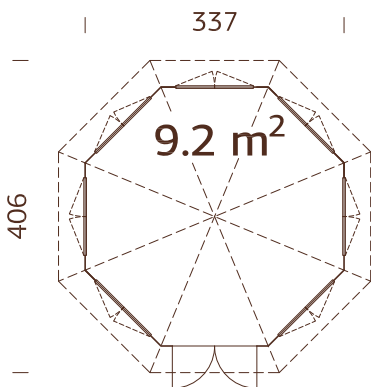

PALMAKO PAVILION VERONICA 7 9,2 m²

ARTICLE NUMBER: 107373

Double glazed.
Ready-made wall and roof elements.

34 mm

A: 222 cm
B: 326 cm

Included
19 mm

MODEL SPECIFICATIONS

Diameter: 337 cm

Volume: 23,4 m³

Door/window type:

Garden+

Window glass: Double glass,
3-6-3 mm

Door glass: Double
toughened glass, 4-6-4 mm

**Window opening
measurements:** 90x123 cm

**Door opening
measurements:**

120x181 cm

Door sill: low,
covered with stainless steel

Roof boards: 16 mm

Roof area: 15,3 m²

Roof gradient: 32,0°

Gross ground area: 9,4 m²

OPTIONAL

Shingles: 9 packs, roofing nails,
additional door. See Optional
Products p. 324-345 for details.