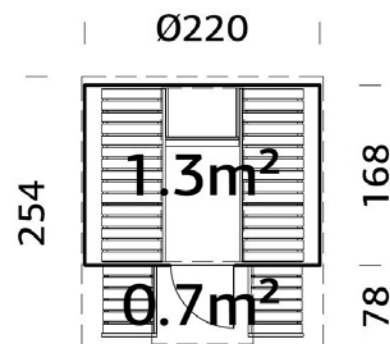

PALMAKO SAUNA ANITA 1,3+0,7 m²

ARTICLE NUMBER: 110070

under
2,5m

MODEL SPECIFICATIONS

Diameter: 220 cm

Length: 250 cm

Width: 220 cm

Vertical walls: 28 mm

Steam room measurements:

211x162 cm

Volume: 8,4 m³

Door/window type: Summer

Steam room door glass:

Toughened, 8 mm

Door opening measurements:

50x161 cm

Roof area: 8,6 m²

Roof overhang: 78 cm

Capacity: 4 people

Inside measures of heater

safety railing: 634x457 mm

Shingles included.

Steam room benches and heater safety railing from aspen.

Sitting benches outside.

NB! Heater is an optional extra!

OPTIONAL

HUUM Drop electric heater (stones and remote control included), Narvi NM electric heater (stones included), roofing felt (underlayer) 2 rolls, SBS roofing material: 2 rolls, roofing nails, additional door. See Optional Products p. 324-345 for details.

42 mm

A: 220 cm
B: 225 cm

Floor grates
28 mm