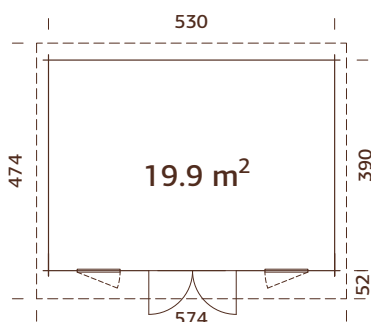

PALMAKO CABIN BRET 19,9 m²

ARTICLE NUMBER: 109163

Double glazed.

TREATMENT OPTIONS

109165
brown dip

109166
grey dip

109164
clear white dip

44 mm

A: 227 cm
B: 254 cm

Included
19 mm

MODEL SPECIFICATIONS

Log measurements:

550x410 cm

Volume: 46,8 m³

Door/window type: Garden+

Door/window glass: Double toughened glass, 4-6-4 mm

Window opening

measurements: 66x167 cm

Door opening

measurements: 151x186 cm

Door sill: low, covered with stainless steel

Roof boards: 19 mm

Roof area: 26,3 m²

Roof gradient: 2,4°

Gross ground area: 20,7 m²

OPTIONAL

Roofing felt (underlayer): 6 rolls, SBS roofing material: 6 rolls, roofing nails, EPDM, rain gutters, extension, canopy roof, additional door and window. See Optional Products p. 324-345 for details.