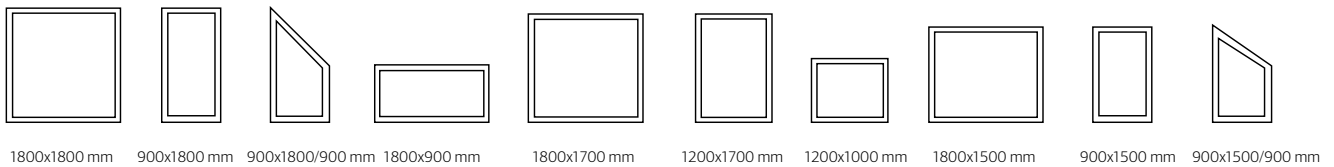

CREATE YOUR OWN GARDEN STORY WITH PALMAKO FENCE PANELS

If your garden misses elegant and airy fence panels, be ready to meet our Fence panels selection. Surrounding your city garden or terrace with fence panels is so easy and refreshing way to give your favourite place to be a unique and modern look.

We have nine different designs within our fence panels collection so you can pick your favourite or why not to combine different designs according your needs. All our fence panels have 33x57 mm or 32x40 mm frame which makes them easily manageable and show your garden has been nicely taken care of. Please get familiar with designs as follows:

	Line Horizontal with gaps.		Marit Horizontal with gaps and two vertical rails. Vertical trellis with three crosses.
	Nina Horizontal with gaps.		Karina Vertical with rail in the middle. Vertical trellis with three crosses.
	Reena Vertical with rail in the middle. Horizontal trellis.		Janet Vertical boards with 6 mm bright toughened glass.
	Elke Vertical with rail in the middle. Vertical trellis.		Birgit 6 mm bright toughened glass in a solid wood frame.
	Helis Horizontal with gaps and two vertical rails. Vertical trellis with one cross.		

Depending on model, one can choose between ten dimensions:

And depending on model one can choose between different treatments which suits the best into the garden interior: