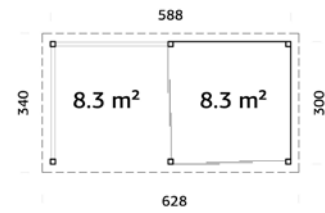

PALMAKO CONNECT LENNA SET 403 16,6 m² SLIDE

ARTICLE NUMBER: 111375

NEW!

Sliding doors included.
Strong posts from laminated wood.
Wall components are interchangeable.

TREATMENT OPTIONS

111376
brown dip

111378
grey dip

111377
clear white dip

28 mm

A: 210 cm
B: 245 cm

NB! Floor is an optional extra! 28 mm

MODEL SPECIFICATIONS

See page 220.

Slide

Single glass, toughened, 4 mm

Please read more about sliding doors on pages 340-341.

Sliding door frame colour: RAL7016

OPTIONAL

Floor (outdoor/as terrace), floor (indoor), roofing felt (underlayer): 4 rolls, SBS roofing material: 4 rolls, roofing nails, EPDM, rain gutters. See Optional Products p. 324-345 for details.