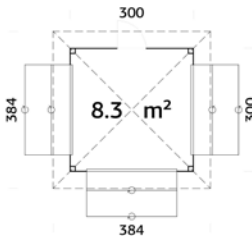

NEW!

TREATMENT OPTIONS

111430
brown dip

111432
grey dip

111431
clear white dip

28 mm

A: 210 cm
B: 319 cm

NB! Floor is an optional extra! 28 mm