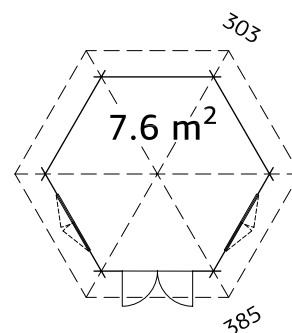

Ready-made roof elements.

TREATMENT OPTIONS