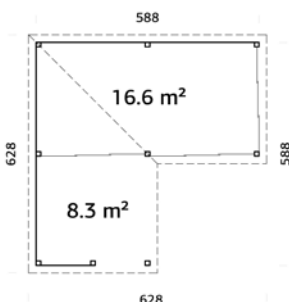

PALMAKO CONNECT LENNA SET 423 24,9 m² SLIDE

ARTICLE NUMBER: 111598

NEW!

Sliding doors included.
Strong posts from laminated wood.
Wall components are interchangeable.
Open wall solution.

TREATMENT OPTIONS

111599
brown dip

111601
grey dip

111600
clear white dip

28 mm

A: 210 cm
B: 245 cm

NB! Floor is an optional extra! 28 mm

MODEL SPECIFICATIONS

See page 221.

Slide

Single glass, toughened, 4 mm

Please read more about sliding doors on pages 340-341.

Sliding door frame colour: RAL7016

OPTIONAL

Floor (outdoor/as terrace), floor (indoor), roofing felt (underlayer): 9 rolls, SBS roofing material: 9 rolls, roofing nails, EPDM, rain gutters. See Optional Products p. 324-345 for details.