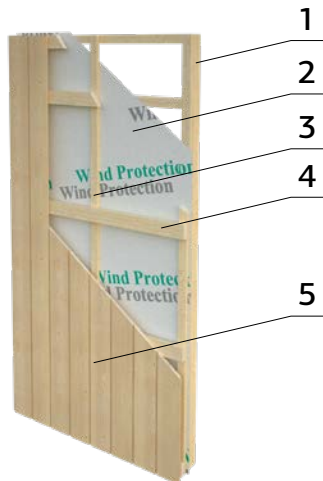

PRE-FABRICATED PALMAKO NORDIC+ HOUSES WITH ELEMENT THICKNESS OF 160 MM

These Scandinavian-style houses are suitable for any garden that lacks strong, weather-resistant buildings where you can be with your family and friends. Feel free to take your time and delve into the following pages of our best choice of modern, pre-fabricated Nordic+ houses.

Ready-made wall elements are covered with wind-protection plastic inside, making these houses extremely weatherproof, especially rain and wind-resistant. It is comfortable to be in a building when it is warm - we have thought about it and given you an opportunity for 95 mm insulation. You can insulate walls, floors and ceilings. For better house ventilation we have added ventilation battens under the cladding. All the houses have double thermo glazing and outwards-opening windows. These models have 40 mm EPS (expanded polystyrene) insulated doors.