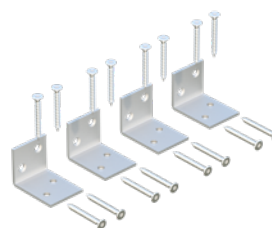

**L-type fastening brackets
(set 4 pcs) white**
Art. No.: 108423