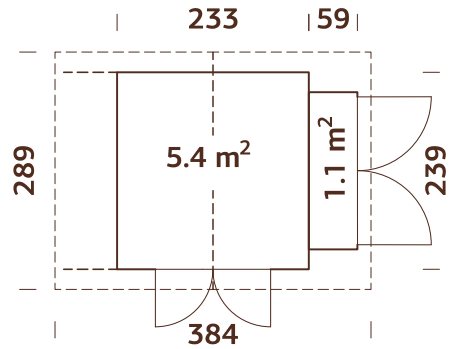

PALMAKO SHED MARCUS 6,5 m²

ARTICLE NUMBER: 107218

under
2,5m

Ready-made wall elements.

MODEL SPECIFICATIONS

Wall measurements:

233x239 cm

Volume: 13,5 m³

Door/window glass:

Acrylglas

Door opening

measurements:

135x183, 181x152 cm

Roof boards: 16 mm

Roof area: 11,2 m²

Roof gradient: 21,0°

Gross ground area: 7,0 m²

TREATMENT OPTIONS

107216
brown dip

107217
grey dip

107219
clear white dip

16+32 mm

A: 188 cm
B: 240 cm

Included
16 mm

OPTIONAL

Roofing felt (underlayer): 2 rolls, SBS roofing material: 2 rolls, shingles: 5 packs, roofing nails.

See Optional Products p. 324-345 for details.