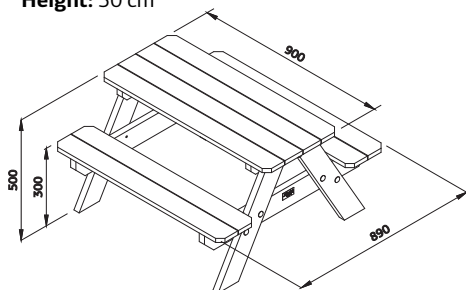

MODEL SPECIFICATIONS

Length: 90 cm

Width: 89 cm

Height: 50 cm

50 cm

3-14 years
max 50 kg

Boards

100779
primer + white painted 2 layers (RAL 9016)