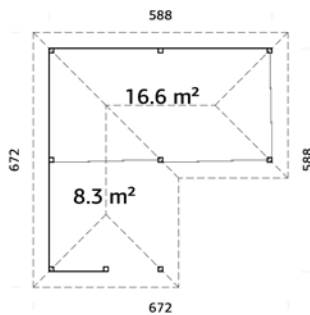

PALMAKO CONNECT BIANCA SET 223 24,9 m² SLIDE

ARTICLE NUMBER: 111534

NEW!

Sliding doors included.
Strong posts from laminated wood.
Wall components are interchangeable.
Open wall solution.

Can be built in reverse!

TREATMENT OPTIONS

111535
brown dip

111537
grey dip

111536
clear white dip

28 mm

A: 210 cm
B: 319 cm

NB! Floor is an optional extra! 28 mm

MODEL SPECIFICATIONS

See page 199.

Slide

Single glass, toughened, 4 mm

Please read more about sliding doors on pages 340-341.

Sliding door frame colour: RAL7016

OPTIONAL

Floor (outdoor/as terrace), floor (indoor), roofing felt (underlayer): 11 rolls, shingles: 18 packs, roofing nails, rain gutters. See Optional Products p. 324-345 for details.