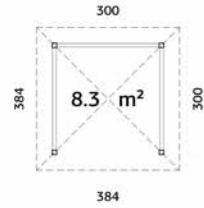

PALMAKO CONNECT BIANCA SET 101 8,3 m²

ARTICLE NUMBER: 110144

NEW!

Strong posts from laminated wood.

MODEL SPECIFICATIONS

See page 198.

OPTIONAL

Floor (outdoor/as terrace), floor (indoor), roofing felt (underlayer): 6 rolls, shingles: 9 packs, roofing nails, rain gutters. See Optional Products p. 324-345 for details.

TREATMENT OPTIONS

- **110146** brown dip
- **110147** grey dip
- **110145** clear white dip

120x120 mm

A: 210 cm
B: 319 cm

NB! Floor is an optional extra! 28 mm

PALMAKO CONNECT BIANCA SET 107 16,6 m²

ARTICLE NUMBER: 111449

NEW!

Strong posts from laminated wood.

MODEL SPECIFICATIONS

See page 198.

OPTIONAL

Floor (outdoor/as terrace), floor (indoor), roofing felt (underlayer): 9 rolls, shingles: 14 packs, roofing nails, rain gutters. See Optional Products p. 324-345 for details.

TREATMENT OPTIONS

- **111450** brown dip
- **111452** grey dip
- **111451** clear white dip

120x120 mm

A: 210 cm
B: 319 cm

NB! Floor is an optional extra! 28 mm

PALMAKO CONNECT BIANCA SET 108 16,6 m²

ARTICLE NUMBER: 110200

NEW!

Strong posts from laminated wood.
Wall components are interchangeable.

MODEL SPECIFICATIONS

See page 198.

OPTIONAL

Floor (outdoor/as terrace), floor (indoor), roofing felt (underlayer): 9 rolls, shingles: 14 packs, roofing nails, rain gutters. See Optional Products p. 324-345 for details.

TREATMENT OPTIONS

- **110202** brown dip
- **110203** grey dip
- **110201** clear white dip

28 mm

A: 210 cm
B: 319 cm

NB! Floor is an optional extra! 28 mm