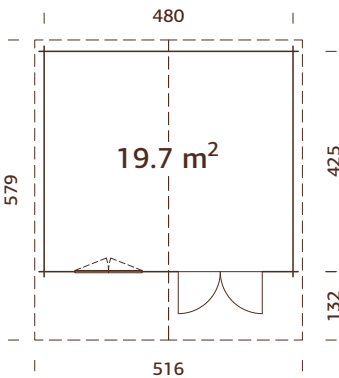

PALMAKO CABIN BRITTA 19,7 m²

ARTICLE NUMBER: 102262

TREATMENT OPTIONS

102263
brown dip

102265
grey dip

102264
clear white dip

40 mm

A: 205 cm
B: 270 cm

NB! Floor is an optional extra! 19 mm

MODEL SPECIFICATIONS

Log measurements:

500x445 cm

Volume: 46,6 m³

Door/window type: Garden

Door/window glass:

Real glass, 4 mm

Window opening

measurements: 119x89 cm

Door opening

measurements: 151x186 cm

Door sill: low,

covered with stainless steel

Roof boards: 19 mm

Roof area: 30,7 m²

Roof gradient: 14,7°

Gross ground area: 20,4 m²

OPTIONAL

Floor, roofing felt (underlayer): 7 rolls, SBS roofing material: 7 rolls, shingles: 12 packs, roofing nails, rain gutters, extension, canopy roof, additional door and window.

See Optional Products p. 324-345 for details.

PALMAKO GABLE
ROOF CABINS

42-73