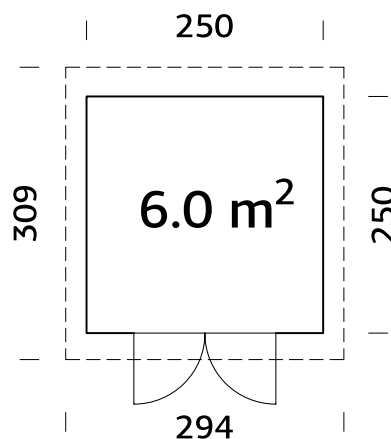

PALMAKO CABIN LARA 6,0 m²

ARTICLE NUMBER: 101430

under 2,5m

MODEL SPECIFICATIONS

Wall measurements:

250x250 cm

Volume: 12,8 m³

Door/window type: Garden

Door/window glass:

Real glass, 4 mm

Door opening

measurements: 140x180 cm

Door sill: low, covered with stainless steel

Roof boards: 16 mm

Roof area: 9,0 m²

Roof gradient: 1,0°

Gross ground area: 6,3 m²

Modern corner connection.
Matt door glass.

OPTIONAL

Floor, roofing felt (underlayer): 2 rolls, SBS roofing material: 2 rolls, roofing nails, EPDM, rain gutters, canopy roof, additional door and window. See Optional Products p. 324-345 for details.

28 mm

A: 197 cm
B: 221 cm

NB! Floor is an optional extra! 19 mm