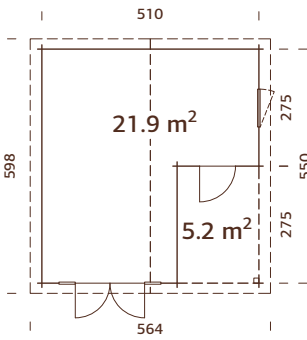

PALMAKO CABIN IRENE 21,9+5,2 m²

ARTICLE NUMBER: 102490

Double glazed.
Can be built in reverse!
Strong purlins from laminated wood.