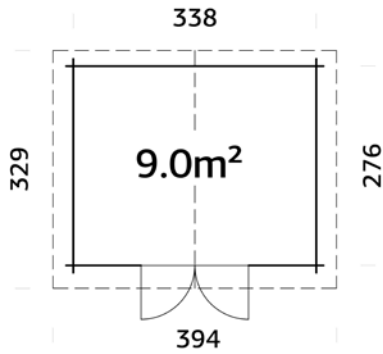

PALMAKO CABIN ALICE 9,0 m²

ARTICLE NUMBER: 111246

under
2,5m

NEW!

TREATMENT

111246
brown pressure-treated

28 mm

A: 188 cm
B: 215 cm

NB! Floor is an optional extra! 19 mm

MODEL SPECIFICATIONS

Log measurements:

358x296 cm

Volume: 18,0 m³

Door/window type: Garden

Door glass: Real glass, 4 mm

Door opening

measurements: 139x175 cm

Door sill: low, covered with

stainless steel

Roof boards: 16 mm

Roof area: 12,0 m²

Roof gradient: 5,0°

Gross ground area: 9,3 m²

OPTIONAL

Floor, roofing felt (underlayer): 2 rolls, SBS roofing material: 2 rolls, roofing nails, EPDM, rain gutters, extension, canopy roof, additional door. See Optional Products p. 324-345 for details.