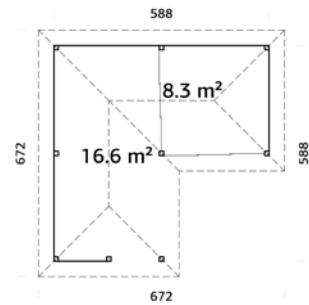

PALMAKO CONNECT BIANCA SET 209 24,9 m² SLIDE

ARTICLE NUMBER: 111485

NEW!

Can be built in reverse!

Slide

Single glass, toughened, 4 mm

MODEL SPECIFICATIONS

See page 199.

Please read more about sliding doors on pages 340-341.

Sliding door frame colour: RAL7016

OPTIONAL

Floor (outdoor/as terrace), floor (indoor), roofing felt (underlayer): 11 rolls, shingles: 18 packs, roofing nails, rain gutters. See Optional Products p. 324-345 for details.

Sliding doors included.

Strong posts from laminated wood.

Wall components are interchangeable.

Open wall solution.

TREATMENT OPTIONS

111486
brown dip

111488
grey dip

111487
clear white dip

28 mm

A: 210 cm
B: 319 cm

NB! Floor is an optional extra! 28 mm