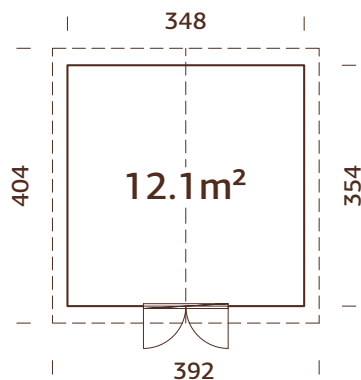

PALMAKO SHED LUCAS 12,1 m²

ARTICLE NUMBER: 108618

MODEL SPECIFICATIONS

Wall measurements:

348x354 cm

Volume: 26,7 m³

Door/window type: Summer

Door/window glass:

Real glass, 4 mm

Door opening

measurements: 117x191 cm

Roof boards: 16 mm

Roof area: 16,7 m²

Roof gradient: 21,0°

Gross ground area: 12,3 m²

Ready-made wall elements.

16+32 mm

A: 188 cm
B: 259 cm

Included
16 mm

OPTIONAL

Roofing felt (underlayer): 3 rolls, SBS roofing material: 3 rolls, shingles: 7 packs, roofing nails, rain gutters, additional door. See Optional Products p. 324-345 for details.