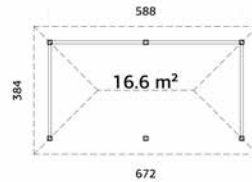

TREATMENT OPTIONS

- **111450** brown dip
- **111452** grey dip
- **111451** clear white dip

120x120 mm

A: 210 cm
B: 319 cm

NB! Floor is an optional extra! 28 mm