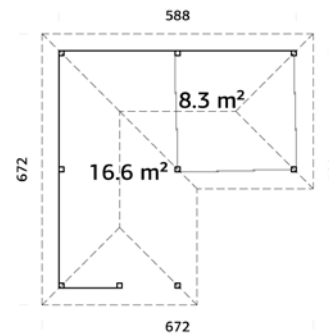

PALMAKO CONNECT BIANCA SET 210 24,9 m² SLIDE

ARTICLE NUMBER: 111489

NEW!

Can be built in reverse!

Slide

Single glass, toughened, 4 mm

MODEL SPECIFICATIONS

See page 199.

Please read more about sliding doors on pages 340-341.

Sliding door frame colour: RAL7016

OPTIONAL

Floor (outdoor/as terrace), floor (indoor), roofing felt (underlayer): 11 rolls, shingles: 18 packs, roofing nails, rain gutters. See Optional Products p. 324-345 for details.

Sliding doors included.

Strong posts from laminated wood.

Wall components are interchangeable.

Open wall solution.

TREATMENT OPTIONS

111490
brown dip

111492
grey dip

111491
clear white dip

28 mm

A: 210 cm
B: 319 cm

NB! Floor is an optional extra! 28 mm