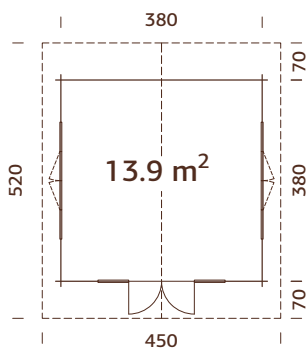

PALMAKO CABIN IRENE 13,9 m²

ARTICLE NUMBER: 102331

Includes polycarbonate sheets.