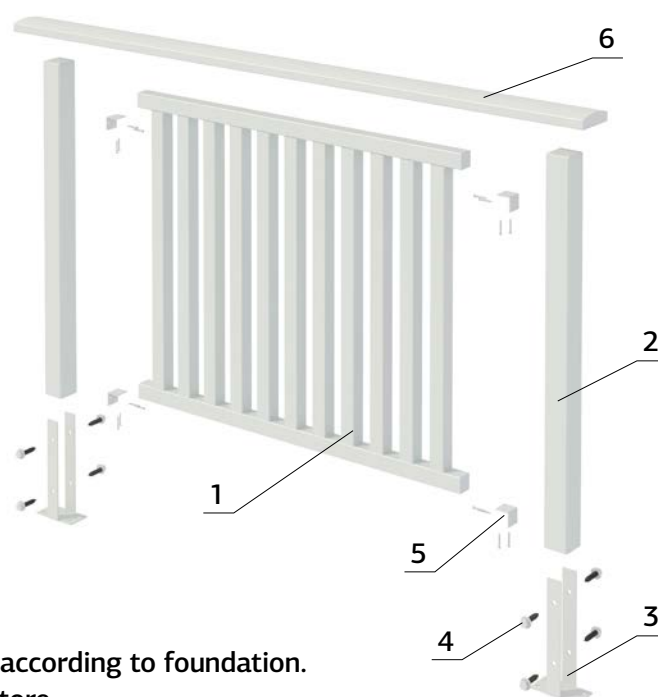

Fixings to the ground should be done properly according to foundation.
Please get appropriate fixing items from DIY-store.