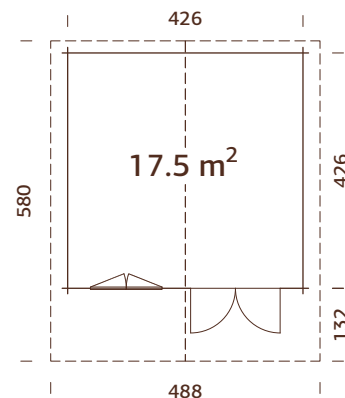

PALMAKO CABIN BRITTA 17,5 m²

ARTICLE NUMBER: 102252

MODEL SPECIFICATIONS

Log measurements:

446x446 cm

Volume: 41,4 m³

Door/window type: Garden

Door/window glass:

Real glass, 4 mm

Window opening

measurements: 119x89 cm

Door opening

measurements: 151x186 cm

Door sill: low, covered with stainless steel

Roof boards: 19 mm

Roof area: 29,3 m²

Roof gradient: 16,5°

Gross ground area: 18,1 m²

OPTIONAL

Floor, roofing felt (underlayer): 7 rolls, SBS roofing material: 7 rolls, shingles: 11 packs, roofing nails, rain gutters, extension, canopy roof, additional door and window. See Optional Products p. 324-345 for details.

TREATMENT OPTIONS

102253
brown dip

40 mm

102255
grey dip

A: 205 cm
B: 270 cm

102254
clear white dip

NB! Floor is an optional extra! 19 mm