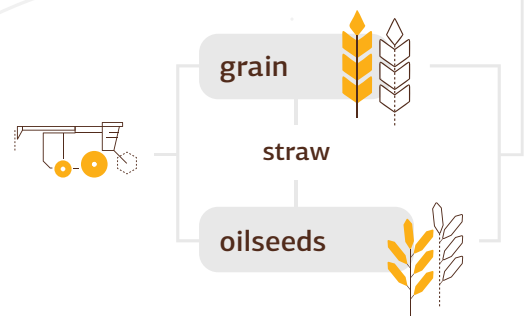

Timber value-added chain