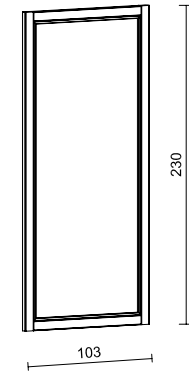

TREATMENT OPTIONS

102837
brown dip

102839
grey dip

102838
clear white dip

109027
white primer

102841
brown dip

102843
grey dip

102842
clear white dip

109037
white primer