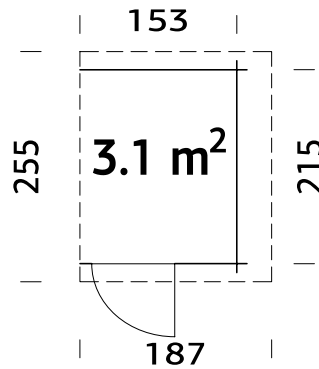

EXTENSION 3,1 m²

ARTICLE NUMBER: 102801

MODEL SPECIFICATIONS

Log measurements:

163x235 cm

Volume: 5,5 m³

Door/window type: Garden

Door opening measurements: 73x141 cm

Door sill: low, covered with stainless steel

Roof boards: 19 mm

Roof area: 4,9 m²

Roof gradient: 11,0°

28 mm

A: 160 cm

B: 183 cm

Included

19 mm

OPTIONAL

Roofing felt (underlayer):
1 roll, SBS roofing material:
1 roll, roofing nails.

44x95 mm

A: 210 cm

B: 250 cm

-

OPTIONAL

Roofing felt (underlayer):
1 roll, SBS roofing material:
1 roll, shingles: 2 packs,
roofing nails.

MODEL SPECIFICATIONS

Log measurements:

144x290 cm

Volume: 10,0 m³

Roof boards: 19 mm

Roof area: 4,3 m²

Roof gradient: 16,0°

TREATMENT OPTIONS

102802 brown dip

102804 grey dip

102803 clear white dip

TREATMENT OPTIONS

103169 brown dip

103171 grey dip

103170 clear white dip

GRILL STOVE WITH TABLE SAUNA HEATER

ARTICLE NUMBER: 102789

HUUM DROP SAUNA HEATER

ARTICLE NUMBER: 110119

NARVI NM SAUNA HEATER

ARTICLE NUMBER: 110115