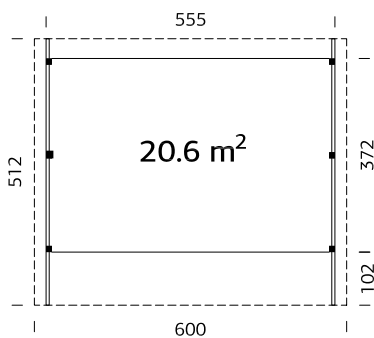

Strong posts from laminated wood.