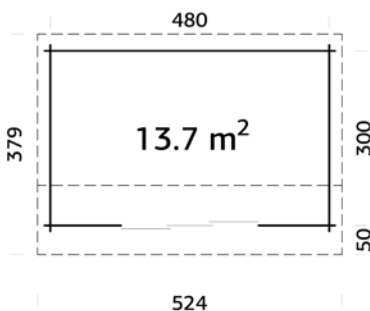

MODEL SPECIFICATIONS

Log measurements: 500x320 cm

Volume: 31,6 m³

**Sliding door opening measurements
(three sheets):** 176x187 cm (Slide),
172x185 cm (Slide Plus)

Roof boards: 19 mm

Roof area: 19,7 m²

Roof gradient: 8,0°; 8,0°

Gross ground area: 14,4 m²

OPTIONAL

Roofing felt (underlayer): 3 rolls, SBS roofing material: 3 rolls, roofing nails, rain gutters, extension.
See Optional Products p. 324-345 for details.

Sliding doors included.

44 mm

A: 211 cm
B: 249 cm

Included
19 mm

TREATMENT OPTIONS

natural,
untreated wood

brown dip

grey dip

clear white dip

	natural, untreated wood	brown dip	grey dip	clear white dip
Ines 13,7 m² Slide	111179	111181	111182	111180
Ines 13,7 m² Slide Plus	111183	111185	111186	111184