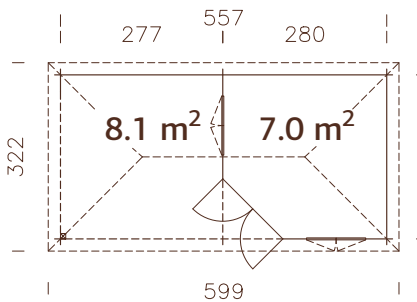

PALMAKO PAVILION MELANIE 7,0+8,1 m²

ARTICLE NUMBER: 103778

Can be built in reverse!

TREATMENT OPTIONS

103779
brown dip

103781
grey dip

103780
clear white dip

28 mm

A: 228 cm
B: 307 cm

Included
19 mm

MODEL SPECIFICATIONS

Log measurements:

577x300 cm

Volume: 18,6+21,0 m³

Canopy roof: 277x280 cm

Door/window type: Garden
Window glass: Real glass, 4 mm

Door glass: Toughened
glass, 4 mm

**Window opening
measurements:** 90x144 cm

**Door opening
measurements:** 134x175 cm

Door sill: low, covered with
stainless steel

Roof boards: 16 mm

Roof area: 20,8 m²

Roof gradient: 24,7°

Gross ground area: 15,6 m²

OPTIONAL

Shingles: 10 packs, roofing nails,
rain gutters, additional door and
window.

See Optional Products p. 324-345
for details.