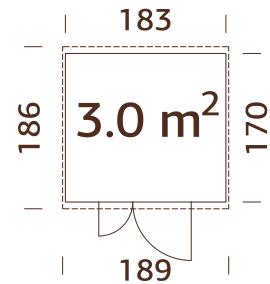

Ready-made wall elements.