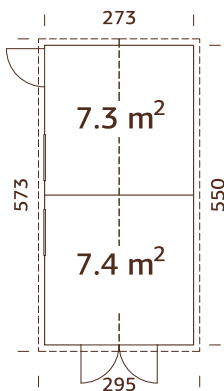

PALMAKO SHED DAN 14,7 m²

ARTICLE NUMBER: 101210

under
2,5m

Ready-made wall elements.

TREATMENT OPTIONS

101211
brown dip

101213
grey dip

101212
clear white dip

16+32 mm

A: 190 cm
B: 230 cm

Included
16 mm

MODEL SPECIFICATIONS

Wall measurements:

273x550 cm

Volume: 29,3 m³

Door/window glass:

Acrylglas

75x169 cm, 138x182 cm

Fixed window, measurements:

44x44 cm

Door opening measurements:

75x169 cm, 138x182 cm

Roof boards: 16 mm

Roof area: 17,3 m²

Roof gradient: 15,5°

Gross ground area: 15,0 m²

OPTIONAL

Roofing felt (underlayer): 3 rolls, SBS roofing material: 3 rolls, shingles: 7 packs, roofing nails.

See Optional Products p. 324-345 for details.