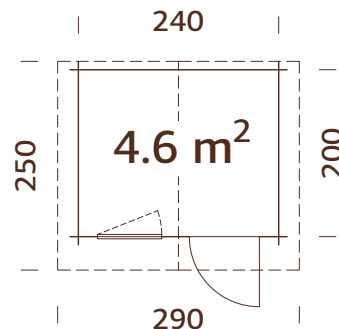

PALMAKO CABIN EMMA 4,6 m²

ARTICLE NUMBER: 101797

under
2,5m

MODEL SPECIFICATIONS

Log measurements:

260x220 cm

Volume: 10,2 m³

Door/window type: Garden

Door/window glass:

Real glass, 4 mm

Window opening

measurements: 66x89 cm

Door opening

measurements: 73x175 cm

Door sill: low, covered with stainless steel

Roof boards: 19 mm

Roof area: 7,4 m²

Roof gradient: 13,7°

Gross ground area: 4,8 m²

OPTIONAL

Roofing felt (underlayer): 2 rolls, SBS roofing material: 2 rolls, shingles: 4 packs, roofing nails, rain gutters, additional door and window. See Optional Products p. 324-345 for details.

TREATMENT OPTIONS

101798
brown dip

28 mm

101800
grey dip

A: 194 cm
B: 222 cm

101799
clear white dip

Included
19 mm