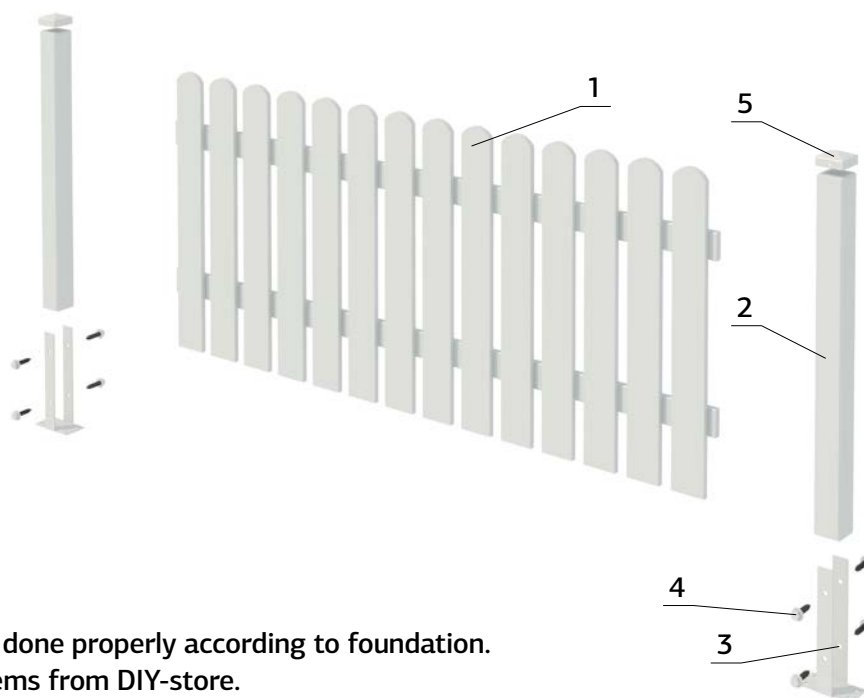

Fixings to the ground should be done properly according to foundation.
Please get appropriate fixing items from DIY-store.