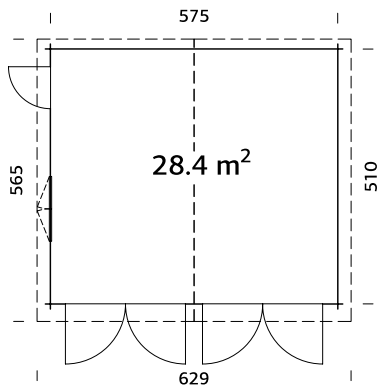

MODEL SPECIFICATIONS

Log measurements: 595x530 cm

Volume: 73,5 m³

Door/window type: Garden+

Door/window glass:

Double glass, 3-6-3 mm

Window opening

measurements: 119x89 cm

Door opening

measurements: 73x175 cm

Wooden gate opening

measurements: 225x194 cm

Art. No. Wooden gate: 103555

Roof boards: 19 mm

Roof area: 36,8 m²

Roof gradient: 16,8°

Gross ground area: 29,3 m²

OPTIONAL

Roofing felt (underlayer): 9 rolls, SBS roofing material: 9 rolls, shingles: 14 packs, roofing nails, rain gutters, extension, canopy roof, additional door and window, engine set for garage sectional door.

See Optional Products p. 324-345 for details.

Double glazed.

Strong purlins from laminated wood.

TREATMENT OPTIONS

natural,
untreated wood

brown dip

grey dip

clear white dip

Roger 28,4 m² kit without door

101907

101908

101910

101909

Roger 28,4 m² with wooden gate

102399

102400

102402

102401

Roger 28,4 m² with sectional door

102403

102404

102406

102405

44 mm

A: 217 cm
B: 310 cm

–