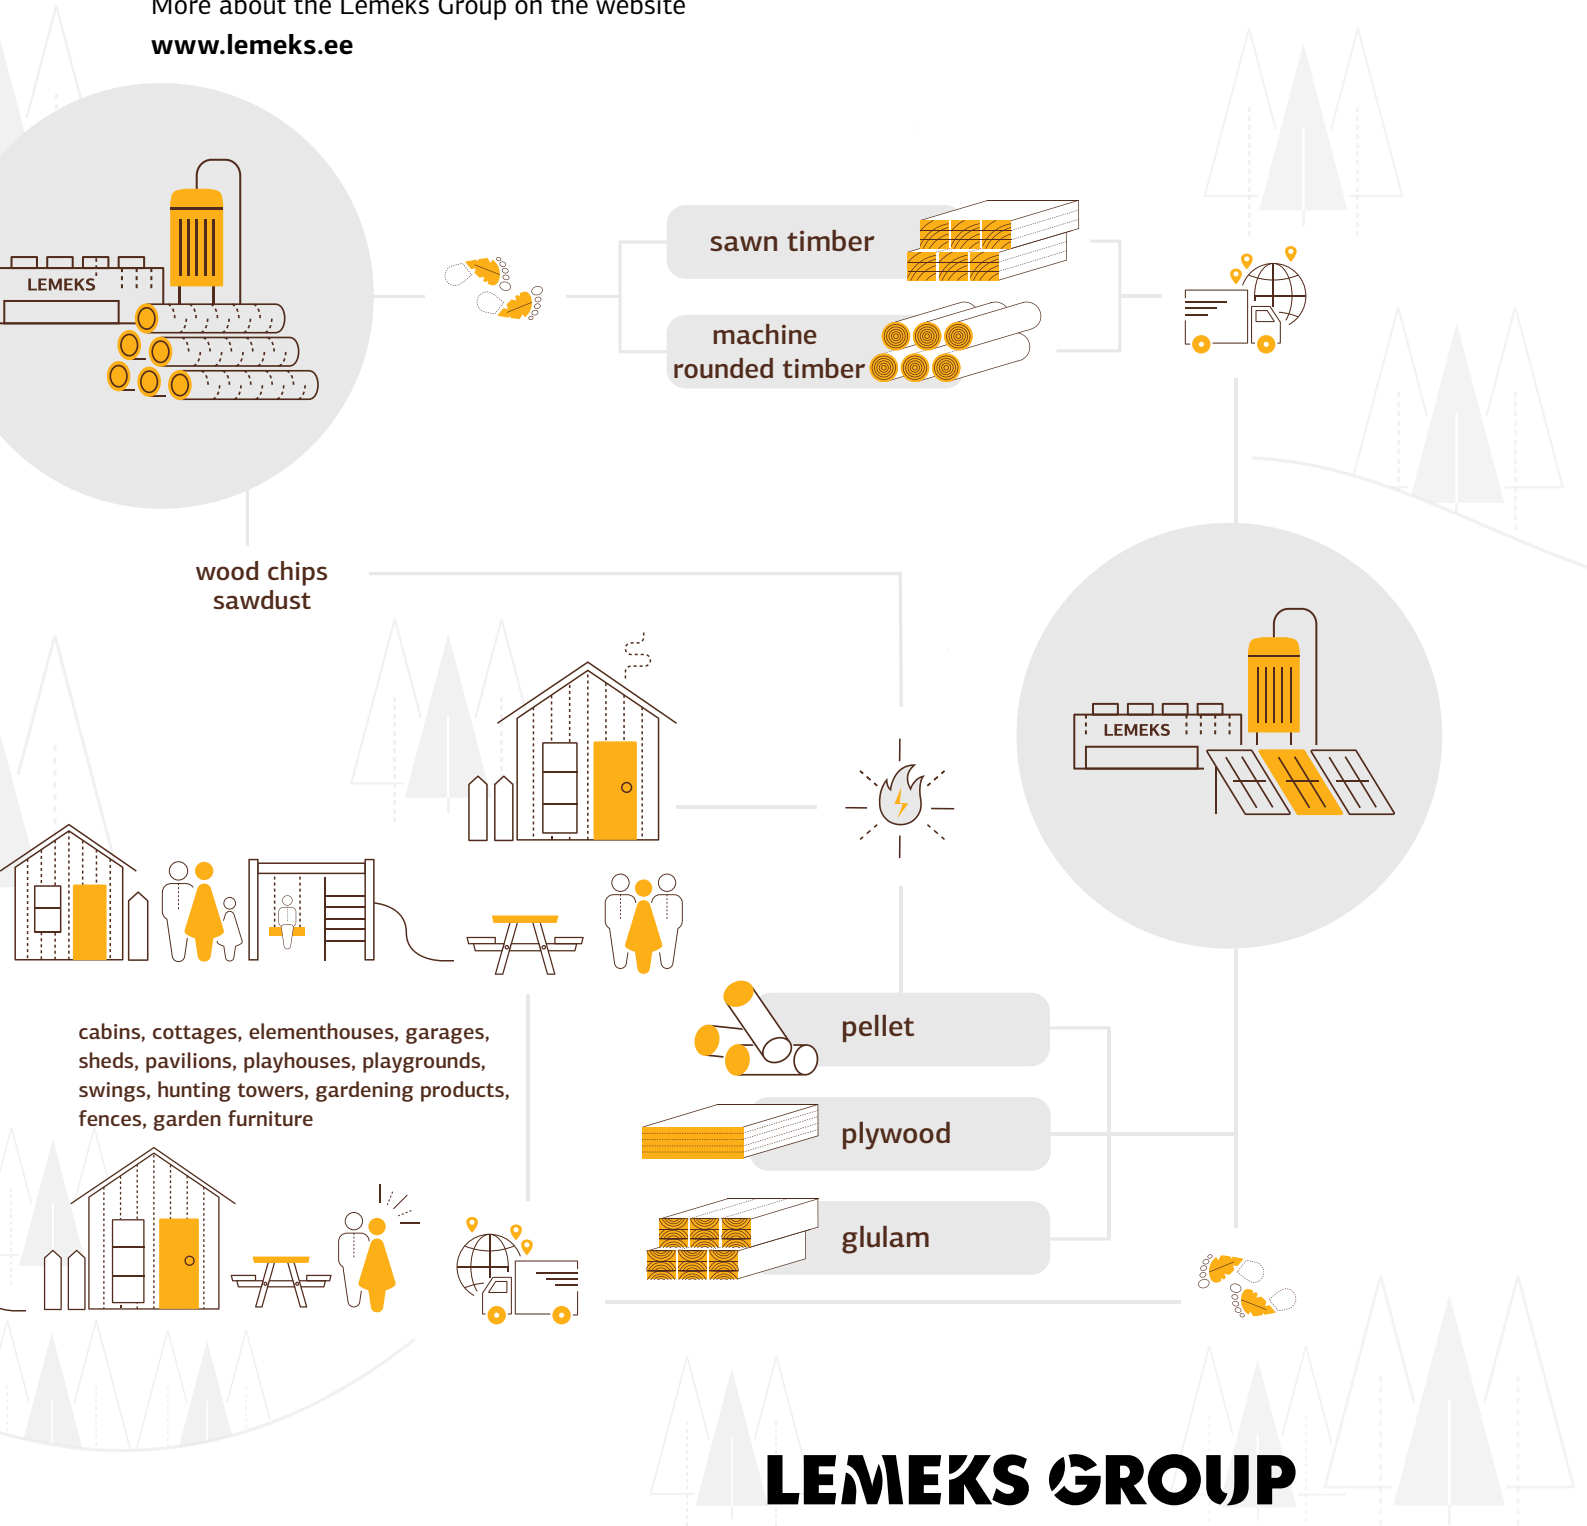

# Palmako is a part of the Lemeks Group

Lemeks AS was founded in 1993 with an aim of creating a modern forest stocking company systematically covering the whole country and on the basis of which a timber industry could be established that values local timber.

Today the Lemeks Group has developed into the biggest forestry company in Estonia that is funded by Estonian capital and operates successfully in the sphere of timber processing and forest stocking as well as in agriculture.

## Timber value-added chain

35 subsidiaries and related companies provide employment to more than 1000 people in Estonia, Latvia, Germany, Sweden, Norway, France, Spain, United Kingdom and the United States of America. Belonging to the Lemeks Group provides Palmako support in financial management and IT. It also gives an excellent opportunity to share valuable information and experience with other specialists in the same field. The existence of belonging to the group's value chain ensures the supply of raw material even during harder times.

More about the Lemeks Group on the website

[www.lemeks.ee](http://www.lemeks.ee)

**LEMEKS GROUP**