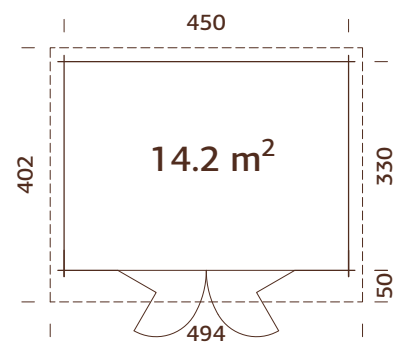

PALMAKO CABIN LEA 14,2 m²

ARTICLE NUMBER: 101728

under
2,5m

Bifold doors.
Double glazed.

MODEL SPECIFICATIONS

Log measurements:

470x350 cm

Volume: 31,6 m³

Door/window type: Garden+

Door/window glass: Double toughened glass, 4-6-4 mm

Bi-fold door opening

measurements: 263x184 cm

Door sill: low, covered with stainless steel

Roof boards: 19 mm

Roof area: 19,2 m²

Roof gradient: 4,0°

Gross ground area: 14,9 m²

TREATMENT OPTIONS

101729
brown dip

44 mm

101731
grey dip

A: 211 cm
B: 244 cm

101730
clear white dip

Included
19 mm

OPTIONAL

Roofing felt (underlayer): 3 rolls, SBS roofing material: 3 rolls, roofing nails, EPDM, rain gutters, extension, canopy roof, additional door. See Optional Products p. 324-345 for details.