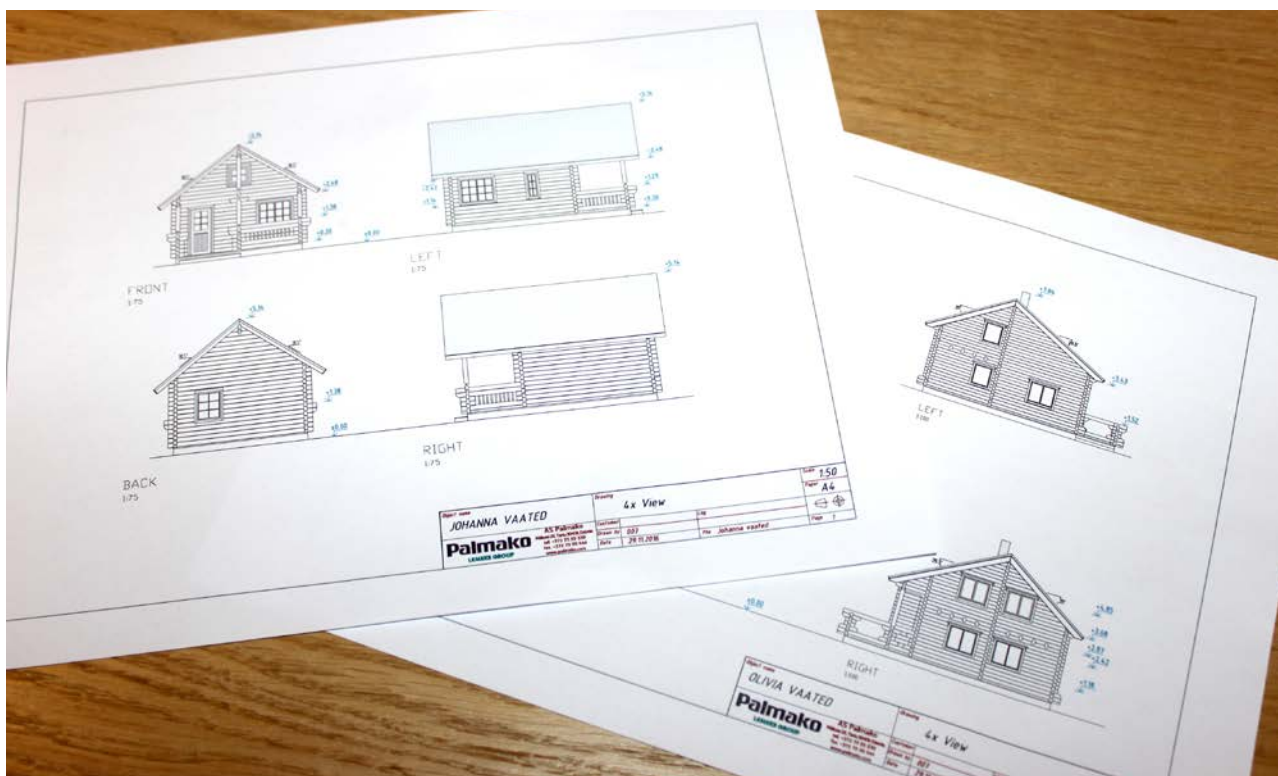

Individual modifications for all these cottage models in this catalogue are possible! We can also offer these houses with premium quality doors and windows (starting from 70 mm log thickness).

We hope you will take contact with us if you have a dream cottage vision in your head. Together we will definitely find the best solution bringing it to reality.