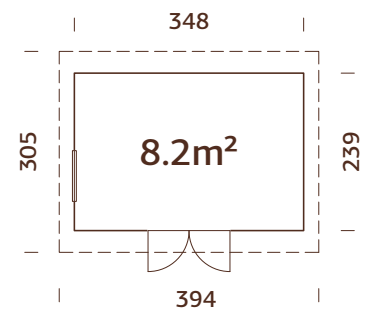

PALMAKO SHED STIG 8,2 m²

ARTICLE NUMBER: 110073

under
2,5m

NEW!

Ready-made wall elements.

MODEL SPECIFICATIONS

Wall measurements:

348x239 cm

Volume: 18,8 m³

Door/window type:

Summer

Door/window glass:

Acrylglas

Fixed window

measurements: 71x54 cm

Door opening

measurements: 138x181 cm

Roof boards: 16 mm

Roof area: 11,6 m²

Roof gradient: 5,0°

Gross ground area: 8,4 m²

16+32 mm

A: 205 cm
B: 250 cm

Included
16 mm

OPTIONAL

Roofing felt (underlayer): 2 rolls, SBS roofing material: 2 rolls, roofing nails, EPDM, rain gutters, additional door.

See Optional Products p. 324-345 for details.