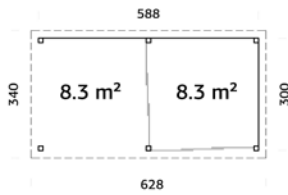

PALMAKO CONNECT LENNA SET 405 16,6 m² SLIDE

ARTICLE NUMBER: 111405

NEW!

Sliding doors included.
Strong posts from laminated wood.
Wall components are interchangeable.