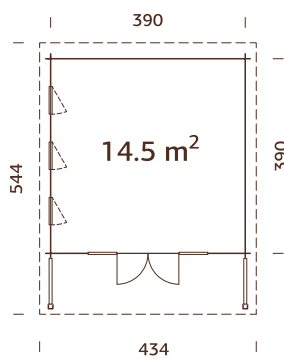

PALMAKO CABIN CAROLINE 14,5 m²

ARTICLE NUMBER: 108981

Double glazed.

TREATMENT OPTIONS

108983
brown dip

108984
grey dip

108982
clear white dip

44 mm

A: 228 cm
B: 257 cm

Included
19 mm

MODEL SPECIFICATIONS

Log measurements:

410x410 cm

Volume: 32,5 m³

Door/window type: Garden+

Window glass: Double

toughened glass, 4-9-4 mm

Door glass: Double

toughened glass, 4-6-4 mm

Window opening

measurements: 44x157 cm

Door opening

measurements: 120x183 cm

Door sill: low,

covered with stainless steel

Roof boards: 19 mm

Roof area: 23,2 m²

Roof gradient: 2,4°

Gross ground area: 15,2 m²

OPTIONAL

Roofing felt (underlayer): 4 rolls, SBS roofing material: 4 rolls, roofing nails, EPDM, rain gutters, additional door and window. See Optional Products p. 324-345 for details.