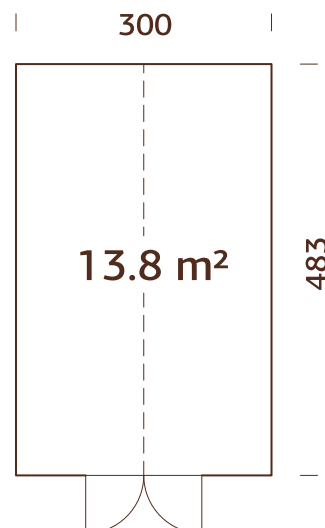

MODEL SPECIFICATIONS

Wall measurements: 300x483 cm

Volume: 32,7 m³

Glass: Toughened, 4 mm

Roof area: 19,1 m²

Roof gradient: 39,0°

Gross ground area: 14,5 m²

TREATMENT

109532

grey pressure-treated

44x95 mm

A: 159 cm

B: 288 cm