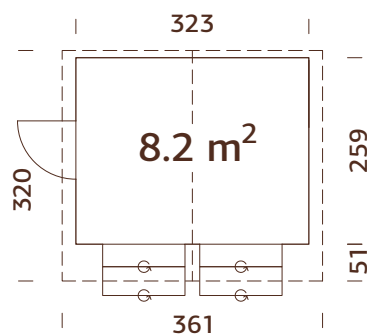

PALMAKO KIOSK STELLA 8,2 m²

ARTICLE NUMBER: 101141

under
2,5m

Ready-made wall elements.

TREATMENT OPTIONS

101142
brown dip

101144
grey dip

101143
clear white dip

16+32 mm

A: 189 cm
B: 239 cm

NB! Floor is an optional extra! 16 mm

MODEL SPECIFICATIONS

Wall measurements:

323x259 cm

Volume: 17,7 m³

Window opening measurements:

118x82 cm

Door opening measurements:

76x169 cm

Roof boards: 16 mm

Roof area: 12,0 m²

Roof gradient: 15,0°

Gross ground area: 8,4 m²

OPTIONAL

Floor, roofing felt (underlayer): 2 rolls, SBS roofing material: 2 rolls, shingles: 5 packs, roofing nails.

See Optional Products p. 324-345 for details.