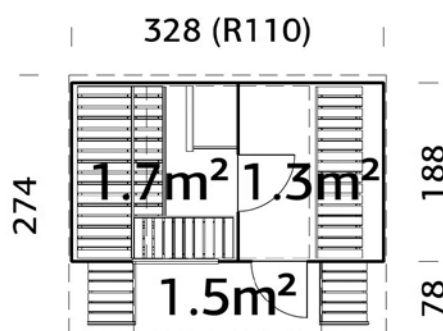

PALMAKO SAUNA ANETTE 3,0+1,5 m²

ARTICLE NUMBER: 110071

under
2,5m

MODEL SPECIFICATIONS

Length: 270 cm

Width: 328 cm

Vertical walls: 28 mm

Steam room measurements:

169x182 cm

Front room measurements:

147x182 cm

Volume: 15,0 m³

Door/window type: Garden+

Steam room door glass:

Toughened, 8 mm

Front room door glass:

Toughened, 4-6-4 mm

Window glass:

Double glass, 3-6-3 mm

Door opening measurements:

49x159, 50x161 cm

Fixed window measurements:

80x45 cm

Roof area: 12,1 m²

Roof overhang: 78 cm

Capacity: 4 people

Inside measures of heater

safety railing: 634x457 mm

334

Roofing felt (underlayer) and shingles included.

Steam room benches and heater safety railing from aspen.

Two-level steam room benches with backside.

Front room.

Window in the steam room.

Sitting benches outside.

NB! Heater is an optional extra!

42 mm

A: 220 cm
B: 225 cm

Floor grates
28 mm

OPTIONAL

HUUM Drop electric heater (stones and remote control included), Narvi NM electric heater (stones included), SBS roofing material: 2 rolls, roofing nails, additional door and window. See Optional Products p. 324-345 for details.