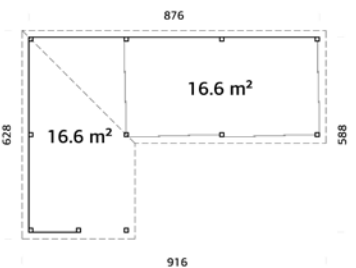

PALMAKO CONNECT LENNA SET 421 33,2 m² SLIDE

ARTICLE NUMBER: 111590

NEW!

Sliding doors included.
Strong posts from laminated wood.
Wall components are interchangeable.
Open wall solution.

TREATMENT OPTIONS

111591
brown dip

111593
grey dip

111592
clear white dip

28 mm

A: 210 cm
B: 245 cm

NB! Floor is an optional extra! 28 mm

MODEL SPECIFICATIONS

See page 221.

Slide

Single glass, toughened, 4 mm

Please read more about sliding doors on pages 340-341.

Sliding door frame colour: RAL7016

OPTIONAL

Floor (outdoor/as terrace), floor (indoor), roofing felt (underlayer): 14 rolls, SBS roofing material: 14 rolls, roofing nails, EPDM, rain gutters. See Optional Products p. 324-345 for details.

Can be built in reverse!