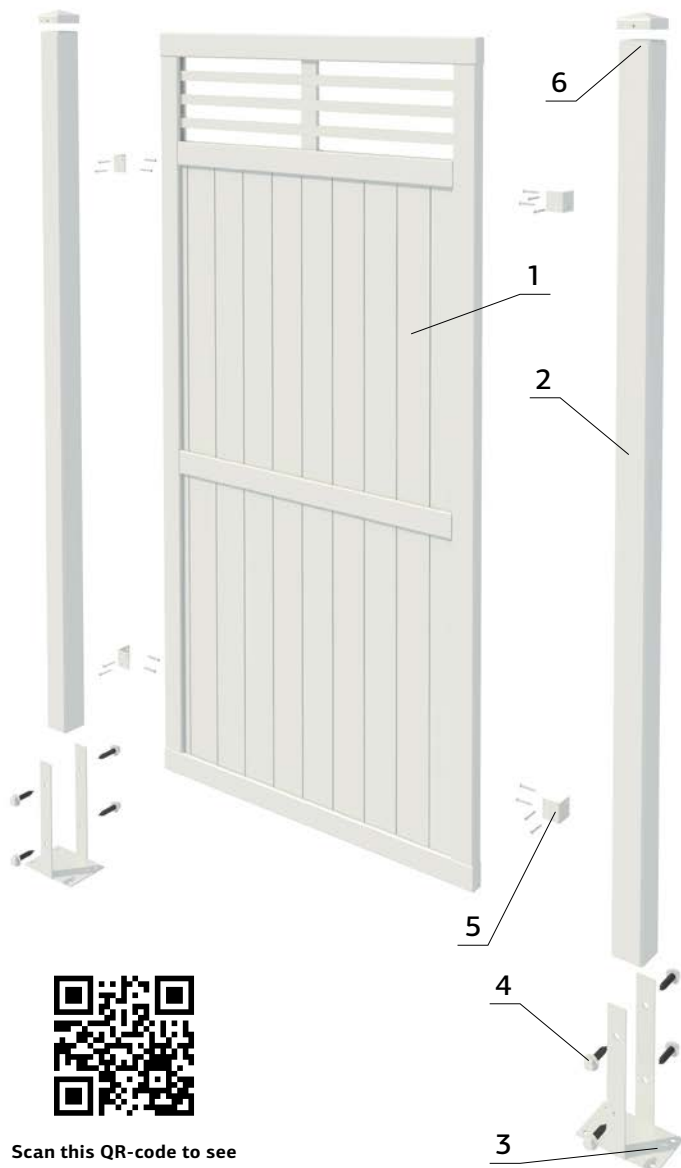

1. Fence panel
2. Post
3. Post leg
4. Screws
5. L-type fastening brackets
6. Post cap

Fixings to the ground should be done properly according to the foundation. Please get appropriate fixing items from the DIY-store.

Scan this QR-code to see the assembly of Palmako Fence Panels!

All fence panels are made of Nordic spruce which is dense, strong, durable and has small knots.