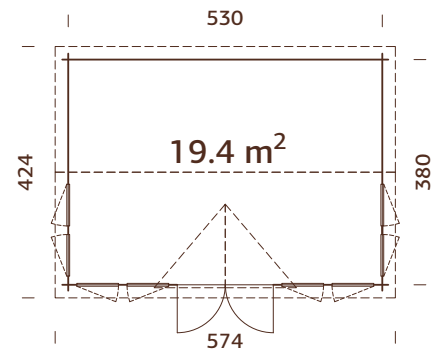

PALMAKO CABIN CLAUDIA 19,4 m²

ARTICLE NUMBER: 102387

Double glazed.

MODEL SPECIFICATIONS

Log measurements:

550x400 cm

Volume: 55,6 m³

Door/window type: Garden+

Window glass:

Double glass, 3-6-3 mm

Door glass: Double toughened glass, 4-6-4 mm

Window opening measurements: 60x111 cm

Door opening measurements: 151x175 cm

Door sill: low, covered with stainless steel

Roof boards: 19 mm

Roof area: 29,6 m²

Roof gradient: 35,2°

Gross ground area: 20,1 m²

TREATMENT OPTIONS

102388
brown dip

44 mm

102390
grey dip

A: 222 cm
B: 363 cm

102389
clear white dip

Included
19 mm

OPTIONAL

Roofing felt (underlayer): 7 rolls, SBS roofing material: 7 rolls, shingles: 12 packs, roofing nails, rain gutters, extension, canopy roof, additional door and window. See Optional Products p. 324-345 for details.