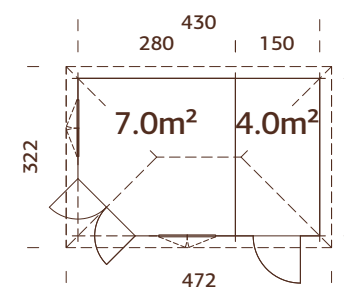

Can be built in reverse!

TREATMENT OPTIONS

103737
brown dip

103739
grey dip

103738
clear white dip

28 mm

A: 217 cm
B: 285 cm

Included
19 mm