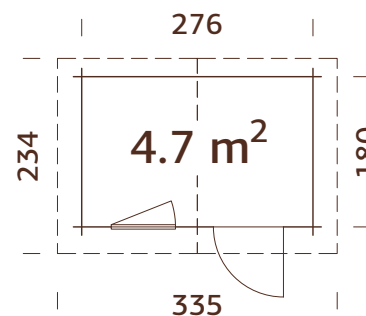

PALMAKO CABIN KLARA 4,7 m²

ARTICLE NUMBER: 101827

under
2,5m

MODEL SPECIFICATIONS

Log measurements:

296x200 cm

Volume: 10,1 m³

Door/window type: Garden

Door/window glass:

Real glass, 4 mm

Window opening

measurements: 66x89 cm

Door opening

measurements: 73x175 cm

Door sill: low,

covered with stainless steel

Roof boards: 16 mm

Roof area: 8,0 m²

Roof gradient: 16,2°

Gross ground area: 5,0 m²

TREATMENT OPTIONS

101828
brown dip

101830
grey dip

101829
clear white dip

28 mm

A: 194 cm
B: 235 cm

NB! Floor is an optional extra! 19 mm

OPTIONAL

Floor, roofing felt (underlayer): 2 rolls, SBS roofing material: 2 rolls, shingles: 4 packs, roofing nails, rain gutters, additional door and window. See Optional Products p. 324-345 for details.