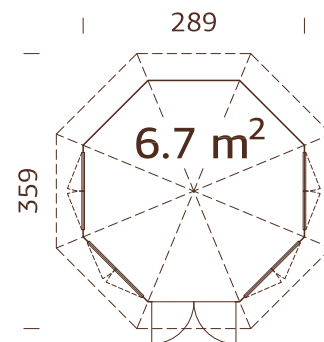

Double glazed.
Ready-made wall and roof elements.

28 mm

A: 215 cm
B: 310 cm

Included
19 mm