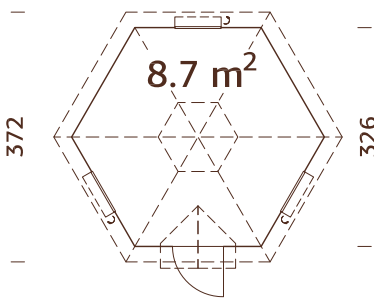

PALMAKO GRILL KOTA EVA 8,7 m²

ARTICLE NUMBER: 104592

Ready-made roof elements.
Option: Grill with table, smoke extraction hood, chimney and chimney cap.

TREATMENT OPTIONS

104593
brown dip

104595
grey dip

104594
clear white dip

44 mm

A: 137 cm
B: 314 cm

Included,
grates 19 mm

MODEL SPECIFICATIONS

Diameter: 326 cm

Volume: 19,0 m³

Door/window type:

Garden+

Door/window glass:

Double glass, 3-6-3 mm

Window opening

measurements: 59x41 cm

Door opening

measurements:

65x148 cm

Door sill:

covered with stainless steel

Roof boards: 19 mm

Roof area: 18,0 m²

Roof gradient: 45,0°

Gross ground area: 9,2 m²