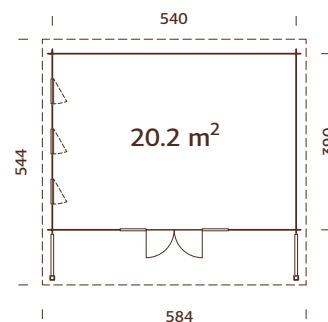

PALMAKO CABIN CAROLINE 20,2 m²

ARTICLE NUMBER: 109490