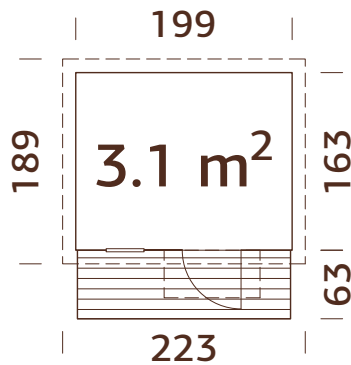

PALMAKO KIDS HARRY 3,1 m²

ARTICLE NUMBER: 101109

PALMAKO KIDS

18-41

Ready-made wall elements.

16+32 mm

A: 153 cm
B: 189 cm

Included
16 mm

MODEL SPECIFICATIONS

Wall measurements:

199x163(223) cm

Volume: 5,1 m³

Door/window glass:

Acrylglas

Fixed window

measurements: 38x116 cm

Door opening

measurements: 56x141 cm

Roof boards: 16 mm

Roof area: 4,2 m²

Roof gradient: 9,0°

Gross ground area: 3,2 m²

OPTIONAL

Roofing felt (underlayer): 1 roll, SBS roofing material: 1 roll, roofing nails. See Optional Products p. 324-345 for details.

Safety
Regular
Production
Surveillance

www.tuv.com
ID 0000085235

OPTIONAL PRODUCTS

SEE OPTIONAL PRODUCTS, PAGES 324-345

House	Art. No.	Roofing felt. rolls	SBS roofing material. rolls	Shingles¹. packs	Roofing nails. 1 kg	F-Anchor 50x500 mm	Slide for 120 cm platform 495 x 2300 mm
Sam 2,4 m²	101761	107210, 1 roll	107214, 1 roll	3 packs	107930		
Stina 3,1 m²	101766	107210, 1 roll	107214, 1 roll	3 packs	107930		
Felix 1,9 m²	101125	107210, 1 roll	107214, 1 roll	2 packs	107930		
Toby 2,1 m²	101129	107210, 1 roll	107214, 1 roll	2 packs	107930	100997, 4 pieces	101004, 107382
Toby Set	109507	107210, 1 roll	107214, 1 roll	2 packs	107930	100997, 6 pieces	101004, 107382
Otto 3,6 m²	101249	107210, 1 roll	107214, 1 roll	3 packs	107930		
Jennie 3,6 m²	109459	107210, 1 roll	107214, 1 roll	3 packs	107930		
Grete 3,7 m²	101245	107210, 1 roll	107214, 1 roll	3 packs	107930		
Marie 5,4 m²	108997	107210, 2 rolls	107214, 2 rolls	5 packs	107930		
Tom 3,8 m²	101091	107210, 1 roll	107214, 1 roll	3 packs	107930		
Huck 3,3 m²	101105	107210, 1 roll	107214, 1 roll		107930	100997, 6 pieces	
Harry 3,1 m²	101109	107210, 1 roll	107214, 1 roll		107930		

¹ Shingles are available in different colours - 107180 = Black, 107182 = Red, 107183 = Green, 107181 = Brown.