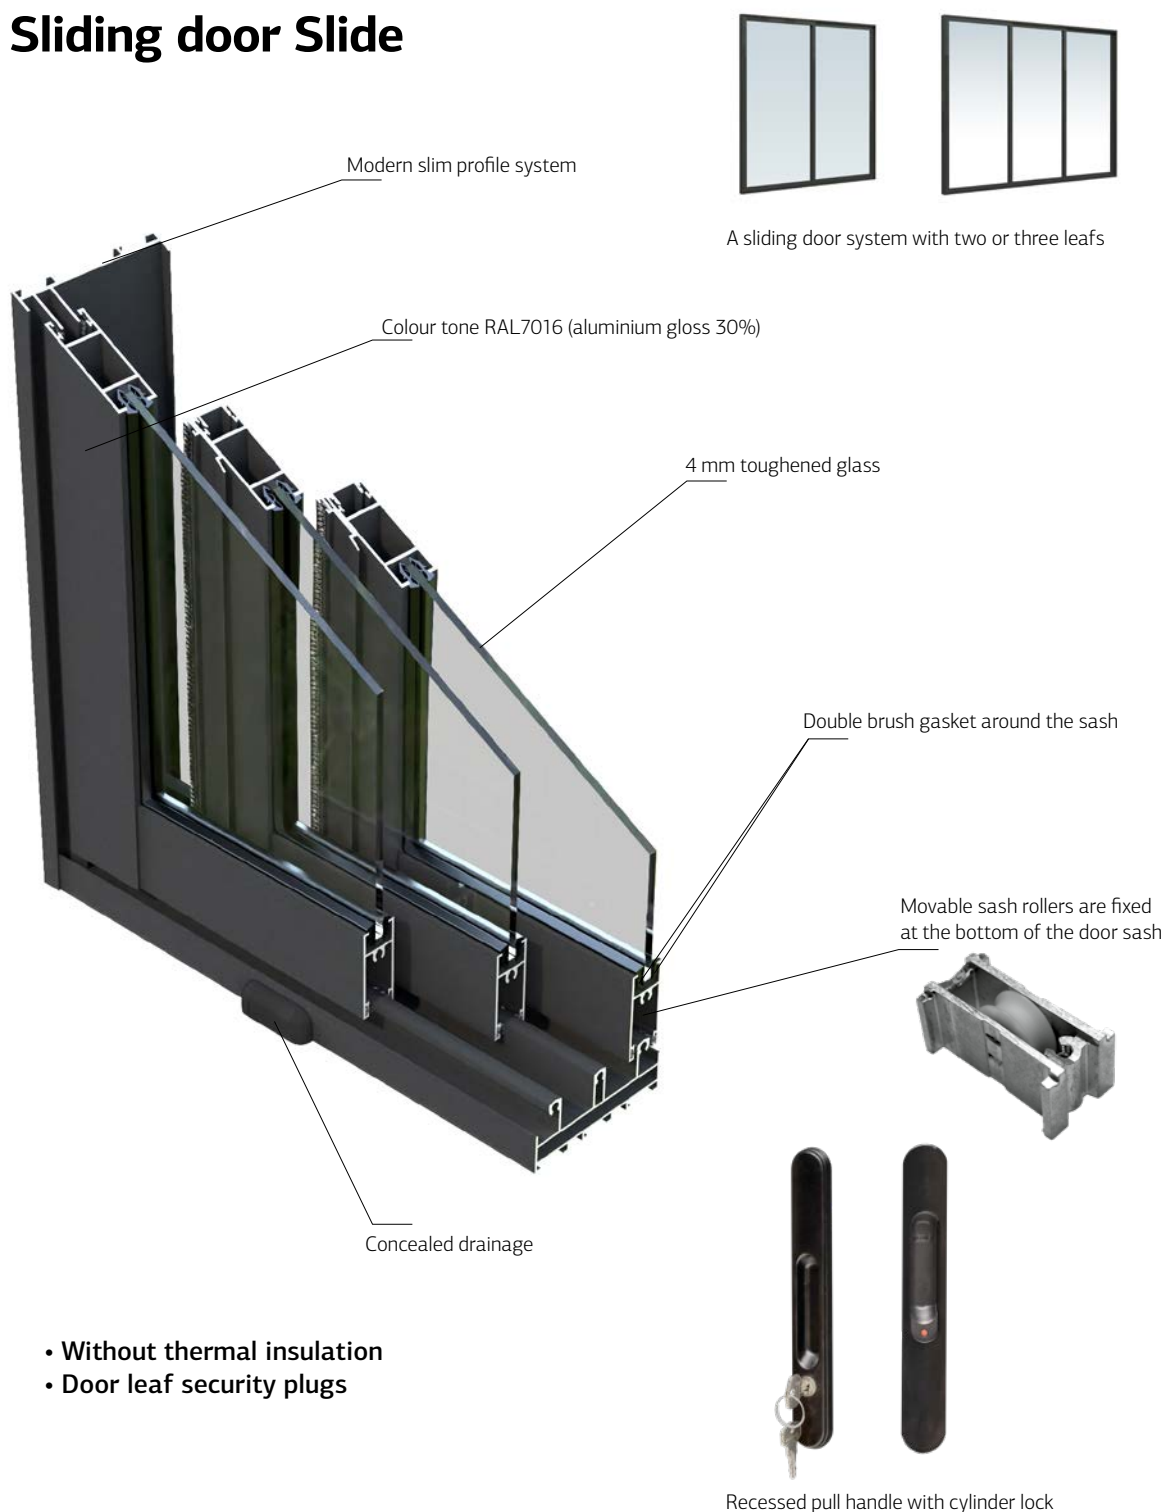

GLAZED SLIDING DOORS

From now on we have many houses with sliding doors in our product range. Sliding doors have many benefits which may encourage you to favor them over the regular doors. They let in more natural light, large glass panels running from the ground up to the top maximizes the natural lighting in the room. Sliding doors are useful if there is a need for ventilating the room without opening any door too wide. They are easy to operate by accessing in and out of the house. The large glass surfaces of the sliding doors let you enjoy beautiful views to the garden or backyard. And last, but not least, sliding doors look good, they add aesthetic to the building and are valued for functional and practical design. Sliding doors are just beautiful!

Sliding door Slide

- Without thermal insulation
- Door leaf security plugs

Recessed pull handle with cylinder lock