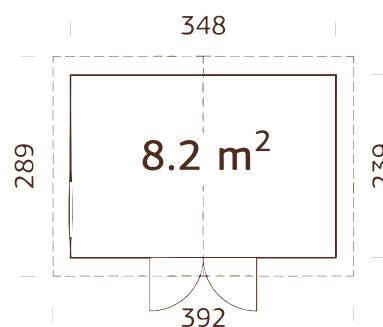

PALMAKO SHED NILS 8,2 m²

ARTICLE NUMBER: 101188

Ready-made wall elements.

MODEL SPECIFICATIONS

Wall measurements:

348x239 cm

Volume: 18,0 m³

Window type: Shed

Window glass: Acrylglass

Fixed window measurements:

70x46 cm

Door opening measurements:

135x182 cm

135x182 cm

Roof boards: 16 mm

Roof area: 11,9 m²

Roof gradient: 21,0°

Gross ground area: 8,3 m²

TREATMENT OPTIONS

101189
brown dip

101191
grey dip

101190
clear white dip

16+32 mm

A: 188 cm
B: 259 cm

Included
16 mm

OPTIONAL

Roofing felt (underlayer): 2 rolls, SBS roofing material: 2 rolls, shingles: 5 packs, roofing nails, rain gutters.
See Optional Products p. 324-345 for details.