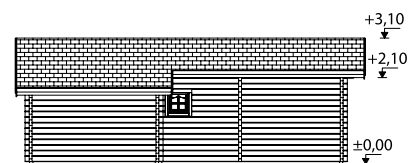

Strong purlins from laminated wood.

70 mm

**A: 230 cm**  
**B: 310 cm**

**Included**  
**28 mm**