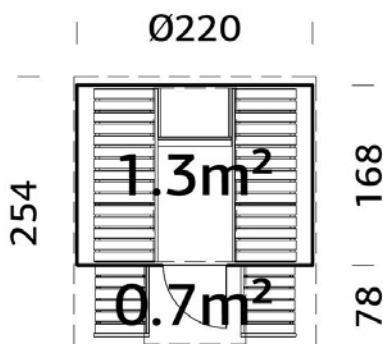

## MODEL SPECIFICATIONS

**Diameter:** 220 cm**Length:** 250 cm**Width:** 220 cm**Vertical walls:** 28 mm**Steam room measurements:**

211x162 cm

**Volume:** 8,4 m<sup>3</sup>**Door/window type:** Summer**Steam room door glass:**