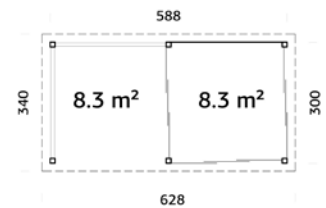

PALMAKO CONNECT LENNA SET 404 16,6 m² SLIDE

ARTICLE NUMBER: 111379

NEW!

Sliding doors included.
Strong posts from laminated wood.
Wall components are interchangeable.