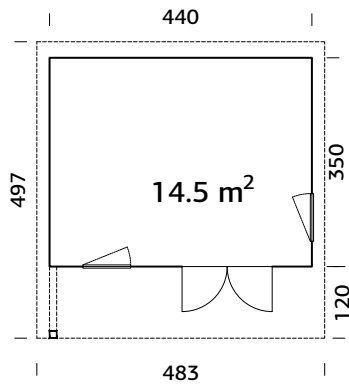

PALMAKO MODERN LOOK HOUSE GRACE 14,5m²

ARTICLE NUMBER: 108922