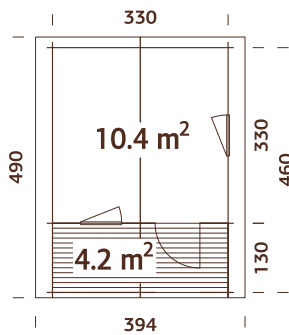

PALMAKO CABIN EMMA 10,4+4,2 m²

ARTICLE NUMBER: 101885

Terrace boards are treated.
NBI Shutters and terrace included!

TREATMENT OPTIONS

101886
brown dip

101888
grey dip

101887
clear white dip

34 mm

A: 205 cm
B: 257 cm

Included
19 mm

MODEL SPECIFICATIONS

Log measurements:

350x350(480) cm

Volume: 24,1 m³

Terrace: 330x130 cm

Door/window type: Garden

Door/window glass:

Real glass, 4 mm

Window opening

measurements: 66x89 cm

Door opening

measurements: 73x175 cm

Door sill: low, covered with

stainless steel

Roof boards: 19 mm

Roof area: 20,0 m²

Roof gradient: 17,6°

Gross ground area

(terrace included): 15,2 m²

OPTIONAL

Roofing felt (underlayer): 5 rolls, SBS roofing material: 5 rolls, shingles: 8 packs, roofing nails, rain gutters, extension, canopy roof, additional door and window. See Optional Products p. 324-345 for details.