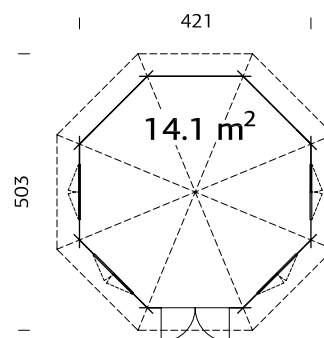

Double glazed.

Ready-made roof elements.

TREATMENT OPTIONS