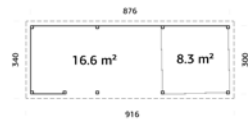

PALMAKO CONNECT LENNA SET 416 24,9 m² SLIDE

ARTICLE NUMBER: 111570

Sliding doors included.

Strong posts from laminated wood.

Wall components are interchangeable.

Open wall solution.

TREATMENT OPTIONS

111571
brown dip

28 mm

111573
grey dip

A: 210 cm
B: 245 cm

111572
clear white dip

NB! Floor is an optional extra! 28 mm