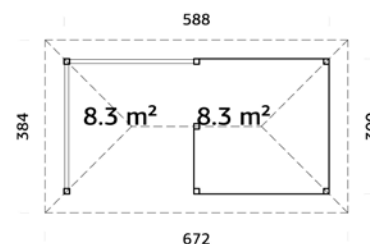

PALMAKO CONNECT BIANCA SET 110 16,6 m²

ARTICLE NUMBER: 110196

NEW!

Strong posts from laminated wood.
Wall components are interchangeable.
Open wall solution.

MODEL SPECIFICATIONS

See page 198.

Can be built in reverse!

OPTIONAL

Floor (outdoor/as terrace), floor (indoor), roofing felt (underlayer): 9 rolls, shingles: 14 packs, roofing nails, rain gutters. See Optional Products p. 324-345 for details.

TREATMENT OPTIONS

110198
brown dip

110199
grey dip

110197
clear white dip

28 mm

A: 210 cm
B: 319 cm

NB! Floor is an optional extra! 28 mm