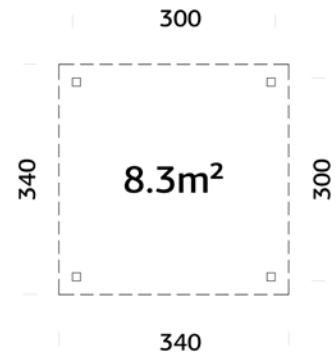

PALMAKO LENNA 8,3 m²

ARTICLE NUMBER: 110544

under 2,5m

NEW!

Strong posts from laminated wood.

MODEL SPECIFICATIONS

Measurements: 300x300 cm

Volume: 22,5 m³

Gross ground area: 9,0 m²

Roof boards: 19 mm

Roof area: 11,6 m²

Roof gradient: 3,0°

OPTIONAL

Floor (outdoor/as terrace), floor (indoor), Lenna extra roof with two posts, full wall, Louvre wall, wall with hatch, half-wall corner, fence, sliding door Slide, sliding door Slide Plus, roofing felt (underlayer): 2 rolls, SBS roofing material: 2 rolls, roofing nails, EPDM, rain gutters. See Optional Products p. 324-345 for details.

TREATMENT OPTIONS

110546
brown dip

110547
grey dip

110545
clear white dip

120x120 mm

A: 210 cm
B: 245 cm

NB! Floor is an optional extra! 28 mm