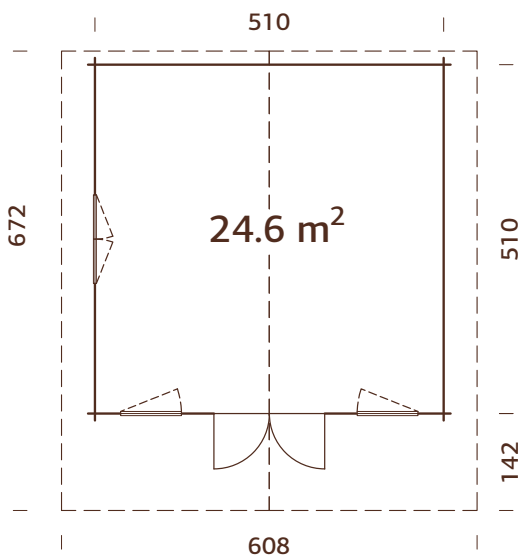

MODEL SPECIFICATIONS

Log measurements: 530x530 cm

Volume: 62,2 m³

Door/window type: Summer

Door/window glass:
Double glass, 3-9-3 mm

Window opening measurements:
76x92 cm, 117x92 cm

Door opening measurements:
151x183

Door sill: low, covered with stainless steel

Roof boards: 19 mm

Roof area: 42,2 m²

Roof gradient: 16,7°

Gross ground area: 26,0 m²

OPTIONAL

Roofing felt (underlayer): 8 rolls, SBS roofing material: 8 rolls, shingles: 16 packs, roofing nails, rain gutters, extension, canopy roof, additional door and window. See Optional Products p. 324-345 for details.

Double glazed.

Strong purlins from laminated wood.

70 mm

A: 216 cm
B: 290 cm

Included
19 mm