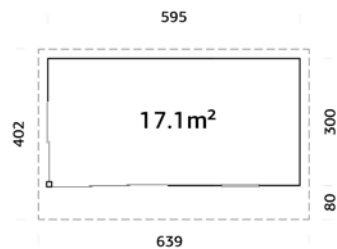

MODEL SPECIFICATIONS

Log measurements: 595x300 cm

Volume: 41,0 m³

Fixed window measurements: 83x160 cm

Sliding door opening measurements

(two sheets): 88x187 cm (Slide),

85x185 cm (Slide Plus)

Sliding door opening measurements

(three sheets): 176x187 cm (Slide),

172x185 cm (Slide Plus)

Roof boards: 19 mm

Roof area: 25,4 m²

Roof gradient: 4,4°

Gross ground area: 17,9 m²

Modern corner connection.

Sliding doors included.

Strong purlins from laminated wood

OPTIONAL

Roofing felt (underlayer): 5 rolls, SBS roofing material: 5 rolls, roofing nails, EPDM, rain gutters, additional window. See Optional Products p. 324-345 for details.

44 mm

A: 228 cm
B: 264 cm

Included
19 mm

TREATMENT OPTIONS

natural, untreated wood

brown dip

grey dip

clear white dip

Andrea 17,1 m² Slide

111211

111212

111214

111213

Andrea 17,1 m² Slide Plus

111227

111228

111230

111229