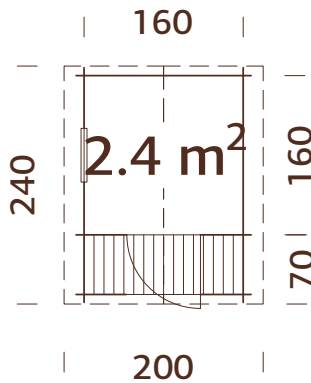

PALMAKO KIDS SAM 2,4 m²

ARTICLE NUMBER: 101761

PALMAKO KIDS
18-41

MODEL SPECIFICATIONS

Log measurements:

176x176(236) cm

Volume: 4,1 m³

Door/window glass:

Acrylglass

Fixed window

measurements: 47x47 cm

Door opening

measurements: 64x131 cm

Roof boards: 16 mm

Roof area: 5,3 m²

Roof gradient: 26,5°

Gross ground area: 2,6 m²

19 mm

A: 149 cm
B: 194 cm

Included
16 mm

OPTIONAL

Roofing felt (underlayer): 1 roll, SBS roofing material: 1 roll, shingles: 3 packs, roofing nails.

See Optional Products p. 324-345 for details.

Safety
Regular
Production
Surveillance

www.tuv.com
ID 0000085235