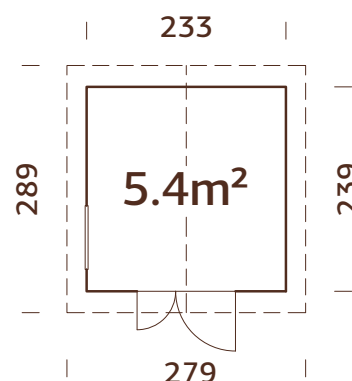

PALMAKO SHED NILS 5,4 m²

ARTICLE NUMBER: 101180

under
2,5m

Ready-made wall elements.

MODEL SPECIFICATIONS

Wall measurements:

233x239 cm

Volume: 11,5 m³

Window type: Shed

Window glass: Acrylglass

Fixed window measurements:

70x46 cm

Door opening measurements:

112x183 cm

Roof boards: 16 mm

Roof area: 8,4 m²

Roof gradient: 21,0°

Gross ground area: 5,6 m²

TREATMENT OPTIONS

101181
brown dip

101183
grey dip

101182
clear white dip

16+32 mm

A: 188 cm
B: 238 cm

Included
16 mm

OPTIONAL

Roofing felt (underlayer): 2 rolls, SBS roofing material: 2 rolls, shingles: 4 packs, roofing nails, rain gutters.
See Optional Products p. 324-345 for details.