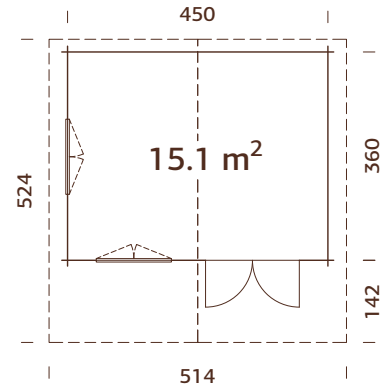

PALMAKO CABIN HELENA 15,1 m²

ARTICLE NUMBER: 102318

Double glazed.

MODEL SPECIFICATIONS

Log measurements:

470x380 cm

Volume: 37,2 m³

Door/window type: Summer

Door/window glass:

Double glass, 3-9-3 mm

Window opening

measurements: 117x92 cm

Door opening

measurements: 151x183 cm

Door sill: low, covered with stainless steel

Roof boards: 19 mm

Roof area: 27,6 m²

Roof gradient: 15,4°

Gross ground area: 16,2 m²

TREATMENT OPTIONS

102319
brown dip

70 mm

102321
grey dip

A: 216 cm
B: 285 cm

102320
clear white dip

Included
19 mm

OPTIONAL

Roofing felt (underlayer): 7 rolls, SBS roofing material: 7 rolls, shingles: 11 packs, roofing nails, rain gutters, extension, canopy roof, additional door and window.

See Optional Products p. 324-345 for details.