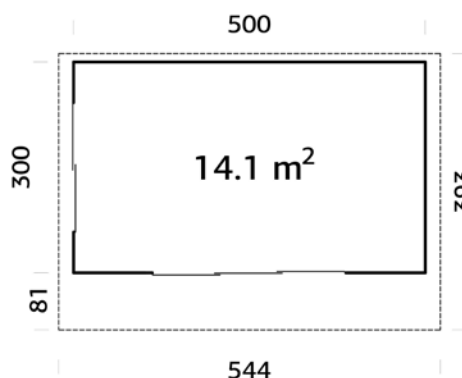

PALMAKO MODERN LOOK HOUSE GRACE

NEW!

ARTICLE NUMBER: 110994

14,1 m² SLIDE PLUS

Slide Plus

Double glass, toughened, 4-16-4 mm

Please read more about sliding doors on pages 340-341.

Sliding door frame colour: RAL7016

MODEL SPECIFICATIONS

Wall measurements:

500x300 cm

Volume: 34,4 m³

Sliding door opening

measurements (two sheets):

85x192 cm

Sliding door opening

measurements (three sheets):

174x192 cm

Roof boards: 19 mm

Roof area: 25,4 m²

Roof gradient: 5,0°

Gross ground area: 15,0 m²

Modern corner connection.

Sliding doors included.

Glue laminated wall panels.

Strong purlins from laminated wood

OPTIONAL

Roofing felt (underlayer): 5 rolls, SBS roofing material: 5 rolls, roofing nails, EPDM, rain gutters. See Optional Products p. 324-345 for details.

56 mm

A: 231 cm

B: 274 cm

Included

28 mm