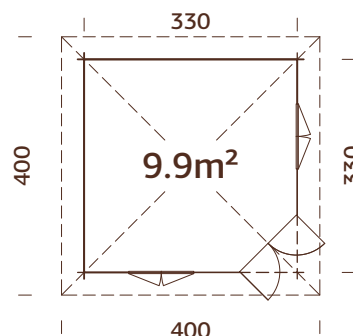

Double glazed.

TREATMENT OPTIONS

103733
brown dip

103735
grey dip

103734
clear white dip

44 mm

A: 233 cm
B: 325 cm

Included
19 mm