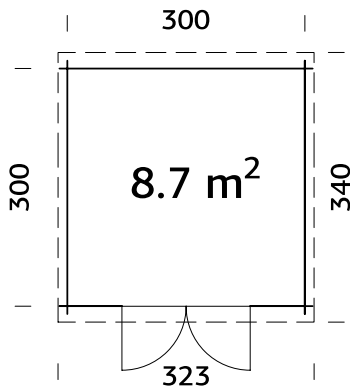

PALMAKO CABIN ELLA 8,7 m²

ARTICLE NUMBER: 101543

under
2,5m

TREATMENT OPTIONS

101544
brown dip

101546
grey dip

101545
clear white dip

28 mm

A: 199 cm
B: 214 cm

NB! Floor is an optional extra! 19 mm

MODEL SPECIFICATIONS

Log measurements:

320x320 cm

Volume: 17,8 m³

Door/window type: Garden

Door glass: Toughened glass, 4 mm

Door opening

measurements: 151x175 cm

Door sill: low, covered with stainless steel

Roof boards: 19 mm

Roof area: 10,8 m²

Roof gradient: 2,2°

Gross ground area: 9,0 m²

OPTIONAL

Floor, roofing felt (underlayer): 3 rolls, SBS roofing material: 3 rolls, roofing nails, EPDM, rain gutters, additional door. See Optional Products p. 324-345 for details.