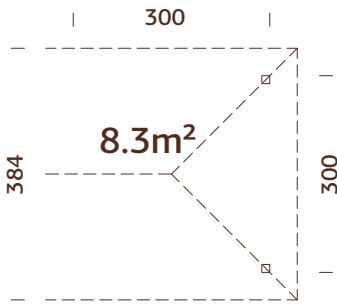

PALMAKO BIANCA EXTRA ROOF WITH TWO POSTS 8,3 m²

ARTICLE NUMBER: 109374

Strong posts from laminated wood.

TREATMENT OPTIONS

110159
brown dip

110160
grey dip

110158
clear white dip

120x120 mm

A: 210 cm
B: 319 cm

NB! Floor is an optional extra! 28 mm

MODEL SPECIFICATIONS

Measurements: 300x300 cm

Gross ground area: 8,6 m²

Roof boards: 19 mm

Roof area: 26,5 m²

Roof gradient: 30,0°

OPTIONAL

Floor (outdoor/as terrace), floor (indoor), roofing felt (underlayer): 3 rolls, shingles: 6 packs, roofing nails, rain gutters. See Optional Products p. 324-345 for details.

PALMAKO CONNECT
188-239