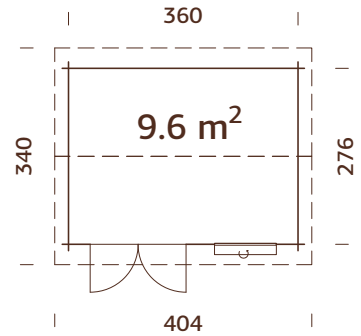

PALMAKO CABIN IRIS 9,6 m²

ARTICLE NUMBER: 101978

Includes door and window bars.

MODEL SPECIFICATIONS

Log measurements:

380x296 cm

Volume: 22,2 m³

Door/window type: Garden

Window glass:

Real glass, 4 mm

Door glass: Toughened glass, 4 mm

Window opening measurements: 66x111 cm

Door opening measurements: 151x175 cm

Door sill: low, covered with stainless steel

Roof boards: 16 mm

Roof area: 14,0 m²

Roof gradient: 16,2°

Gross ground area: 9,9 m²

TREATMENT OPTIONS

101979
brown dip

28 mm

101981
grey dip

A: 211 cm
B: 260 cm

101980
clear white dip

Included
19 mm

OPTIONAL

Roofing felt (underlayer): 3 rolls, SBS roofing material: 3 rolls, shingles: 6 packs, roofing nails, rain gutters, additional door and window. See Optional Products p. 324-345 for details.