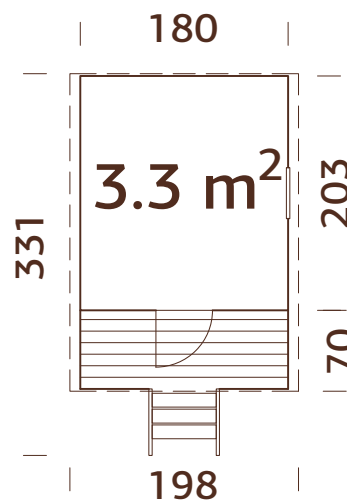

PALMAKO KIDS HUCK 3,3 m²

ARTICLE NUMBER: 101105

Ready-made wall elements.

MODEL SPECIFICATIONS

Wall measurements:

180x203(271) cm

Volume: 5,2 m³

Door/window glass:

Acrylglass

Fixed window

measurements: 37x43 cm

Door opening

measurements: 51x124 cm

Roof boards: 16 mm

Roof area: 5,6 m²

Gross ground area: 3,7 m²

16+28 mm

A: 133 cm
B: 225 cm

Included
16 mm

OPTIONAL

Anchors x6, roofing felt (underlayer): 1 roll, SBS roofing material: 1 roll, roofing nails. See Optional Products p. 324-345 for details.

Safety
Regular
Production
Surveillance

www.tuv.com
ID 0000085235