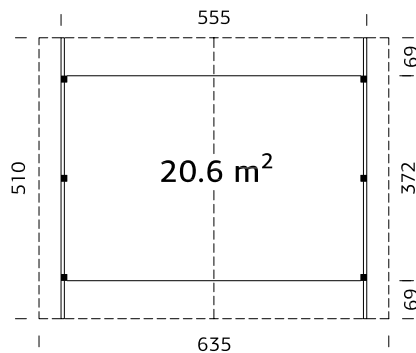

PALMAKO CARPORT ROBERT 20,6 m²

ARTICLE NUMBER: 101029

Strong posts and purlins from laminated wood.

TREATMENT OPTIONS

101030
brown dip

101032
grey dip

101031
clear white dip

108956
white primer

120x120 mm

A: 199 cm
B: 363 cm

-

MODEL SPECIFICATIONS

Measurements:

555x372 cm

Volume: 61,5 m³

Roof boards: 19 mm

Roof area: 35,8 m²

Roof gradient: 25,0°

Gross ground area: 20,6 m²

OPTIONAL

Roofing felt (underlayer): 9 rolls, SBS roofing material: 9 rolls, shingles: 14 packs, roofing nails, rain gutters, anchors.

See Optional Products p. 324-345 for details.