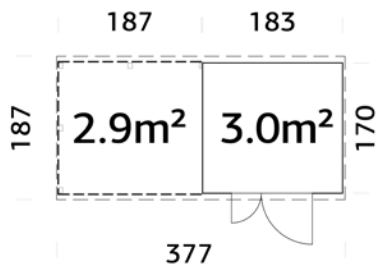

PALMAKO SHED LEIF 3,0+2,9 m²

ARTICLE NUMBER: 110981

under
2,5m

NEW!

Ready made wall elements.

Can be built in reverse!

TREATMENT OPTIONS

110983
brown dip

110984
grey dip

110982
clear white dip

16+32 mm

A: 188 cm
B: 228 cm

Included
16 mm

MODEL SPECIFICATIONS

Wall measurements:

370x170 cm

Volume: 6,2+6,2 m³

Door opening

measurements: 102x182 cm

Roof boards: 16 mm

Roof area: 7,0 m²

Roof gradient: 12,0°

Gross ground area: 6,3 m²

OPTIONAL

Roofing felt (underlayer): 2 rolls, SBS roofing material: 2 rolls, roofing nails.

See Optional Products p. 324-345 for details.