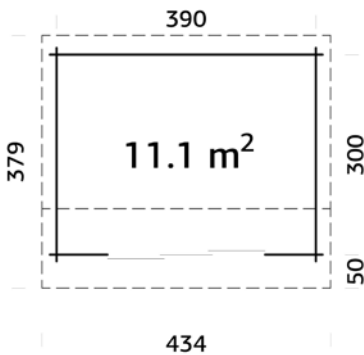

MODEL SPECIFICATIONS

Log measurements: 410x320 cm

Volume: 25,5 m³

**Sliding door opening measurements
(three sheets):** 176x187 cm (Slide),
172x185 cm (Slide Plus)

Roof boards: 19 mm

Roof area: 16,3 m²

Roof gradient: 8,0°; 8,0°

Gross ground area: 11,7 m²

OPTIONAL

Roofing felt (underlayer): 3 rolls, SBS roofing material: 3 rolls, roofing nails, rain gutters, extension.
See Optional Products p. 324-345 for details.

Sliding doors included.

44 mm

A: 211 cm
B: 249 cm

Included
19 mm

TREATMENT OPTIONS

natural,
untreated wood

brown dip

grey dip

clear white dip

Ines 11,1 m² Slide	111171	111173	111174	111172
Ines 11,1 m² Slide Plus	111175	111177	111178	111176