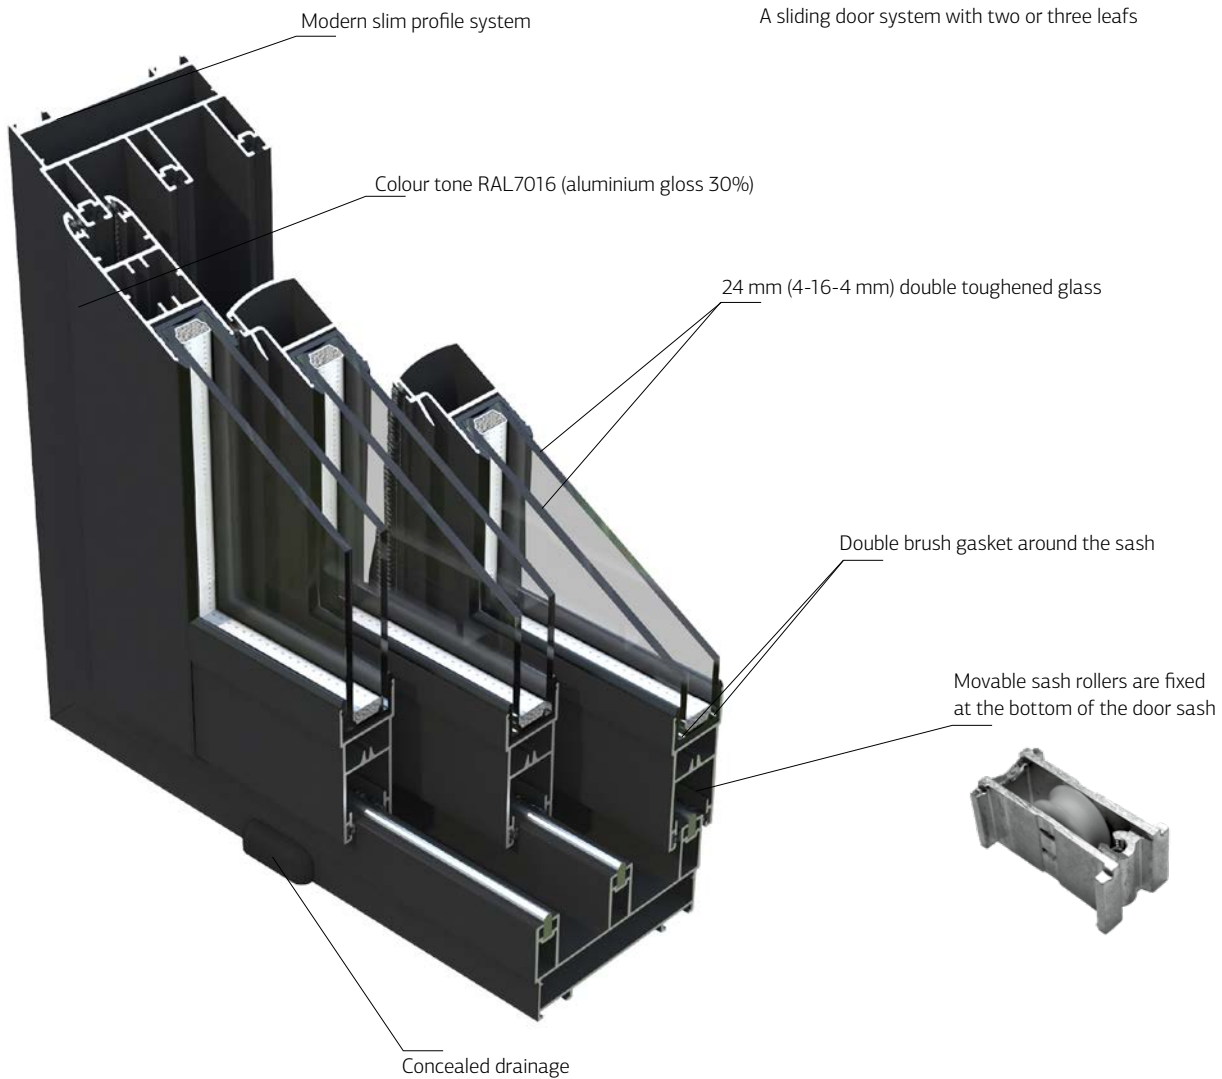

- Door leaf security plugs