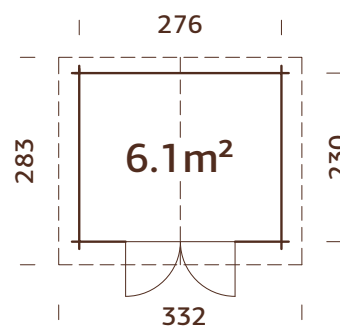

PALMAKO CABIN VALENTINE 6,1 m²

ARTICLE NUMBER: 109454

under 2,5m

MODEL SPECIFICATIONS

Log measurements:

296x250 cm

Volume: 13.0 m³

Door/window type: Garden

Door/window glass:

Real glass, 4 mm

Door opening

measurements: 139x175 cm

Door sill: low, covered with stainless steel

Roof boards: 16 mm

Roof area: 9.6 m²

Roof gradient: 16,2°

Gross ground area: 6.3 m²

TREATMENT

109454

brown pressure-treated

28 mm

A: 194 cm

B: 235 cm

NB! Floor is an optional extra! 19 mm

OPTIONAL

Floor, roofing felt (underlayer): 2 rolls, SBS roofing material: 2 rolls, shingles 4 packs, roofing nails, rain gutters, extension, canopy roof, additional door and window. See Optional Products p. 324-345 for details.