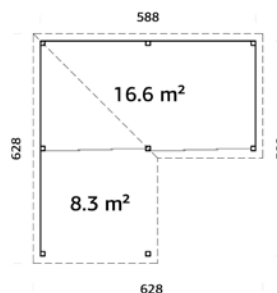

PALMAKO CONNECT LENNA SET 413 24,9 m² SLIDE

ARTICLE NUMBER: 111562

NEW!

Sliding doors included.
Strong posts from laminated wood.
Wall components are interchangeable.

Can be built in reverse!

Slide
Single glass, toughened, 4 mm

MODEL SPECIFICATIONS

See page 221.

Please read more about sliding doors on pages 340-341.
Sliding door frame colour: RAL7016

OPTIONAL

Floor (outdoor/as terrace), floor (indoor), roofing felt (underlayer): 9 rolls, SBS roofing material: 9 rolls, roofing nails, EPDM, rain gutters. See Optional Products p. 324-345 for details.

TREATMENT OPTIONS

111563
brown dip

111565
grey dip

111564
clear white dip

28 mm

A: 210 cm
B: 245 cm

NB! Floor is an optional extra! 28 mm