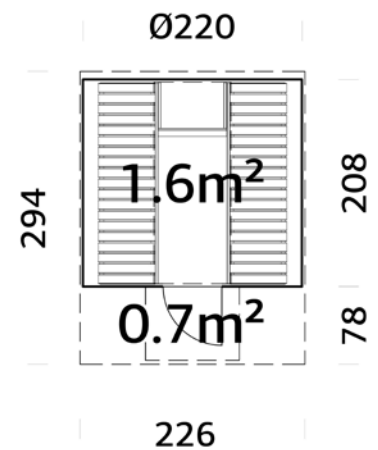

PALMAKO SAUNA ANITA 1,6+0,7 m²

ARTICLE NUMBER: 111003

under
2,5m

NEW!

MODEL SPECIFICATIONS

Diameter: 220 cm
Length: 290 cm
Width: 220 cm
Vertical walls: 28 mm
Steam room measurements: 211x202 cm
Volume: 9,8 m³
Door/window type: Summer
Steam room door glass: Toughened, 8 mm

Front wall glass: Toughened, 6 mm
Door opening measurements: 50x161 cm
Roof area: 10,4 m²
Roof overhang: 78 cm
Capacity: 6 people
Inside measures of heater safety railing: 634x457 mm

Shingles included.
Steam room benches and heater safety railing from aspen.
Sitting benches outside.
NB! Heater is an optional extra!

OPTIONAL

HUUM Drop electric heater (stones and remote control included), Narvi NM electric heater (stones included), roofing felt (underlayer): 2 rolls, SBS roofing material: 2 rolls, roofing nails, additional door. See Optional Products p. 324-345 for details.

42 mm

A: 220 cm
B: 225 cm

Floor grates
28 mm