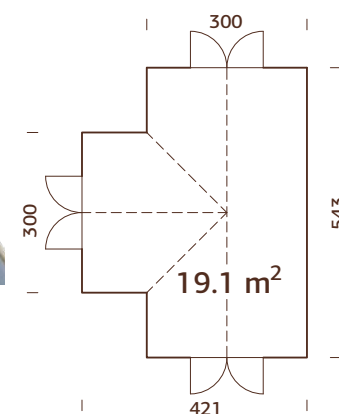

TREATMENT

109878

grey pressure-treated

44x95 mm

A: 159 cm

B: 288 cm