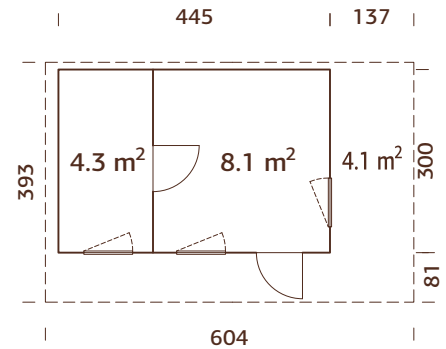

PALMAKO MODERN LOOK HOUSE GRACE

ARTICLE NUMBER: 108588

12,4+4,1 m²