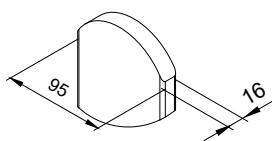

TREATMENT OPTIONS

107907

primer + white painted 2 layers (RAL 9016)

OPTIONAL

Fence gate hardware kit. See Optional Products p. 324-345 for details.

MODEL SPECIFICATIONS

Element measurements,
width x height: 900x1000 mm
Depth: 35 mm
Palisade profile: 16x95 mm