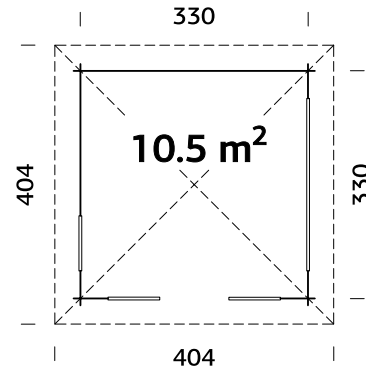

PALMAKO PAVILION JULIE 10,5 m²

ARTICLE NUMBER: 103760

Terrace boards are treated.

MODEL SPECIFICATIONS

Log measurements:

350x350 cm

Volume: 26,0 m³

Roof boards: 19 mm

Roof area: 17,6 m²

Roof gradient: 24,7°

Gross ground area: 10,9 m²

OPTIONAL

Shingles: 9 packs, roofing nails.

See Optional Products p. 324-345 for details.

TREATMENT OPTIONS

103761
brown dip

103763
grey dip

103762
clear white dip

28 mm

A: 217 cm
B: 310 cm

Included
19 mm