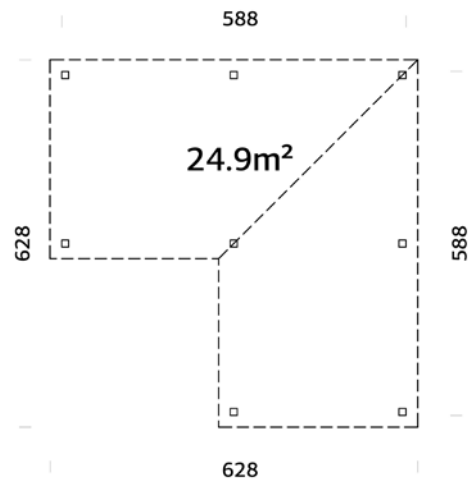

Strong posts from laminated wood.

TREATMENT OPTIONS

110542
brown dip

110543
grey dip

110541
clear white dip

120x120 mm

A: 210 cm
B: 245 cm

NB! Floor is an optional extra! 28 mm

MODEL SPECIFICATIONS

Measurements: 588x588 cm

Volume: 57,9 m³

Gross ground area: 26,3 m²

Roof boards: 19 mm

Roof area: 31,5 m²

Roof gradient: 3,0°

OPTIONAL

Floor (outdoor/as terrace), floor (indoor), Lenna extra roof with two posts, full wall, apex, half-wall corner, fence, sliding door, sectional door, roofing felt (underlayer): 11 rolls, shingles: 18 packs, roofing nails, additional door and window. See Optional Products p. 324-345 for details.