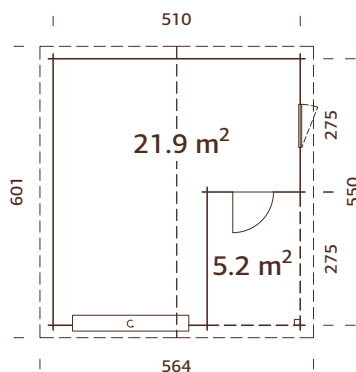

MODEL SPECIFICATIONS

Log measurements: 530x570 cm

Volume: 60,0 m³

Door/window type: Garden+

Door/window glass:

Double glass, 3-6-3 mm

Window opening measurements: 78x89 cm

Door opening measurements: 73x175 cm

Wooden gate opening

measurements: 225x194 cm

Art. No. Wooden gate: 103555

Roof boards: 19 mm

Roof area: 35,4 m²

Roof gradient: 18,7°

Gross ground area: 28,1 m²

OPTIONAL

Roofing felt (underlayer): 7 rolls, SBS roofing material: 7 rolls, shingles: 14 packs, roofing nails, rain gutters, extension, canopy roof, additional door and window, engine set for garage sectional door.

See Optional Products p. 324-345 for details.

Double glazed.
Strong purlins
from laminated wood.
Can be built in reverse!

TREATMENT OPTIONS

natural,
untreated wood

brown dip

grey dip

clear white dip

44 mm

A: 228 cm
B: 321 cm

-

	natural, untreated wood	brown dip	grey dip	clear white dip
Roger 21,9+5,2 m² kit without door	101872	101873	101875	101874
Roger 21,9+5,2 m² with wooden gate	102482	102483	102485	102484
Roger 21,9+5,2 m² with sectional door	102486	102487	102489	102488