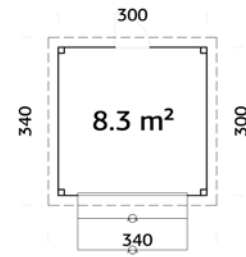

PALMAKO CONNECT LENNA KIOSK SET 304 8,3 m²

ARTICLE NUMBER: 111298

Strong posts from laminated wood.
Wall components are interchangeable.

MODEL SPECIFICATIONS

See page 220.

TREATMENT OPTIONS

111299
brown dip

111301
grey dip

111300
clear white dip

120x120 mm

A: 210 cm
B: 245 cm

NB! Floor is an optional extra! 28 mm

OPTIONAL

Floor (outdoor/as terrace), floor (indoor), roofing felt (underlayer): 2 rolls, SBS roofing material: 2 rolls, roofing nails, EPDM, rain gutters. See Optional Products p. 324-345 for details.