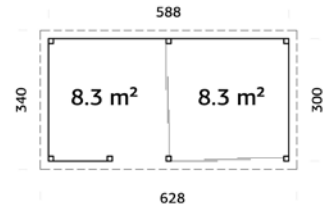

PALMAKO CONNECT LENNA SET 407 16,6 m² SLIDE

ARTICLE NUMBER: 111413

NEW!

Sliding doors included.
Strong posts from laminated wood.
Wall components are interchangeable.
Open wall solution.