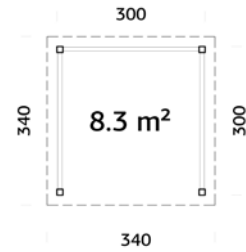

PALMAKO CONNECT LENNA SET 301 8,3 m²

ARTICLE NUMBER: 111286

NEW!

Strong posts from laminated wood.

TREATMENT OPTIONS

111287 brown dip   **111289** grey dip   **111288** clear white dip

120x120 mm

A: 210 cm
B: 245 cm

NB! Floor is an optional extra! 28 mm

MODEL SPECIFICATIONS

See page 220.

OPTIONAL

Floor (outdoor/as terrace), floor (indoor), roofing felt (underlayer): 2 rolls, SBS roofing material: 2 rolls, roofing nails, EPDM, rain gutters. See Optional Products p. 324-345 for details.