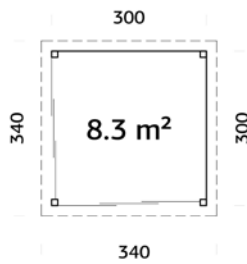

PALMAKO CONNECT LENNA SET 401 8,3 m² SLIDE

ARTICLE NUMBER: 111401

NEW!

PALMAKO CONNECT
188-239

Sliding doors included.
Strong posts from laminated wood.
Wall components are interchangeable.

TREATMENT OPTIONS

111402
brown dip

111404
grey dip

111403
clear white dip

28 mm

A: 210 cm
B: 245 cm

NB! Floor is an optional extra! 28 mm

MODEL SPECIFICATIONS

See page 220.

Slide

Single glass, toughened, 4 mm

Please read more about sliding doors on pages 340-341.

Sliding door frame colour: RAL7016

OPTIONAL

Floor (outdoor/as terrace), floor (indoor), roofing felt (underlayer): 2 rolls, SBS roofing material: 2 rolls, roofing nails, EPDM, rain gutters. See Optional Products p. 324-345 for details.