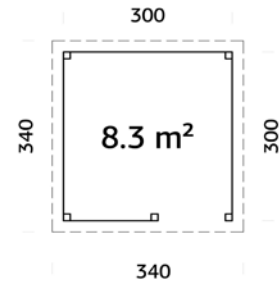

Strong posts from laminated wood.
Wall components are interchangeable.
Open wall solution.

TREATMENT OPTIONS

111295
brown dip

111297
grey dip

111296
clear white dip

28 mm

A: 210 cm
B: 245 cm

NB! Floor is an optional extra! 28 mm

MODEL SPECIFICATIONS

See page 220.

OPTIONAL

Floor (outdoor/as terrace), floor (indoor), roofing felt (underlayer): 2 rolls, SBS roofing material: 2 rolls, roofing nails, EPDM, rain gutters. See Optional Products p. 324-345 for details.