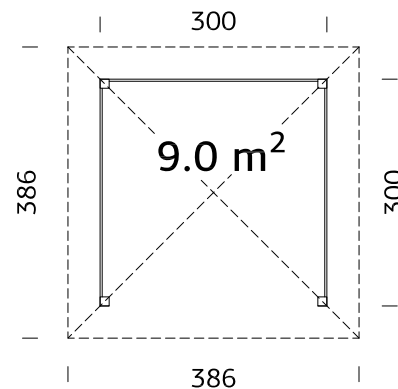

PALMAKO PAVILION BETTY 9,0 m²

ARTICLE NUMBER: 103798

Strong posts from laminated wood.

TREATMENT OPTIONS

103799
brown dip

103801
grey dip

103800
clear white dip

109006
white primer

MODEL SPECIFICATIONS

Measurements:

300x300 cm

Volume: 21,9 m³

Roof boards: 19 mm

Roof area: 15,4 m²

Roof gradient: 25,0°

Gross ground area: 9,0 m²

OPTIONAL

Floor, shingles: 8 packs, roofing nails.

See Optional Products p. 324-345 for details.

120x120 mm

A: 223 cm
B: 323 cm

NB! Floor is an optional extra! 28 mm, treated