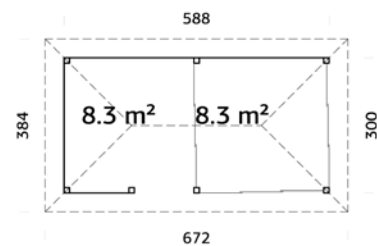

PALMAKO CONNECT BIANCA SET 208 16,6 m² SLIDE

ARTICLE NUMBER: 111481

NEW!

Sliding doors included.
Strong posts from laminated wood.
Wall components are interchangeable.
Open wall solution.

Slide
Single glass, toughened, 4 mm
Please read more about sliding doors on pages 340-341.
Sliding door frame colour: RAL7016

MODEL SPECIFICATIONS

See page 198.

OPTIONAL

Floor (outdoor/as terrace), floor (indoor), roofing felt (underlayer): 9 rolls, shingles: 14 packs, roofing nails, rain gutters. See Optional Products p. 324-345 for details.

TREATMENT OPTIONS

111482
brown dip

111484
grey dip

111483
clear white dip

28 mm

A: 210 cm
B: 319 cm

NB! Floor is an optional extra! 28 mm