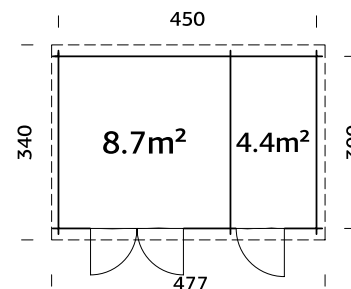

PALMAKO CABIN ELLA 13,1 m²

ARTICLE NUMBER: 108218

under
2,5m

MODEL SPECIFICATIONS

Log measurements:

470x320 cm

Volume: 26,8 m³

Door/window type: Garden

Door glass: Toughened glass, 4 mm

Door opening

measurements: 73x175, 151x175 cm

Door sill: low, covered with stainless steel

Roof boards: 19 mm

Roof area: 15,8 m²

Roof gradient: 2,2°

Gross ground area: 13,5 m²

OPTIONAL

Floor, roofing felt (underlayer): 3 rolls, SBS roofing material: 3 rolls, roofing nails, EPDM, rain gutters, additional door. See Optional Products p. 324-345 for details.

TREATMENT OPTIONS

108219
brown dip

108220
grey dip

108221
clear white dip

28 mm

A: 199 cm
B: 214 cm

NB! Floor is an optional extra! 19 mm