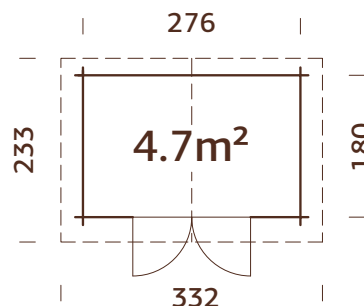

PALMAKO CABIN VALENTINE 4,7 m²

ARTICLE NUMBER: 109452

under 2,5m

MODEL SPECIFICATIONS

Log measurements:

296x200 cm

Volume: 10,1 m³

Door/window type: Garden

Door/window glass:

Real glass, 4 mm

Door opening

measurements: 139x175 cm

Door sill: low, covered with stainless steel

Roof boards: 16 mm

Roof area: 7.9 m²

Roof gradient: 16,2°

Gross ground area: 5.0 m²

TREATMENT

109452

brown pressure-treated

28 mm

A: 194 cm

B: 236 cm

NB! Floor is an optional extra! 19 mm

OPTIONAL

Floor, roofing felt (underlayer): 2 rolls, SBS roofing material: 2 rolls, shingles 4 packs, roofing nails, rain gutters, canopy roof, additional door and window. See Optional Products p. 324-345 for details.