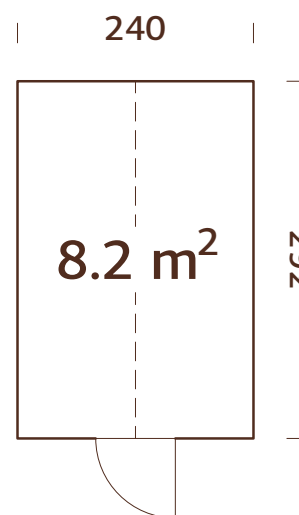

MODEL SPECIFICATIONS

Wall measurements: 240x363 cm

Volume: 19,4 m³

Glass: Toughened, 4 mm

Roof area: 12,5 m²

Roof gradient: 45°

Gross ground area: 8,7 m²

TREATMENT

108999

grey pressure-treated

44x95 mm

A: 159 cm
B: 286 cm