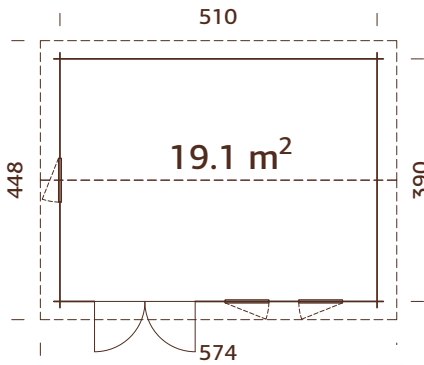

PALMAKO CABIN IRIS 19,1 m²

ARTICLE NUMBER: 102214

Double glazed.

Strong purlins from laminated wood.

Includes door and window bars.

TREATMENT OPTIONS

102215
brown dip

102217
grey dip

102216
clear white dip

44 mm

A: 211 cm
B: 262 cm

Included
19 mm

MODEL SPECIFICATIONS

Log measurements:

530x410 cm

Volume: 45,2 m³

Door/window type: Garden+

Window glass:

Double glass, 3-6-3 mm

Door glass: Double

toughened glass, 4-6-4 mm

Window opening

measurements: 60x111 cm

Door opening

measurements: 151x175 cm

Door sill: low, covered with

stainless steel

Roof boards: 19 mm

Roof area: 26,2 m²

Roof gradient: 15,1°

Gross ground area: 19,9 m²

OPTIONAL

Roofing felt (underlayer): 6 rolls, SBS roofing material: 6 rolls, shingles: 11 packs, roofing nails, rain gutters, extension, canopy roof, additional door and window.

See Optional Products p. 324-345 for details.