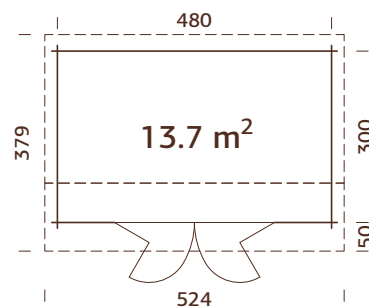

# PALMAKO CABIN INES 13,7 m<sup>2</sup>

ARTICLE NUMBER: 101732

NEW!

Bifold doors.  
Double glazed.  
Strong purlins from laminated wood.