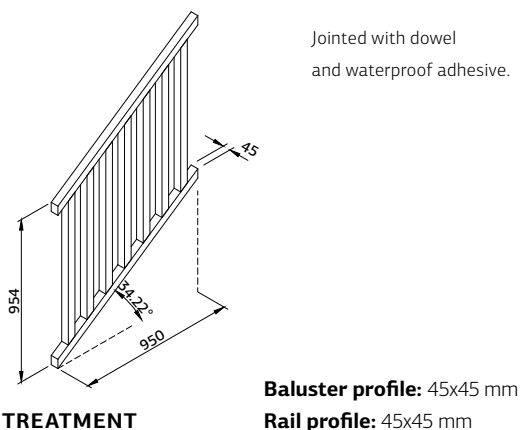

PALMAKO FENCE FOR STAIRS SIRI 17

ARTICLE NUMBER: 100561