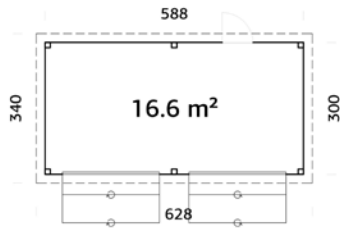

PALMAKO CONNECT LENNA KIOSK SET 311 16,6 m²

ARTICLE NUMBER: 111352

NEW!

Strong posts from laminated wood.
Wall components are interchangeable.

TREATMENT OPTIONS

111353
brown dip

111355
grey dip

111354
clear white dip

MODEL SPECIFICATIONS

See page 220.

28 mm

A: 210 cm
B: 245 cm

NB! Floor is an optional extra! 28 mm

OPTIONAL

Floor (outdoor/as terrace), floor (indoor), roofing felt (underlayer): 4 rolls, SBS roofing material: 4 rolls, roofing nails, EPDM, rain gutters. See Optional Products p. 324-345 for details.