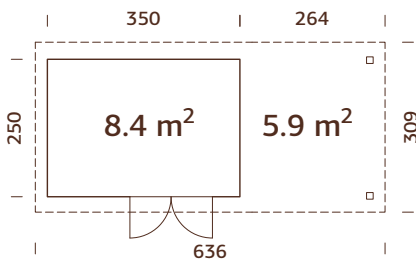

PALMAKO CABIN LARA 8,4+5,9 m²

ARTICLE NUMBER: 101603

under
2,5m

Can be built in reverse!
Modern corner connection.
Matt door glass.

28 mm

A: 197 cm
B: 221 cm

NB! Floor is an optional extra! 19 mm

MODEL SPECIFICATIONS

Wall measurements:

587x250 cm

Volume: 18,0+12,4 m³

Door/window type: Garden

Door/window glass:

Real glass, 4 mm

Door opening

measurements: 140x180 cm

Door sill: low, covered with stainless steel

Roof boards: 16 mm

Roof area: 18,1 m²

Roof gradient: 1,0°

Gross ground area: 14,7 m²

OPTIONAL

Floor, roofing felt (underlayer): 5 rolls, SBS roofing material: 5 rolls, roofing nails, EPDM, rain gutters, canopy roof, additional door and window. See Optional Products p. 324-345 for details.