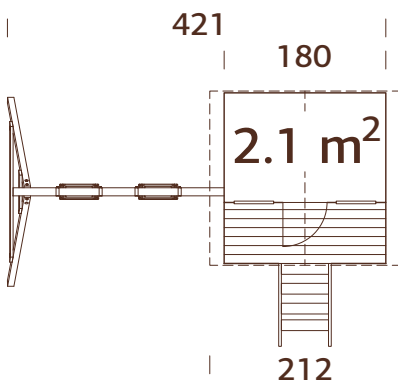

PALMAKO TOBY SET

ARTICLE NUMBER: 109507

MODEL SPECIFICATIONS

Wall measurements:

180x122(190) cm

Volume: 3,0 m³

Window glass: Acrylglass

Fixed window

measurements: 38x44 cm

Door opening

measurements: 51x115 cm

Roof boards: 16 mm

Roof area: 4,6 m²

Roof gradient: 29,0°

Gross ground area: 2,2 m²

Ready-made wall elements.
NB! Slide is an optional extra!

16+28 mm

A: 117 cm
B: 169/287 cm

Included
16 mm

OPTIONAL

Anchors x6, roofing felt (underlayer): 1 roll, SBS roofing material: 1 roll, shingles: 2 packs, roofing nails, slide.

See Optional Products p. 324-345 for details.

Safety
Regular
Production
Surveillance

www.tuv.com
ID 0000081777