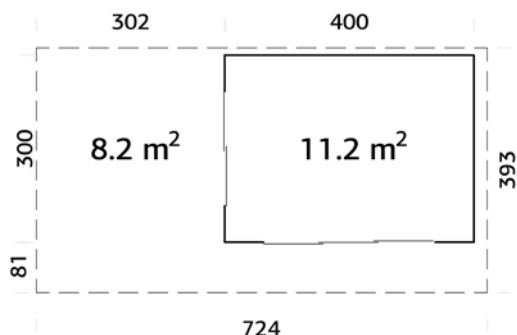

PALMAKO MODERN LOOK HOUSE GRACE

NEW!

ARTICLE NUMBER: 110997

11,2+8,2 m² SLIDE PLUS

Slide Plus

Double glass, toughened, 4-16-4 mm

Please read more about sliding doors on pages 340-341.

Sliding door frame colour: RAL7016

MODEL SPECIFICATIONS

Wall measurements:

400+302x300 cm

Volume: 27,4+20,4 m³

Sliding door opening

measurements (two sheets):

85x192 cm

Sliding door opening

measurements (three sheets):

174x192 cm

Roof boards: 19 mm

Roof area: 29,3 m²

Roof gradient: 5,0°

Gross ground area: 20,4 m²

Modern corner connection.

Sliding doors included.

Glue laminated wall panels.

Strong purlins from laminated wood

56 mm

A: 231 cm

B: 274 cm

Included

28 mm

OPTIONAL

Roofing felt (underlayer): 5 rolls, SBS roofing material: 5 rolls, roofing nails, EPDM, rain gutters. See Optional Products p. 324-345 for details.