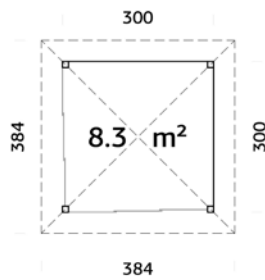

PALMAKO CONNECT BIANCA SET 201 8,3 m² SLIDE

ARTICLE NUMBER: 111437

NEW!

PALMAKO CONNECT

188-239

Sliding doors included.
Strong posts from laminated wood.
Wall components are interchangeable.

TREATMENT OPTIONS

111438
brown dip

111440
grey dip

111439
clear white dip

28 mm

A: 210 cm
B: 319 cm

NB! Floor is an optional extra! 28 mm

MODEL SPECIFICATIONS

See page 198.

Slide

Single glass, toughened, 4 mm

Please read more about sliding doors on pages 340-341.

Sliding door frame colour: RAL7016