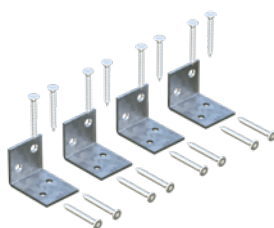

**L-type fastening brackets
(set 4 pcs) hot dip**
Art. No.: 108424