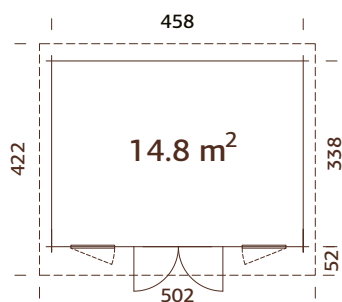

PALMAKO CABIN BRET 14,8 m²

ARTICLE NUMBER: 109159

Double glazed.

TREATMENT OPTIONS

109161
brown dip

109162
grey dip

109160
clear white dip

44 mm

A: 227 cm
B: 254 cm

Included
19 mm

MODEL SPECIFICATIONS

Log measurements:

478x358 cm

Volume: 34,8 m³

Door/window type: Garden+

Door/window glass: Double toughened glass, 4-6-4 mm

Window opening

measurements: 66x167 cm

Door opening

measurements: 151x186 cm

Door sill: low, covered with stainless steel

Roof boards: 19 mm

Roof area: 20,4 m²

Roof gradient: 2,8°

Gross ground area: 15,5 m²

OPTIONAL

Roofing felt (underlayer): 5 rolls, SBS roofing material: 5 rolls, roofing nails, EPDM, rain gutters, extension, canopy roof, additional door and window. See Optional Products p. 324-345 for details.