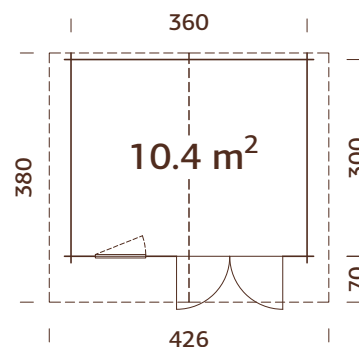

PALMAKO CABIN EMMA 10,4 m²

ARTICLE NUMBER: 102033

MODEL SPECIFICATIONS

Log measurements:

380x320 cm

Volume: 23,9 m³

Door/window type: Garden

Door/window glass:

Real glass, 4 mm

Window opening

measurements: 66x89 cm

Door opening

measurements: 151x175 cm

Door sill: low, covered with stainless steel

Roof boards: 19 mm

Roof area: 16,8 m²

Roof gradient: 16,2°

Gross ground area: 10,8 m²

OPTIONAL

Roofing felt (underlayer): 3 rolls, SBS roofing material: 3 rolls, shingles: 7 packs, roofing nails, rain gutters, extension, canopy roof, additional door and window.

See Optional Products p. 324-345 for details.

TREATMENT OPTIONS

102034
brown dip

34 mm

102036
grey dip

A: 205 cm
B: 257 cm

102035
clear white dip

Included
19 mm