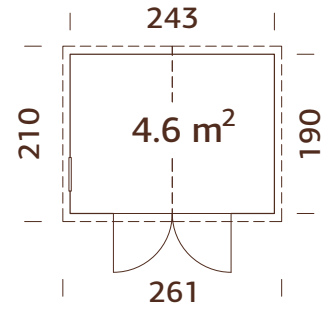

PALMAKO SHED DAN 4,5 m²

ARTICLE NUMBER: 101176

under
2,5m

Ready-made wall elements.

MODEL SPECIFICATIONS

Wall measurements:

243x190 cm

Volume: 9,3 m³

Door/window glass:

Acrylglas

Fixed window, measurements:

44x44 cm

Door opening measurements:

138x182 cm

Roof boards: 16 mm

Roof area: 5,5 m²

Roof gradient: 16,0°

Gross ground area: 4,6 m²

TREATMENT OPTIONS

101177
brown dip

101179
grey dip

101178
clear white dip

16+32 mm

A: 190 cm
B: 220 cm

Included
16 mm

OPTIONAL

Roofing felt (underlayer): 1 roll, SBS roofing material: 1 roll, shingles: 3 packs, roofing nails.

See Optional Products p. 324-345 for details.