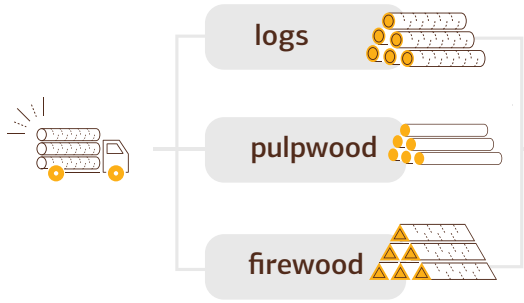

Today the Lemeks Group has developed into the biggest forestry company in Estonia that is funded by Estonian capital and operates successfully in the sphere of timber processing and forest stocking as well as in agriculture.