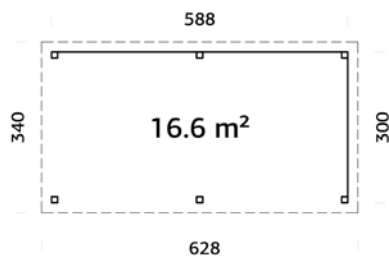

PALMAKO CONNECT LENNA SET 309 8,3 m²

ARTICLE NUMBER: 111344

NEW!

Strong posts from laminated wood.

TREATMENT OPTIONS

111345
brown dip

111347
grey dip

111346
clear white dip

MODEL SPECIFICATIONS

See page 220.

28 mm

A: 210 cm
B: 245 cm

NB! Floor is an optional extra! 28 mm

OPTIONAL

Floor (outdoor/as terrace), floor (indoor), roofing felt (underlayer): 4 rolls, SBS roofing material: 4 rolls, roofing nails, EPDM, rain gutters. See Optional Products p. 324-345 for details.

Can be built in reverse!