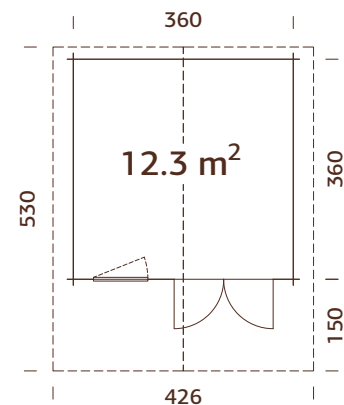

PALMAKO CABIN SALLY 12,3 m²

ARTICLE NUMBER: 102083

Double glazed.

MODEL SPECIFICATIONS

Log measurements:

380x380 cm

Volume: 28,5 m³

Door/window type: Summer

Door/window glass:

Double glass, 3-9-3 mm

Window opening

measurements: 76x87 cm

Door opening

measurements: 151x186 cm

Door sill: low, covered with stainless steel

Roof boards: 19 mm

Roof area: 23,3 m²

Roof gradient: 16,1°

Gross ground area: 13,0 m²

OPTIONAL

Roofing felt (underlayer): 6 rolls, SBS roofing material: 6 rolls, shingles: 9 packs, roofing nails, rain gutters, extension, canopy roof, additional door and window.

See Optional Products p. 324-345 for details.

TREATMENT OPTIONS

102084
brown dip

44 mm

102086
grey dip

A: 205 cm
B: 256 cm

102085
clear white dip

Included
19 mm