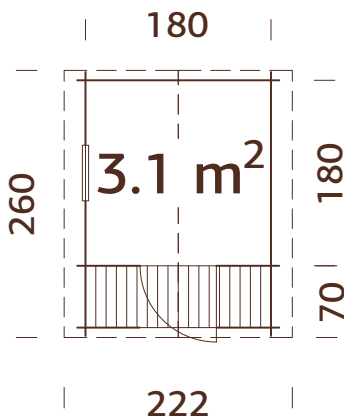

PALMAKO KIDS STINA 3,1 m²

ARTICLE NUMBER: 101766

MODEL SPECIFICATIONS

Log measurements:

196x196(256) cm

Volume: 5,2 m³

Door/window glass:

Acrylglass

Fixed window

measurements: 47x47 cm

Door opening

measurements: 64x131 cm

Roof boards: 16 mm

Roof area: 6,2 m²

Roof gradient: 23,5°

Gross ground area: 3,2 m²

19 mm

A: 149 cm
B: 193 cm

Included
16 mm

OPTIONAL

Roofing felt (underlayer): 1 roll, SBS roofing material: 1 roll, shingles: 3 packs, roofing nails.

See Optional Products p. 324-345 for details.

Safety
Regular
Production
Surveillance

www.tuv.com
ID 0000083312