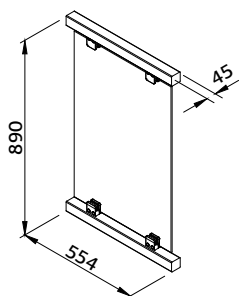

PALMAKO FENCE FOR TERRACE, SIRI 6 GLASS

ARTICLE NUMBER: 107705