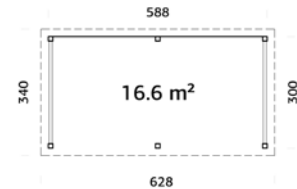

PALMAKO CONNECT LENNA SET 308 16,6 m²

ARTICLE NUMBER: 111340

NEW!

Strong posts from laminated wood.
Wall components are interchangeable.

TREATMENT OPTIONS

111341 brown dip   **111343** grey dip   **111342** clear white dip

28 mm

A: 210 cm
B: 245 cm

NB! Floor is an optional extra! 28 mm

MODEL SPECIFICATIONS

See page 220.

OPTIONAL

Floor (outdoor/as terrace), floor (indoor), roofing felt (underlayer): 4 rolls, SBS roofing material: 4 rolls, roofing nails, EPDM, rain gutters. See Optional Products p. 324-345 for details.