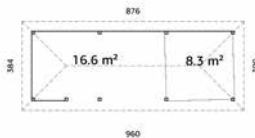

PALMAKO CONNECT BIANCA SET 216 24,9 m² SLIDE

ARTICLE NUMBER: 111514

Sliding doors included.
Strong posts from laminated wood.
Wall components are interchangeable.
Open wall solution.

TREATMENT OPTIONS

111515
brown dip

28 mm

111517
grey dip

A: 210 cm
B: 319 cm

111516
clear white dip

NB! Floor is an optional extra! 28 mm