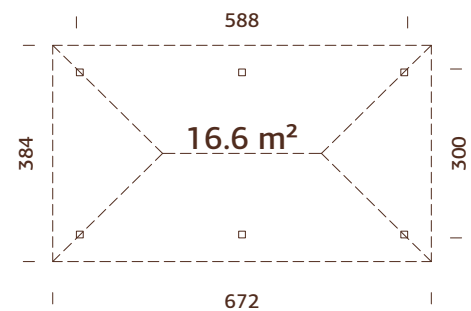

PALMAKO BIANCA 16,6 m²

ARTICLE NUMBER: 110184

Strong posts from laminated wood.

MODEL SPECIFICATIONS

Measurements: 588x300 cm

Volume: 43,9 m³

Gross ground area: 17,6 m²

Roof boards: 19 mm

Roof area: 31,5 m²

Roof gradient: 30,0°

OPTIONAL

Floor (outdoor/as terrace), floor (indoor), Bianca extra roof with two posts, full wall, Louvre wall, wall with hatch, half wall corner, fence, apex, sliding door Slide, sliding door Slide Plus, roofing felt (underlayer): 9 rolls, shingles: 14 packs, roofing nails, rain gutters. See Optional Products p. 324-345 for details.

TREATMENT OPTIONS

110186
brown dip

110187
grey dip

110185
clear white dip

120x120 mm

A: 210 cm
B: 319 cm

NB! Floor is an optional extra! 28 mm