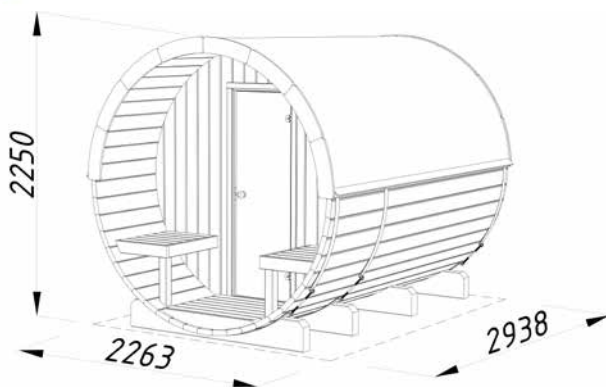

## MODEL SPECIFICATIONS

**Diameter:** 220 cm  
**Length:** 290 cm  
**Width:** 220 cm  
**Vertical walls:** 28 mm  
**Steam room measurements:** 211x202 cm  
**Volume:** 9,8 m<sup>3</sup>  
**Door/window type:** Summer  
**Steam room door glass:** Toughened, 8 mm