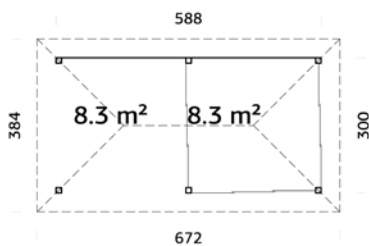

PALMAKO CONNECT BIANCA SET 206 16,6 m² SLIDE

ARTICLE NUMBER: 111473

NEW!

Sliding doors included.
Strong posts from laminated wood.
Wall components are interchangeable.

Can be built in reverse!

TREATMENT OPTIONS

111474
brown dip

111476
grey dip

111475
clear white dip

28 mm

A: 210 cm
B: 319 cm

NB! Floor is an optional extra! 28 mm

MODEL SPECIFICATIONS

See page 198.

Slide

Single glass, toughened, 4 mm

Please read more about sliding doors on pages 340-341.

Sliding door frame colour: RAL7016

OPTIONAL

Floor (outdoor/as terrace), floor (indoor), roofing felt (underlayer): 9 rolls, shingles: 14 packs, roofing nails, rain gutters. See Optional Products p. 324-345 for details.