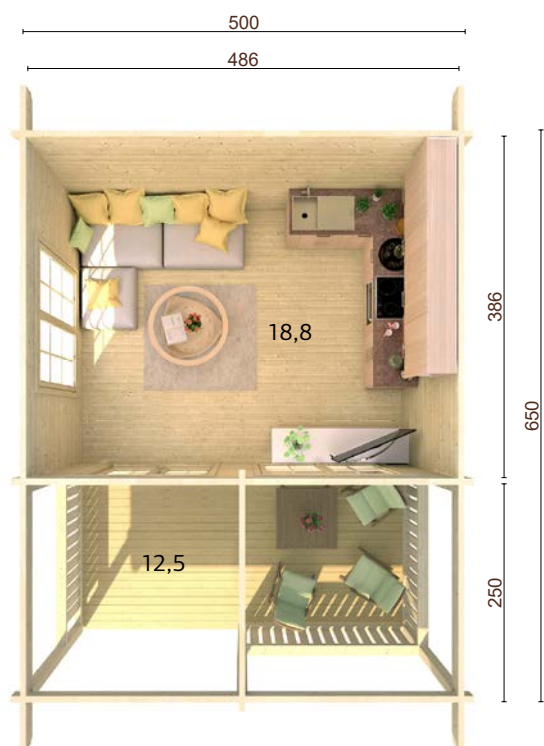

PALMAKO COTTAGE AGNETA 18,8+12,5 m²

ARTICLE NUMBER: 106522

MODEL SPECIFICATIONS

Log measurements (house):

520x420 cm

Log measurements (house with terrace):

520x650 cm

Volume: 58,1 m³

Terrace: 250x500 cm

Door/window type: Summer

Door/window glass: Double glass, 3-9-3 mm

Window opening

measurements: 168x159 cm

Door opening measurements:

155x203 cm

Door sill: low, covered with stainless steel

Roof boards: 19 mm

Roof area: 47,3 m²

Roof gradient: 18,0°

Gross ground area

(terrace included): 32,3 m²

OPTIONAL

Roofing felt (underlayer): 7 rolls, SBS roofing material: 7 rolls, shingles: 18 packs, roofing nails, additional door and window.

See Optional Products p. 324-345 for details.