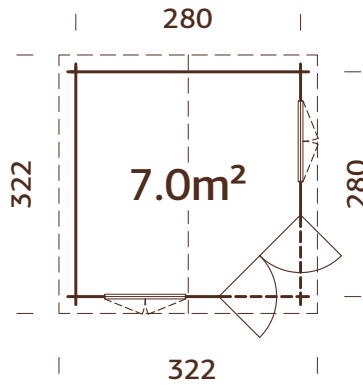

under
2,5m

PALMAKO PAVILION MELANIE 7,0 m²

ARTICLE NUMBER: 103708

*Also available under 2,5 m,
ask for Art. No.: 103712

TREATMENT OPTIONS

103709
brown dip

103711
grey dip

103710
clear white dip

28 mm

A: 217 cm
B: 297 cm
B*: 249 cm

Included
19 mm

MODEL SPECIFICATIONS

Log measurements:

300x300 cm

Volume: 17,4 m³

Door/window type:

Garden

Window glass:

Real glass, 4 mm

Door glass: Toughened

glass, 4 mm

Window opening

measurements: 90x144 cm

Door opening

measurements:

134x175 cm

Door sill: low,
covered with stainless steel

Roof boards: 16 mm

Roof area: 11,9 m²

Roof gradient: 25,0°

Gross ground area: 7,8 m²

OPTIONAL

Shingles: 6 packs, roofing nails,
additional door and window.
See Optional Products p. 324-345
for details.