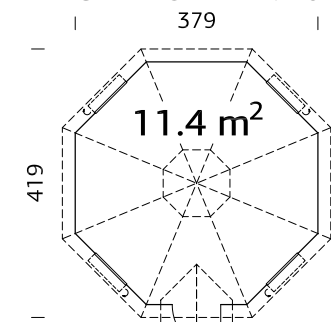

PALMAKO GRILL KOTA EVA 11,4 m²

ARTICLE NUMBER: 104596

Ready-made roof elements.
Option: Grill with table, smoke extraction hood, chimney and chimney cap.

TREATMENT OPTIONS

104597
brown dip

104599
grey dip

104598
clear white dip

44 mm

A: 137 cm
B: 346 cm

Included,
grates 19 mm

MODEL SPECIFICATIONS

Diameter: 379 cm

Volume: 26,0 m³

Door/window type:

Garden+

Door/window glass:

Double glass, 3-6-3 mm

Window opening

measurements: 59x41 cm

Door opening

measurements:

65x148 cm

Door sill:

covered with stainless steel

Roof boards: 19 mm

Roof area: 22,0 m²

Roof gradient: 45,0°

Gross ground area: 11,9 m²