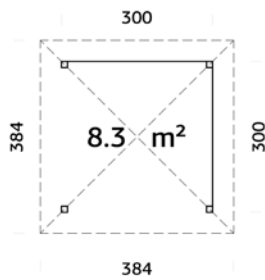

PALMAKO CONNECT BIANCA SET 102 8,3 m²

ARTICLE NUMBER: 111433

NEW!

Strong posts from laminated wood.

TREATMENT OPTIONS

111434
brown dip

111436
grey dip

111435
clear white dip

MODEL SPECIFICATIONS

See page 198.

28 mm

A: 210 cm
B: 319 cm

NB! Floor is an optional extra! 28 mm

OPTIONAL

Floor (outdoor/as terrace), floor (indoor), roofing felt (underlayer): 6 rolls, shingles: 9 packs, roofing nails, rain gutters. See Optional Products p. 324-345 for details.