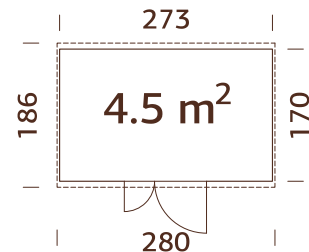

Ready-made wall elements.