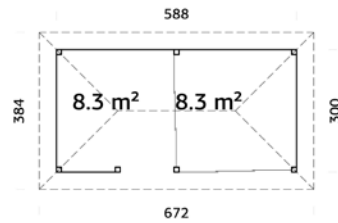

PALMAKO CONNECT BIANCA SET 207 16,6 m² SLIDE

ARTICLE NUMBER: 111477

NEW!

Sliding doors included.
Strong posts from laminated wood.
Wall components are interchangeable.
Open wall solution.

Slide
Single glass, toughened, 4 mm
Please read more about sliding doors on pages 340-341.
Sliding door frame colour: RAL7016

MODEL SPECIFICATIONS

See page 198.

OPTIONAL

Floor (outdoor/as terrace), floor (indoor), roofing felt (underlayer): 9 rolls, shingles: 14 packs, roofing nails, rain gutters. See Optional Products p. 324-345 for details.

TREATMENT OPTIONS

111478
brown dip

111480
grey dip

111479
clear white dip

28 mm

A: 210 cm
B: 319 cm

NB! Floor is an optional extra! 28 mm