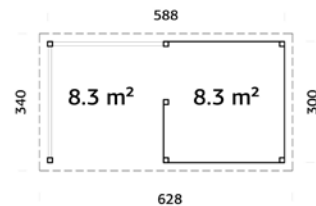

Strong posts from laminated wood.
Wall components are interchangeable.
Open wall solution.

TREATMENT OPTIONS

111349
brown dip

111351
grey dip

111350
clear white dip

28 mm

A: 210 cm
B: 245 cm

NB! Floor is an optional extra! 28 mm

MODEL SPECIFICATIONS

See page 220.

OPTIONAL

Floor (outdoor/as terrace), floor (indoor), roofing felt (underlayer): 4 rolls, SBS roofing material: 4 rolls, roofing nails, EPDM, rain gutters. See Optional Products p. 324-345 for details.