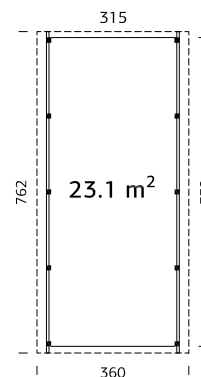

PALMAKO CARPORT KARL 23,1 m²

ARTICLE NUMBER: 101025

under 2,5m

Strong posts from laminated wood. Extension is an optional extra. See Optional Products.

MODEL SPECIFICATIONS

Measurements: 315x732 cm
Volume: 60,0 m³
Roof boards: 19 mm

Roof area: 27,4 m²
Roof gradient: 1,1°
Gross ground area: 23,1 m²

OPTIONAL

Roofing felt (underlayer): 6 rolls, SBS roofing material: 6 rolls, roofing nails, EPDM, rain gutters, anchors, arch from laminated wood, extension. See Optional Products p. 324-345 for details.

TREATMENT OPTIONS

101026
brown dip

101028
grey dip

101027
clear white dip

108958
white primer

120x120 mm

A: 215 cm
B: 232 cm

-