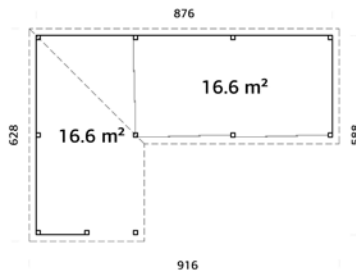

PALMAKO CONNECT LENNA SET 420 33,2 m² SLIDE

ARTICLE NUMBER: 111586

NEW!

Sliding doors included.
Strong posts from laminated wood.
Wall components are interchangeable.
Open wall solution.

TREATMENT OPTIONS

111587
brown dip

111589
grey dip

111588
clear white dip

28 mm

A: 210 cm
B: 245 cm

NB! Floor is an optional extra! 28 mm

MODEL SPECIFICATIONS

See page 221.

Slide

Single glass, toughened, 4 mm

Please read more about sliding doors on pages 340-341.

Sliding door frame colour: RAL7016

OPTIONAL

Floor (outdoor/as terrace), floor (indoor), roofing felt (underlayer): 14 rolls, SBS roofing material: 14 rolls, roofing nails, EPDM, rain gutters. See Optional Products p. 324-345 for details.

Can be built in reverse!