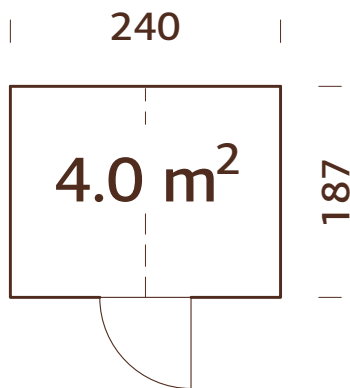

PALMAKO GLASSHOUSE EMILIA SHED 4,0 m²

ARTICLE NUMBER: 109394

NB! Emilia shed fits only with Emilia 5,4 m² and 8,2 m² models!

TREATMENT

109532
grey pressure-treated

18 mm

A: 160 cm
B: 286 cm

MODEL SPECIFICATIONS

Wall measurements: 240x187 cm

Volume: 9,7 m³

Door opening measurements:
68x183 cm

Roof boards: 19 mm

Roof area: 6,5 m²

Roof gradient: 45,0°

Gross ground area: 4,4 m²

OPTIONAL

Roofing felt (underlayer): 1 roll, SBS roofing material: 1 roll, shingles: 3 packs, roofing nails..
See Optional Products p. 324-345 for details.