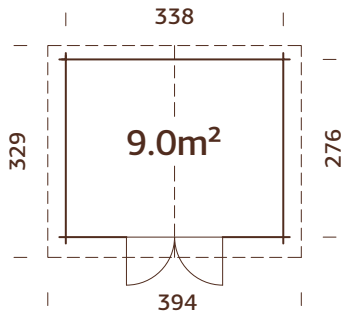

PALMAKO CABIN VALENTINE 9,0 m²

ARTICLE NUMBER: 109458

under
2,5m

TREATMENT

109458

brown pressure-treated

28 mm

A: 194 cm
B: 235 cm

NB! Floor is an optional extra! 19 mm

MODEL SPECIFICATIONS

Log measurements:

358x296 cm

Volume: 18.1 m³

Door/window type: Garden

Door/window glass:

Real glass, 4 mm

Door opening

measurements: 139x175 cm

Door sill: low, covered with stainless steel

Roof boards: 16 mm

Roof area: 12,5 m²

Roof gradient: 13,3°

Gross ground area: 9,3 m²

OPTIONAL

Floor, roofing felt (underlayer): 3 rolls, SBS roofing material: 3 rolls, shingles 6 packs, roofing nails, rain gutters, extension, canopy roof, additional door and window. See Optional Products p. 324-345 for details.

PALMAKO GABLE
ROOF CABINS

42-73