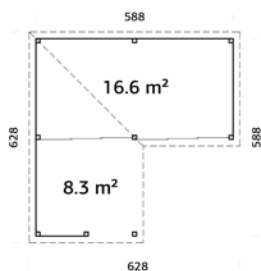

PALMAKO CONNECT LENNA SET 422 24,9 m² SLIDE

ARTICLE NUMBER: 111594

NEW!

PALMAKO CONNECT
188-239

Sliding doors included.
Strong posts from laminated wood.
Wall components are interchangeable.
Open wall solution.

TREATMENT OPTIONS

111595
brown dip

111597
grey dip

111596
clear white dip

28 mm

A: 210 cm
B: 245 cm

NB! Floor is an optional extra! 28 mm

MODEL SPECIFICATIONS

See page 221.

Slide

Single glass, toughened, 4 mm

Please read more about sliding doors on pages 340-341.

Sliding door frame colour: RAL7016

OPTIONAL

Floor (outdoor/as terrace), floor (indoor), roofing felt (underlayer): 9 rolls, SBS roofing material: 9 rolls, roofing nails, EPDM, rain gutters. See Optional Products p. 324-345 for details.