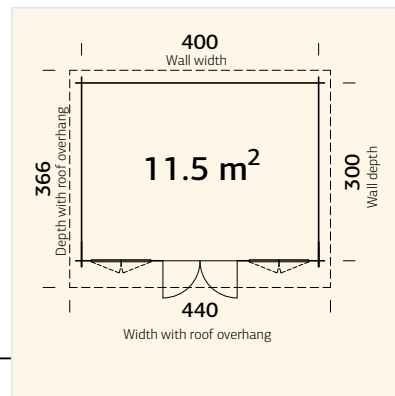

How to read product information

Name of the product

We have put a lot of thought into naming our products and as a result, the name of the chosen product reflects its function, family and size (also additional area when a terrace or side roof is included).

BRAND - **Palmako** > FUNCTION - **cabin** > FAMILY - **Lisa** > SIZE - **surface area 11,5 m²**

Product information

Each page contains one or two of our products with all the information about it listed as symbols or as text. This example below will help you read and understand product information better.

PALMAKO CABIN LISA 11,5 m²

ARTICLE NUMBER: 102281

NEW! — This is a new product
under 2,5m — Height of product is under 2,5 meters

Groundplan

Specifications for the specific model

MODEL SPECIFICATIONS

Log measurements: 420x320 cm	Door opening measurements: 114x186 cm
Volume: 25,6 m³	Door sill: low, covered with stainless steel
Door/window type: Garden	Roof boards : 19 mm
Window glass: Real glass, 4 mm	Roof area: 16,1 m²
Door glass: Toughened glass, 4 mm	Roof gradient: 4,4°
Window opening measurements: 90x123 cm	Gross ground area: 12,0 m²

OPTIONAL

Roofing felt (underlayer): 3 rolls, SBS roofing material: 3 rolls, roofing nails, EPDM, rain gutters, extension, canopy roof, additional door and window. See Optional Products p. 324-345 for details.

How the specific model can be treated

TREATMENT OPTIONS

102282 brown dip	102284 grey dip	102283 clear white dip
34 mm	A: 211 cm B: 234 cm	Included 19 mm

Optional products for the specific model

General information described with symbols

Description of the symbols

							Wall/element/post thickness	Floor boards
							Heights (A - wall height; B - total height)	Wood profile
								Age/Weight limit