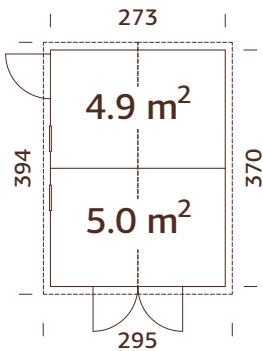

PALMAKO SHED DAN 9,9 m²

ARTICLE NUMBER: 101206

under
2,5m

Ready-made wall elements.

TREATMENT OPTIONS

101207
brown dip

101209
grey dip

101208
clear white dip

16+32 mm

A: 190 cm
B: 220 cm

Included
16 mm

MODEL SPECIFICATIONS

Wall measurements:

273x370 cm

Volume: 19,4 m³

Door/window glass:

Acrylglas

Fixed window, measurements:

44x44 cm

Door opening measurements:

75x169 cm, 138x182 cm

Roof boards: 16 mm

Roof area: 12,0 m²

Roof gradient: 15,0°

Gross ground area: 10,1 m²

OPTIONAL

Roofing felt (underlayer): 2 rolls, SBS roofing material: 2 rolls, shingles: 5 packs, roofing nails.

See Optional Products p. 324-345 for details.