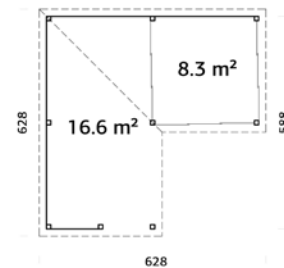

PALMAKO CONNECT LENNA SET 409 24,9 m² SLIDE

ARTICLE NUMBER: 111546

NEW!

Sliding doors included.
Strong posts from laminated wood.
Wall components are interchangeable.
Open wall solution.

Can be built in reverse!

TREATMENT OPTIONS

111547
brown dip

111549
grey dip

111548
clear white dip

28 mm

A: 210 cm
B: 245 cm

NB! Floor is an optional extra! 28 mm

MODEL SPECIFICATIONS

See page 221.

Slide

Single glass, toughened, 4 mm

Please read more about sliding doors on pages 340-341.

Sliding door frame colour: RAL7016

OPTIONAL

Floor (outdoor/as terrace), floor (indoor), roofing felt (underlayer): 9 rolls, SBS roofing material: 9 rolls, roofing nails, EPDM, rain gutters. See Optional Products p. 324-345 for details.

PALMAKO CONNECT LENNA SET 410 24,9 m² SLIDE

ARTICLE NUMBER: 111550

NEW!

Sliding doors included.
Strong posts from laminated wood.
Wall components are interchangeable.
Open wall solution.

Can be built in reverse!

TREATMENT OPTIONS

111551
brown dip

111553
grey dip

111552
clear white dip

28 mm

A: 210 cm
B: 245 cm

NB! Floor is an optional extra! 28 mm

MODEL SPECIFICATIONS

See page 221.

Slide

Single glass, toughened, 4 mm

Please read more about sliding doors on pages 340-341.

Sliding door frame colour: RAL7016

OPTIONAL

Floor (outdoor/as terrace), floor (indoor), roofing felt (underlayer): 9 rolls, SBS roofing material: 9 rolls, roofing nails, EPDM, rain gutters. See Optional Products p. 324-345 for details.