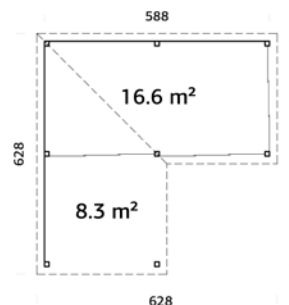

PALMAKO CONNECT LENNA SET 414 24,9 m² SLIDE

ARTICLE NUMBER: 111319

NEW!

Sliding doors included.
Strong posts from laminated wood.
Wall components are interchangeable.

Can be built in reverse!

Slide
Single glass, toughened, 4 mm

MODEL SPECIFICATIONS

See page 221.

Please read more about sliding doors on pages 340-341.
Sliding door frame colour: RAL7016

OPTIONAL

Floor (outdoor/as terrace), floor (indoor), roofing felt (underlayer): 9 rolls, SBS roofing material: 9 rolls, roofing nails, EPDM, rain gutters. See Optional Products p. 324-345 for details.

TREATMENT OPTIONS

111320
brown dip

111322
grey dip

111321
clear white dip

28 mm

A: 210 cm
B: 245 cm

NB! Floor is an optional extra! 28 mm