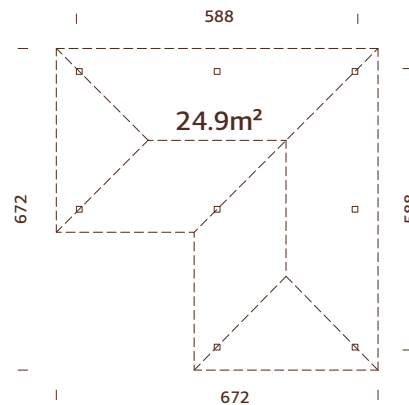

PALMAKO BIANCA 24,9 m²

ARTICLE NUMBER: 109381

Strong posts from laminated wood.

TREATMENT OPTIONS

110156
brown dip

110157
grey dip

110155
clear white dip

120x120 mm

A: 210 cm
B: 319 cm

NB! Floor is an optional extra! 28 mm

MODEL SPECIFICATIONS

Measurements: 588x588 cm

Volume: 66,0 m³

Gross ground area: 26,3 m²

Roof boards: 19 mm

Roof area: 48,0 m²

Roof gradient: 30,0°

OPTIONAL

Floor (outdoor/as terrace), floor (indoor), Bianca extra roof with two posts, full wall, Louvre wall, wall with hatch, half wall corner, fence, apex, sliding door Slide, sliding door Slide Plus, roofing felt (underlayer): 11 rolls, shingles: 18 packs, roofing nails, rain gutters.

See Optional Products p. 324-345 for details.